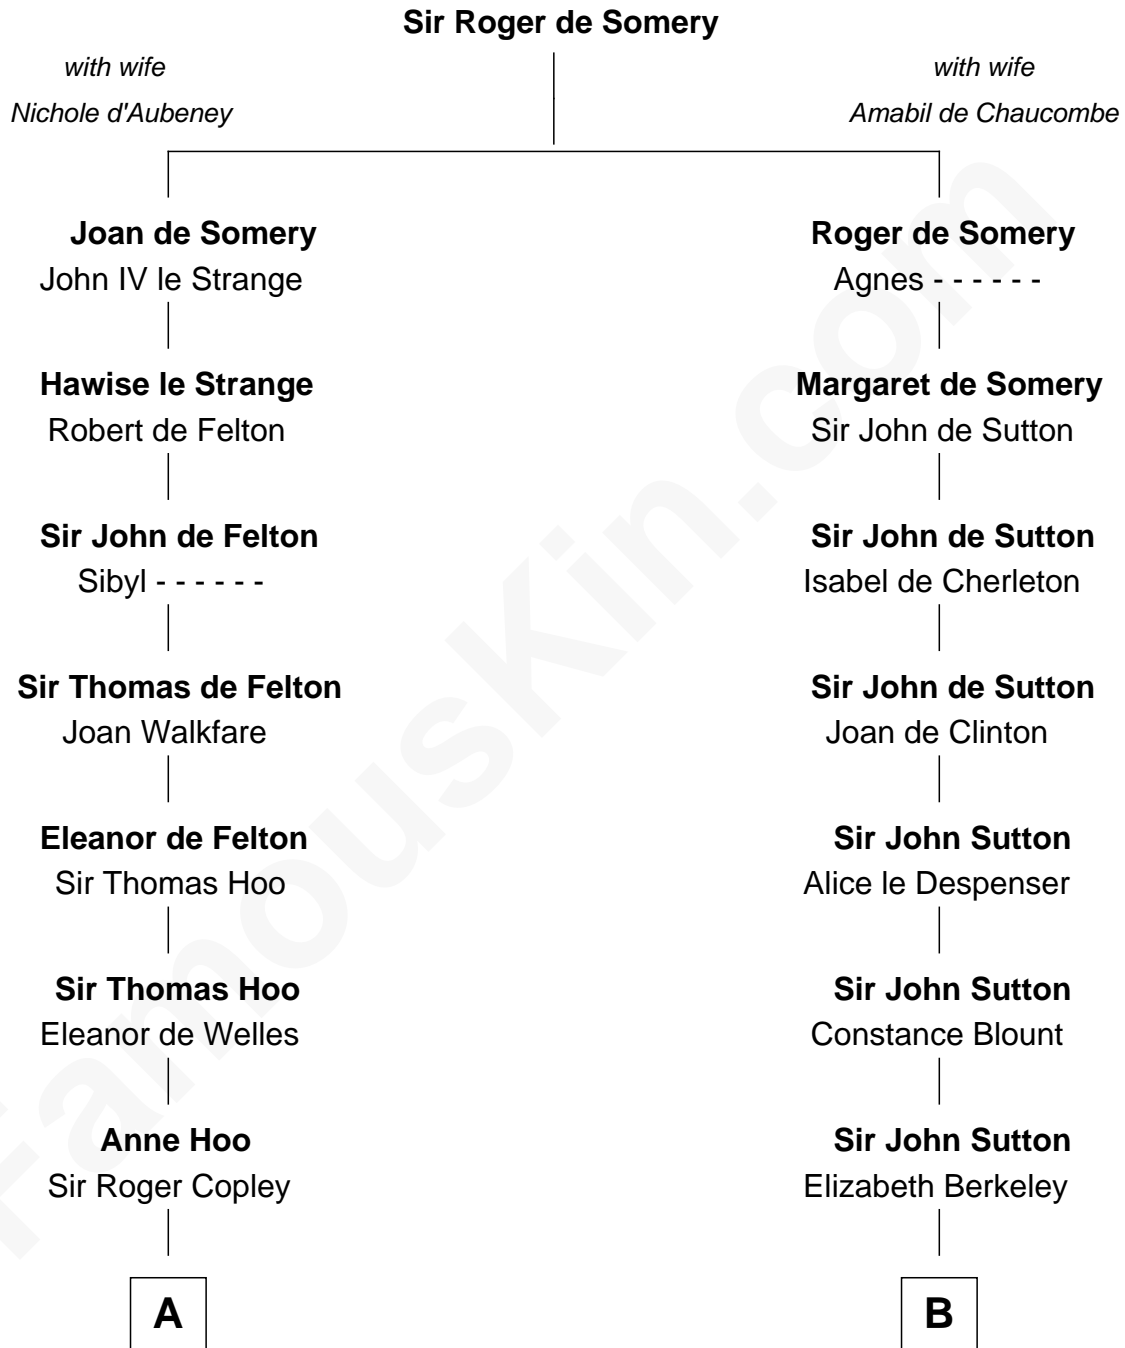

# FamousKin.com Relationship Chart of

**Ray Bradbury**

*Author of The Martian Chronicles*

17th cousin 4 times removed of

**George Mason**

*Father of the U.S. Bill of Rights*

**C**

—  
**Samuel Bradbury**  
Frances Mary Rothead

—  
**Samuel Irving Bradbury**  
Mary Adell Spaulding

—  
**Samuel Hinkston Bradbury**  
Minnie Alice Davis

—  
**Leonard Spaulding Bradbury**  
Esther Marie Moberg

—  
**Ray Bradbury**  
*Author of The Martian Chronicles*