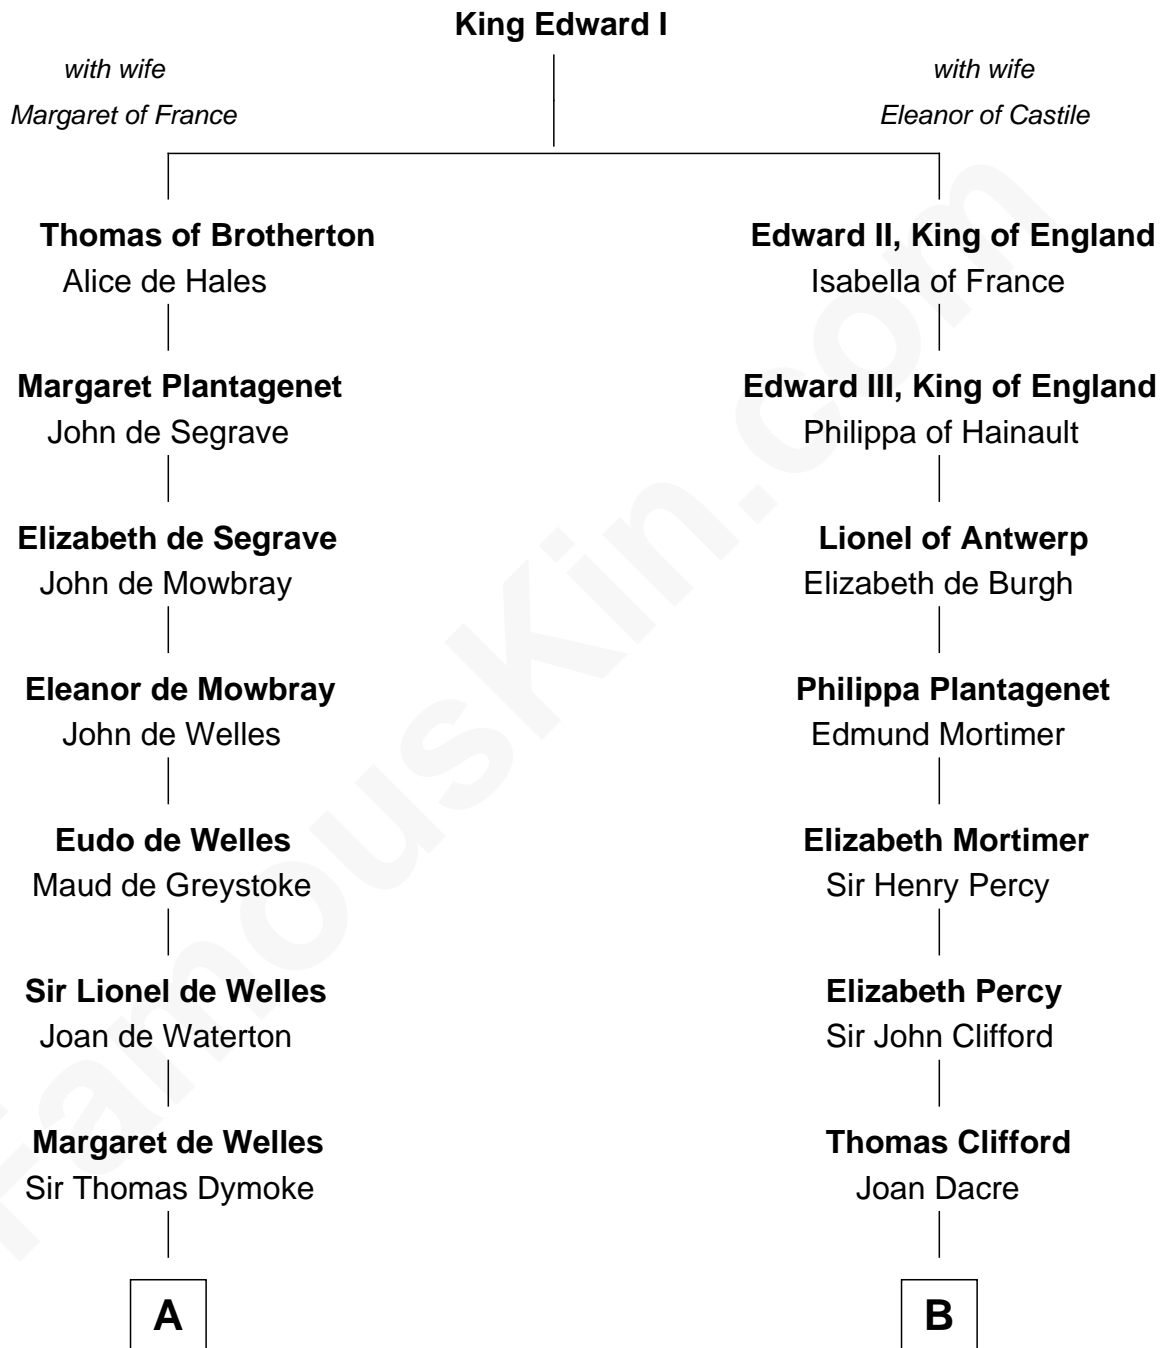

George Mason

Father of the U.S. Bill of Rights