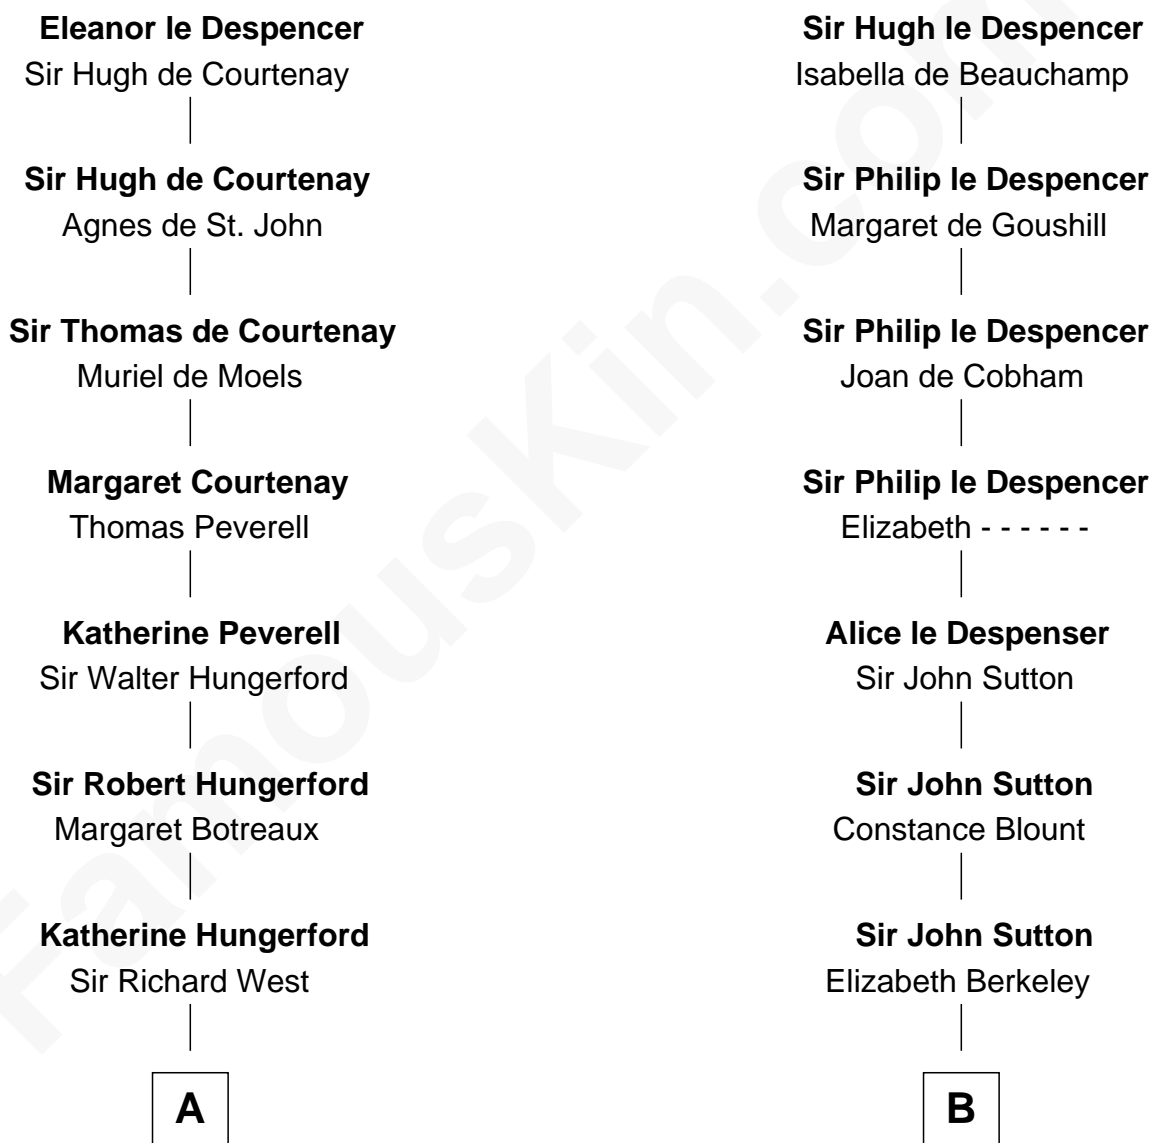

# FamousKin.com Relationship Chart of

**Ray Bradbury**

*Author of The Martian Chronicles*

17th cousin 4 times removed of

**George Mason**

*Father of the U.S. Bill of Rights*

**Sir Hugh le Despencer**

Aveline Basset

**C**

—  
**Samuel Bradbury**  
Frances Mary Rothead

—  
**Samuel Irving Bradbury**  
Mary Adell Spaulding

—  
**Samuel Hinkston Bradbury**  
Minnie Alice Davis

—  
**Leonard Spaulding Bradbury**  
Esther Marie Moberg

—  
**Ray Bradbury**  
*Author of The Martian Chronicles*

FamousKin.com