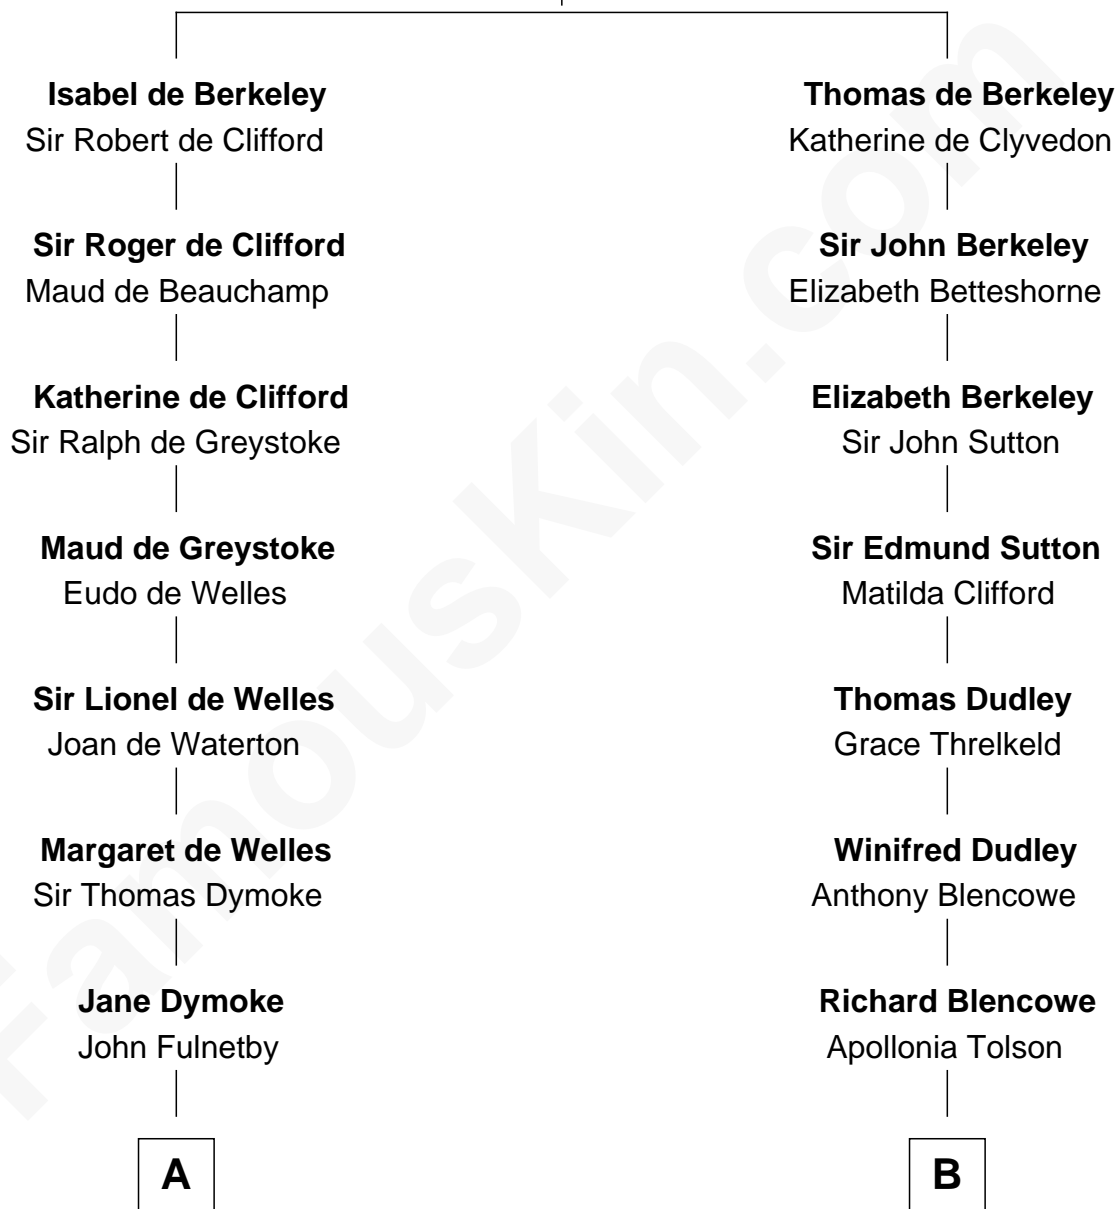

FamousKin.com

Relationship Chart of

Ray Bradbury

Author of The Martian Chronicles

13th cousin 7 times removed of

George Mason

Father of the U.S. Bill of Rights

Sir Maurice de Berkeley

Eve la Zouche

C

—
Samuel Irving Bradbury

Mary Adell Spaulding

—
Samuel Hinkston Bradbury

Minnie Alice Davis

—
Leonard Spaulding Bradbury

Esther Marie Moberg