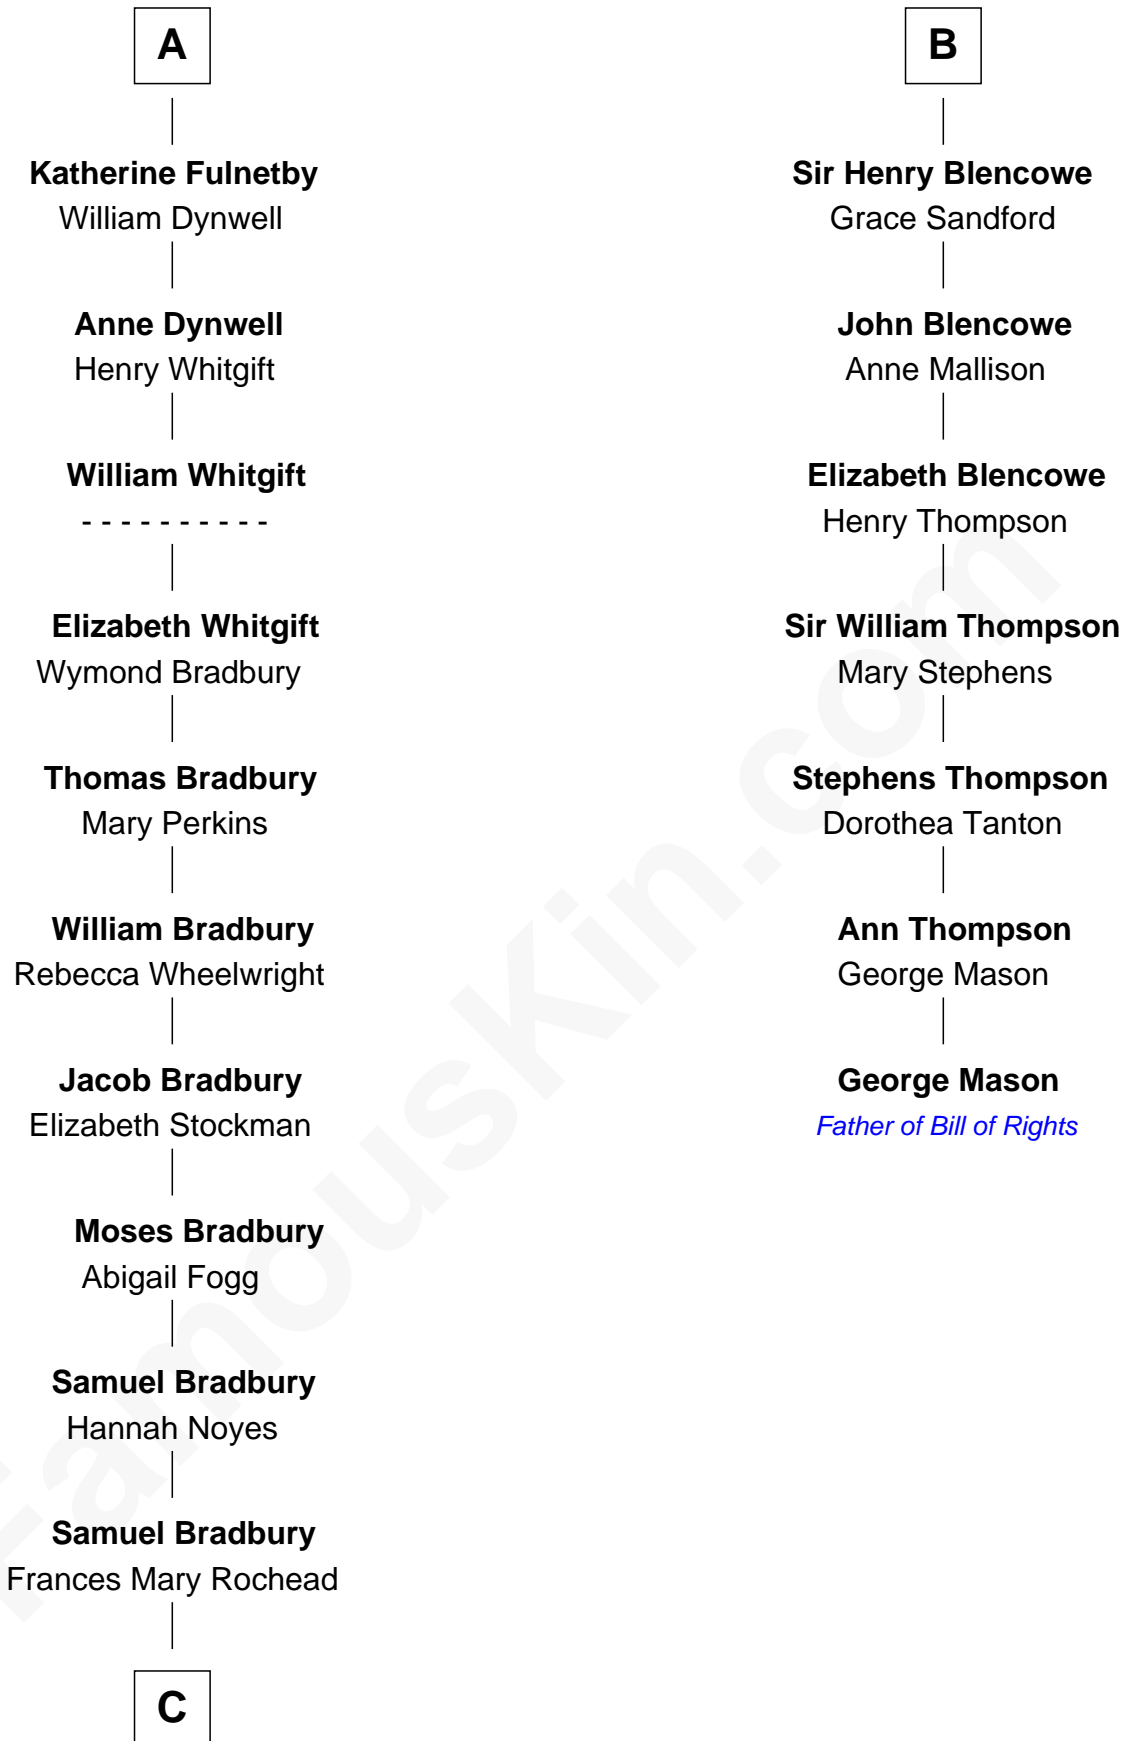

FamousKin.com

Relationship Chart of

Ray Bradbury

Author of The Martian Chronicles

13th cousin 7 times removed of

George Mason

Father of the U.S. Bill of Rights

Sir Maurice de Berkeley

Eve la Zouche

C

—
Samuel Irving Bradbury

Mary Adell Spaulding

—
Samuel Hinkston Bradbury

Minnie Alice Davis

—
Leonard Spaulding Bradbury

Esther Marie Moberg