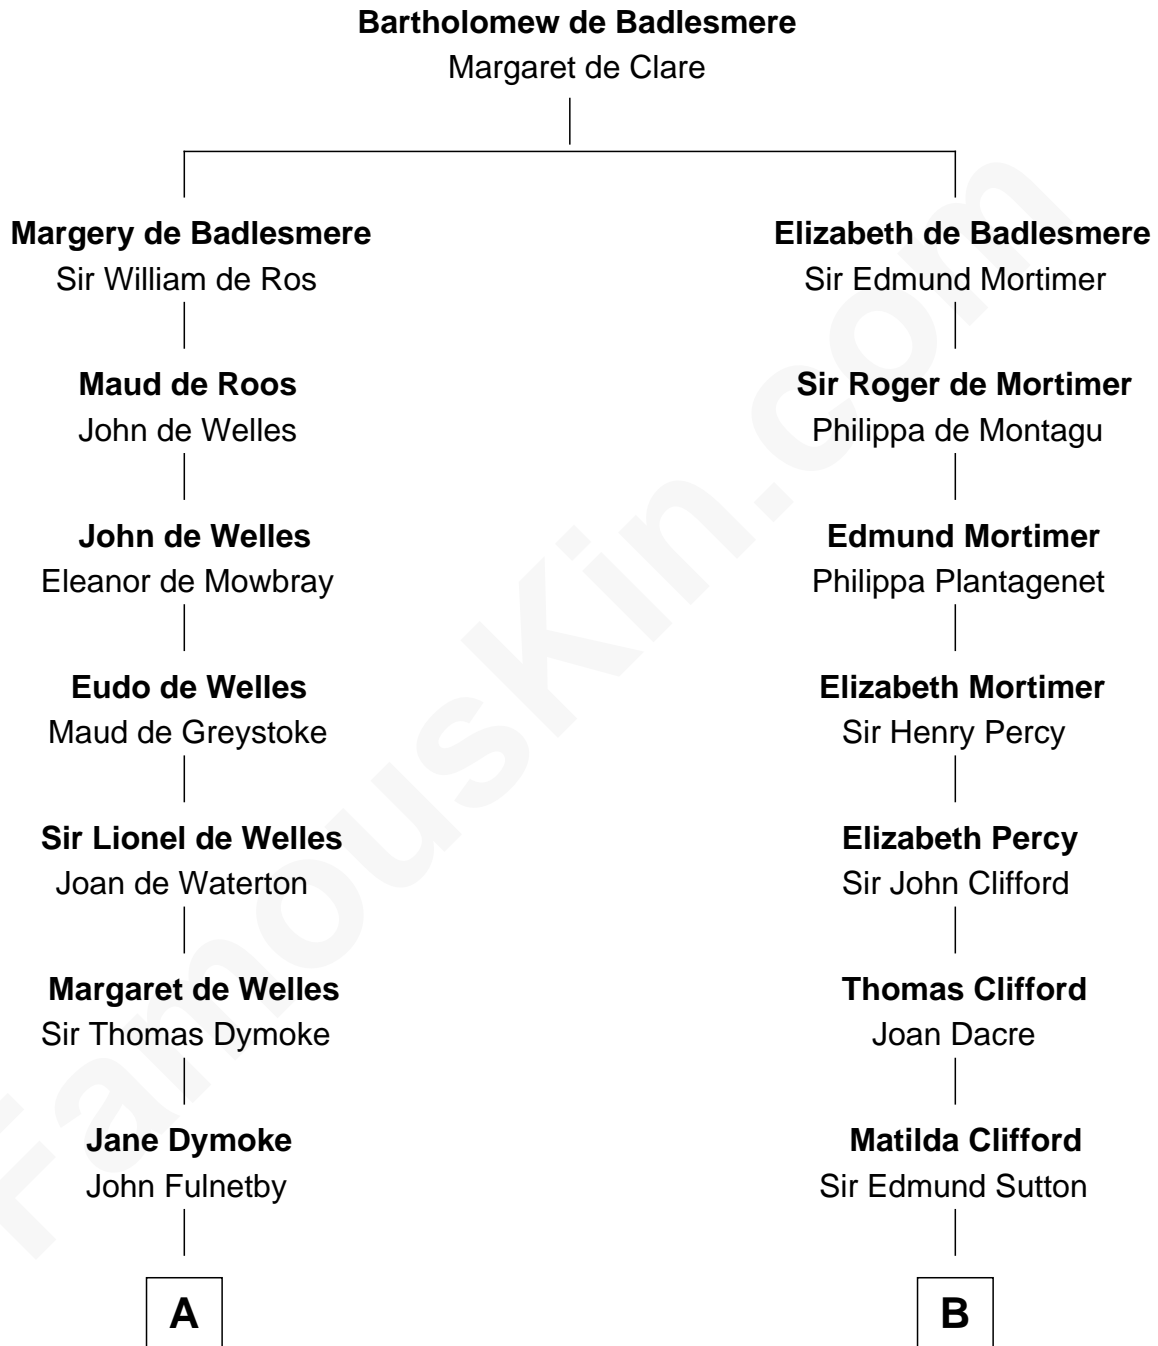

FamousKin.com Relationship Chart of

Ray Bradbury

Author of The Martian Chronicles

12th cousin 8 times removed of

Richard More

(c1614 - c1696) Mayflower passenger 1620

MAYFLOWER

C

—
Samuel Irving Bradbury

Mary Adell Spaulding

—
Samuel Hinkston Bradbury

Minnie Alice Davis

—
Leonard Spaulding Bradbury

Esther Marie Moberg

—
Ray Bradbury

Author of [The Martian Chronicles](#)