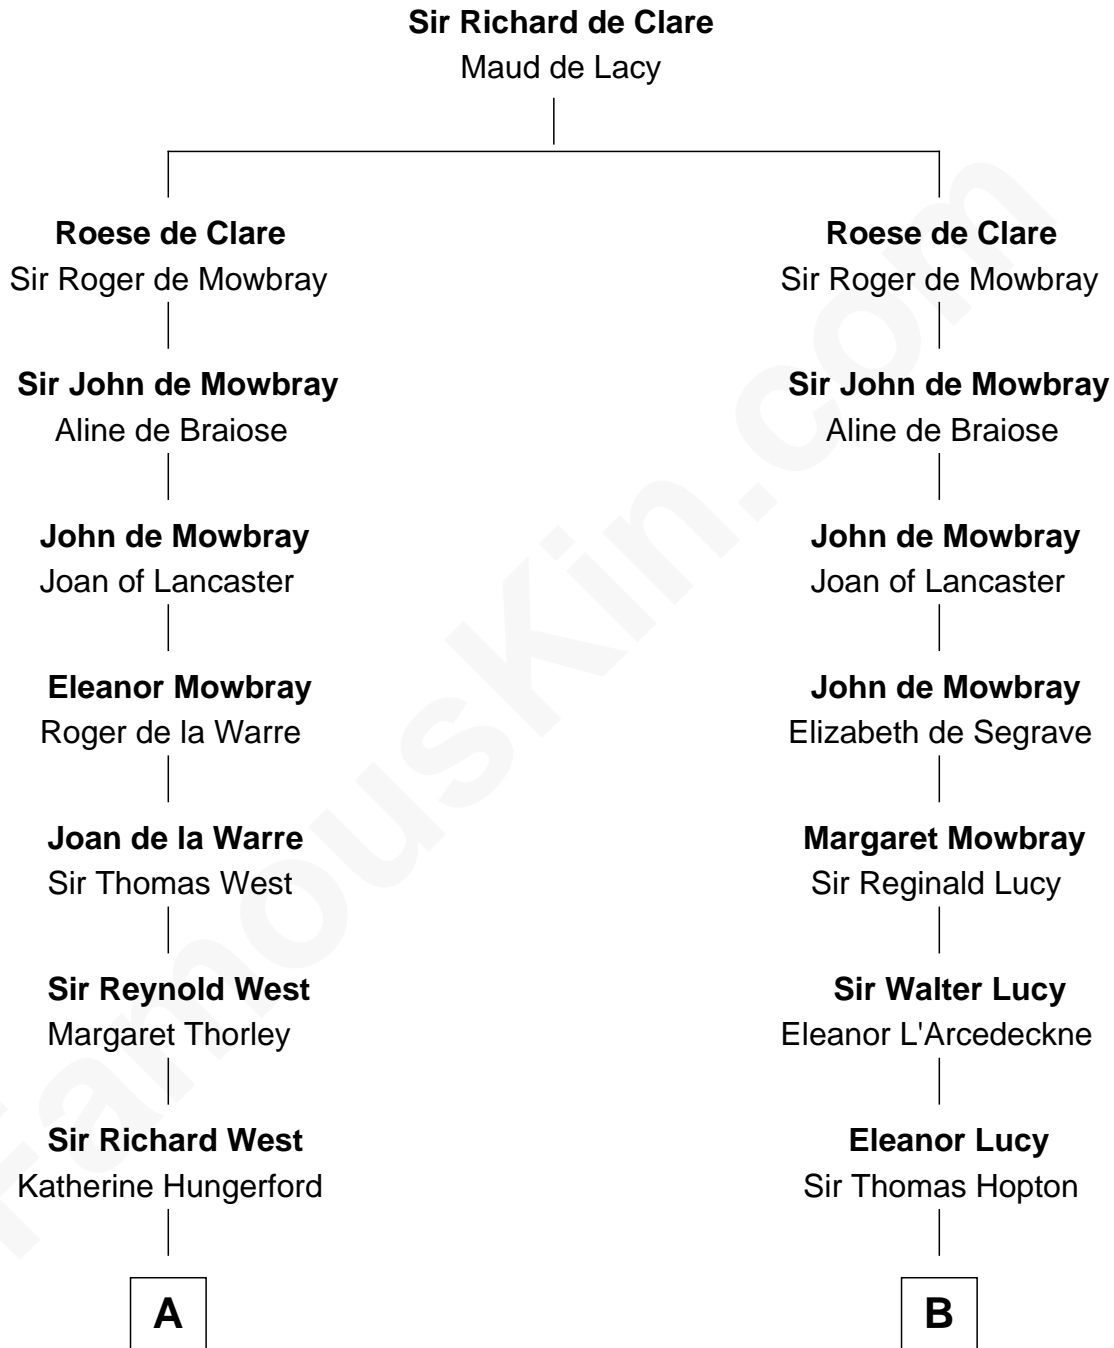

FamousKin.com Relationship Chart of

Ray Bradbury

Author of The Martian Chronicles

13th cousin 8 times removed of

Richard More

(c1614 - c1696) Mayflower passenger 1620

MAYFLOWER

C

—
Samuel Bradbury
Frances Mary Rothead

—
Samuel Irving Bradbury
Mary Adell Spaulding

—
Samuel Hinkston Bradbury
Minnie Alice Davis

—
Leonard Spaulding Bradbury
Esther Marie Moberg

—
Ray Bradbury
Author of The Martian Chronicles