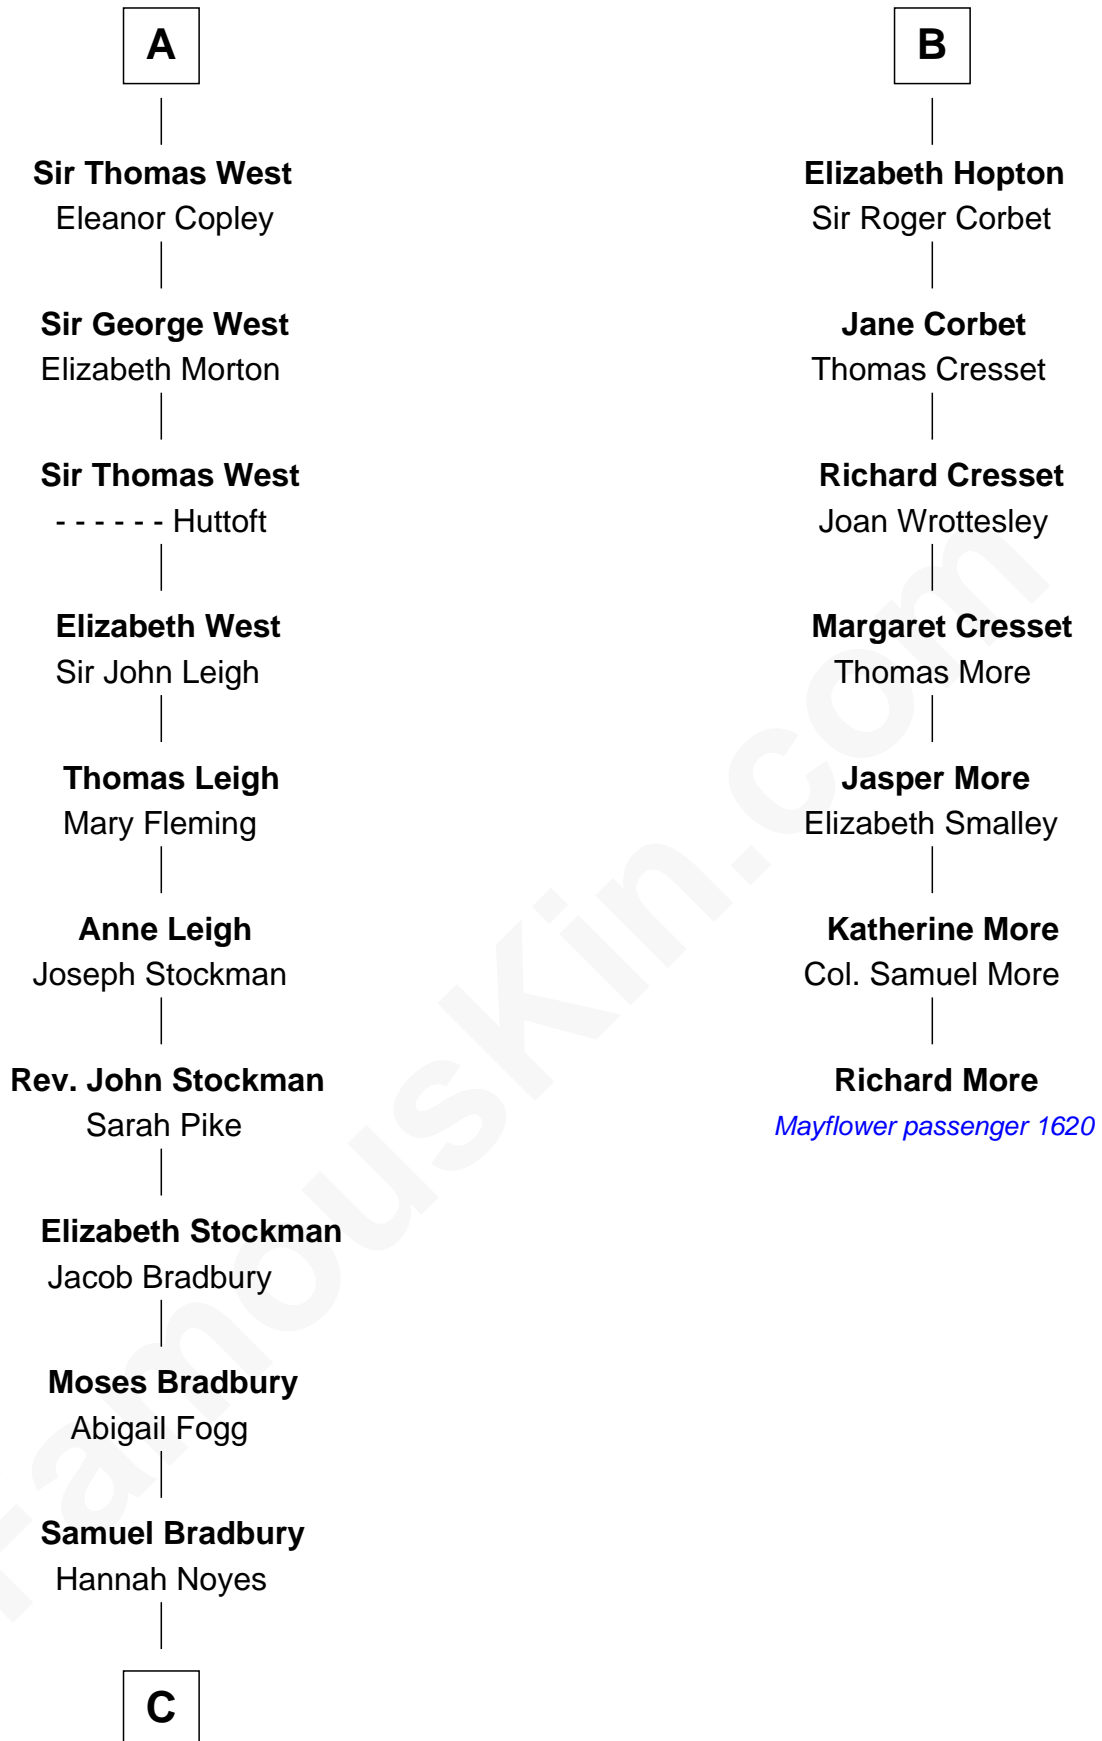

FamousKin.com Relationship Chart of

Ray Bradbury

Author of The Martian Chronicles

13th cousin 8 times removed of

Richard More

(c1614 - c1696) Mayflower passenger 1620

MAYFLOWER

Robert I, Count of Artois

Matilda of Brabant

Blanche of Artois
Edmund Plantagenet

Henry Plantagenet
Maud de Chaworth

Joan of Lancaster
John de Mowbray

Eleanor Mowbray
Roger de la Warre

Joan de la Warre
Sir Thomas West

Sir Reynold West
Margaret Thorley

Sir Richard West
Katherine Hungerford

A

Blanche of Artois
Edmund Plantagenet

Henry Plantagenet
Maud de Chaworth

Joan of Lancaster
John de Mowbray

John de Mowbray
Elizabeth de Segrave

Margaret Mowbray
Sir Reginald Lucy

Sir Walter Lucy
Eleanor L'Arcedeckne

Eleanor Lucy
Sir Thomas Hopton

B

C

—
Samuel Bradbury
Frances Mary Rothead

—
Samuel Irving Bradbury
Mary Adell Spaulding

—
Samuel Hinkston Bradbury
Minnie Alice Davis

—
Leonard Spaulding Bradbury
Esther Marie Moberg