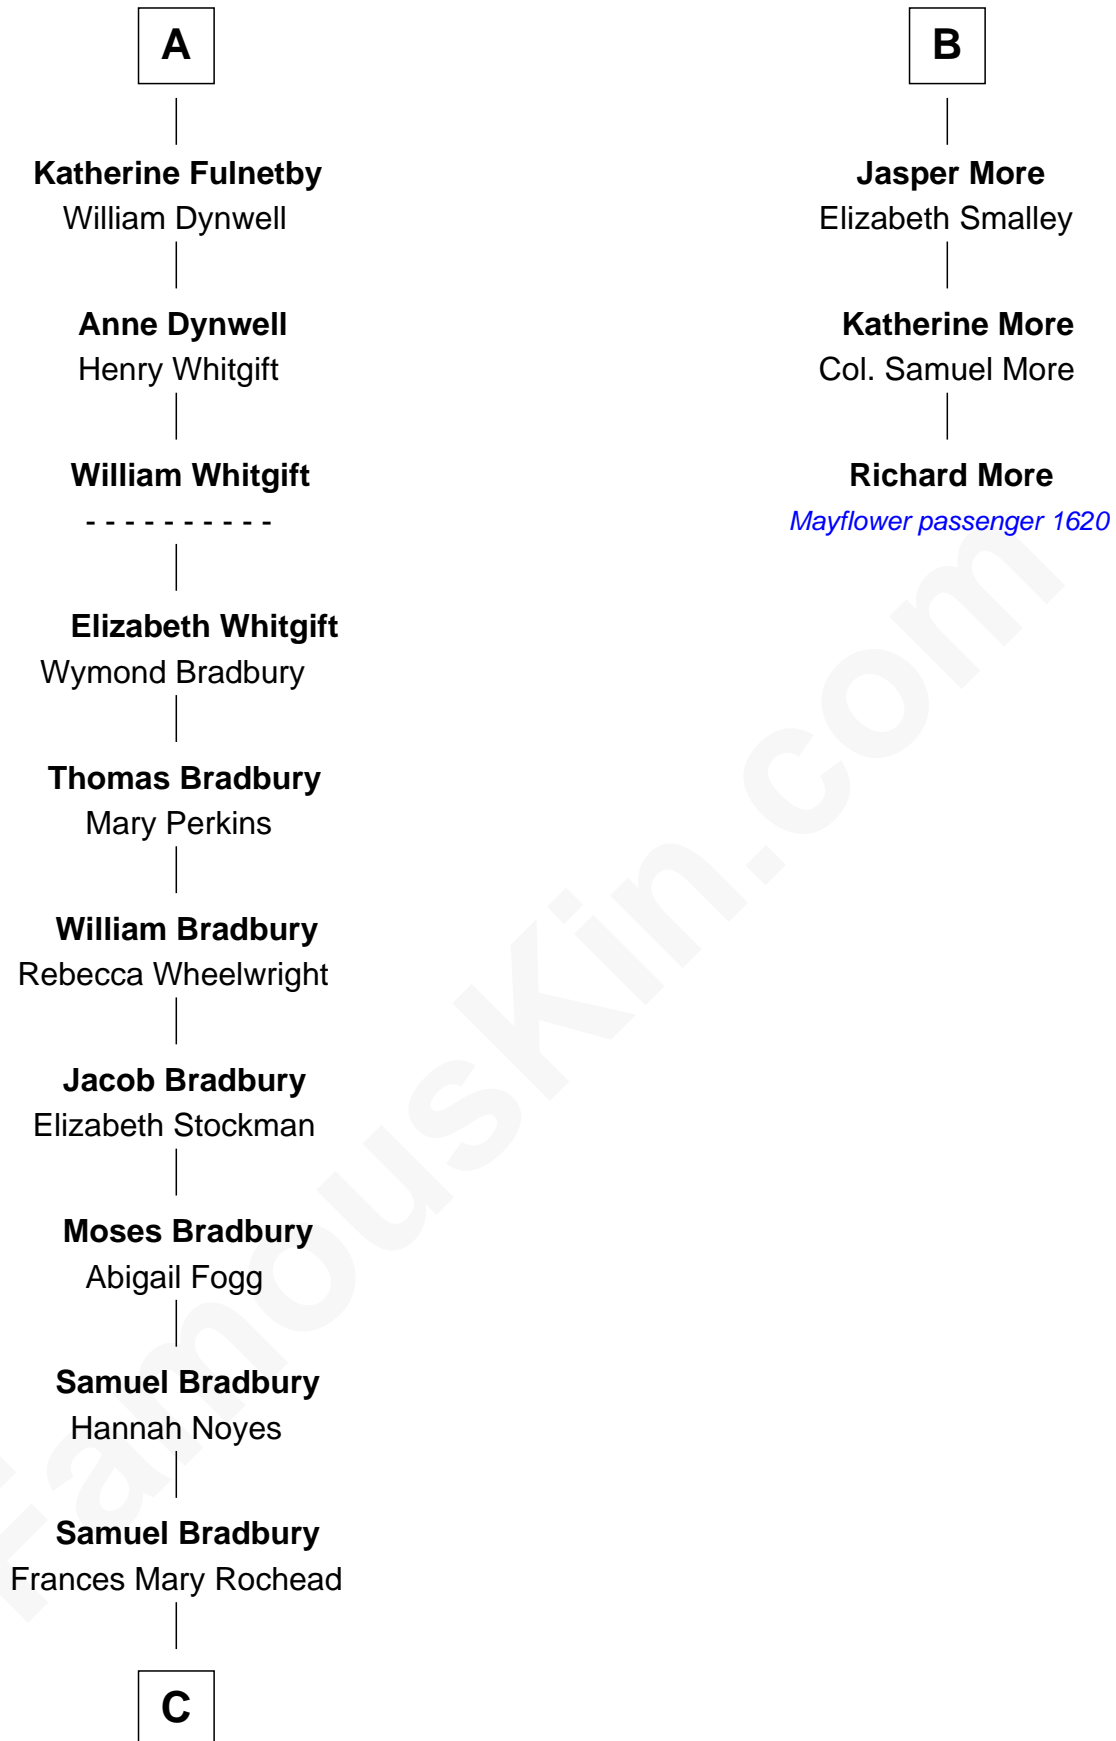

# FamousKin.com Relationship Chart of

**Ray Bradbury**

*Author of The Martian Chronicles*

9th cousin 11 times removed of

**Richard More**

*(c1614 - c1696) Mayflower passenger 1620*

**MAYFLOWER**

**C**

—  
**Samuel Irving Bradbury**

Mary Adell Spaulding

—  
**Samuel Hinkston Bradbury**

Minnie Alice Davis

—  
**Leonard Spaulding Bradbury**

Esther Marie Moberg

—  
**Ray Bradbury**

*Author of [The Martian Chronicles](#)*