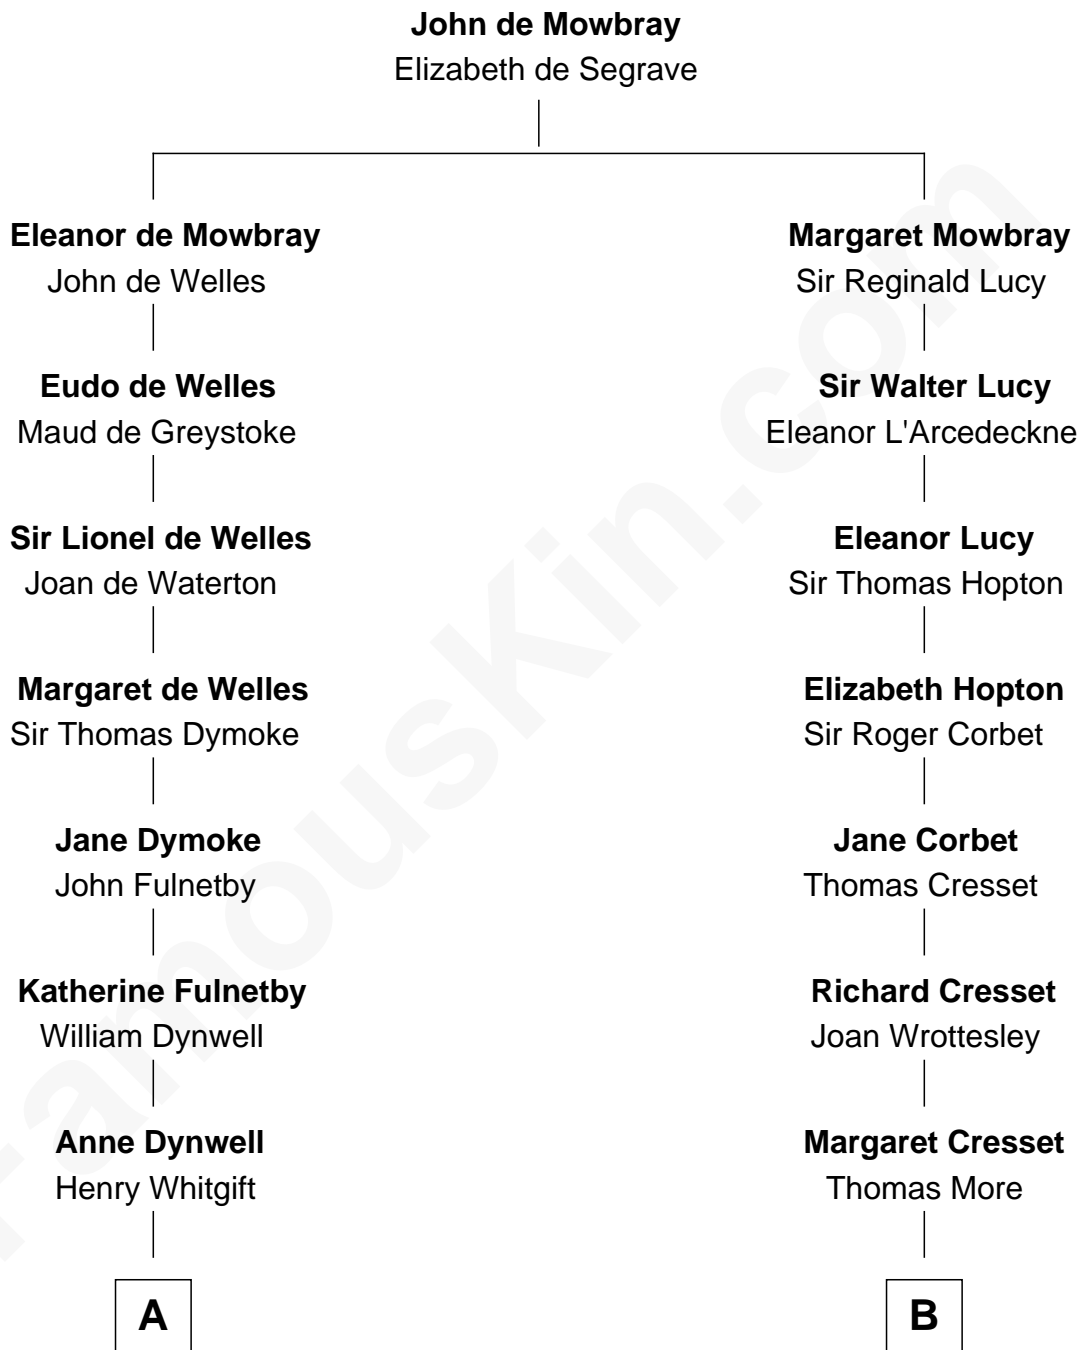

# FamousKin.com Relationship Chart of

**Ray Bradbury**

*Author of The Martian Chronicles*

9th cousin 9 times removed of

**Richard More**

*(c1614 - c1696) Mayflower passenger 1620*

**MAYFLOWER**

**C**

—  
**Leonard Spaulding Bradbury**

Esther Marie Moberg

—  
**Ray Bradbury**

*Author of [The Martian Chronicles](#)*

FamousKin.com