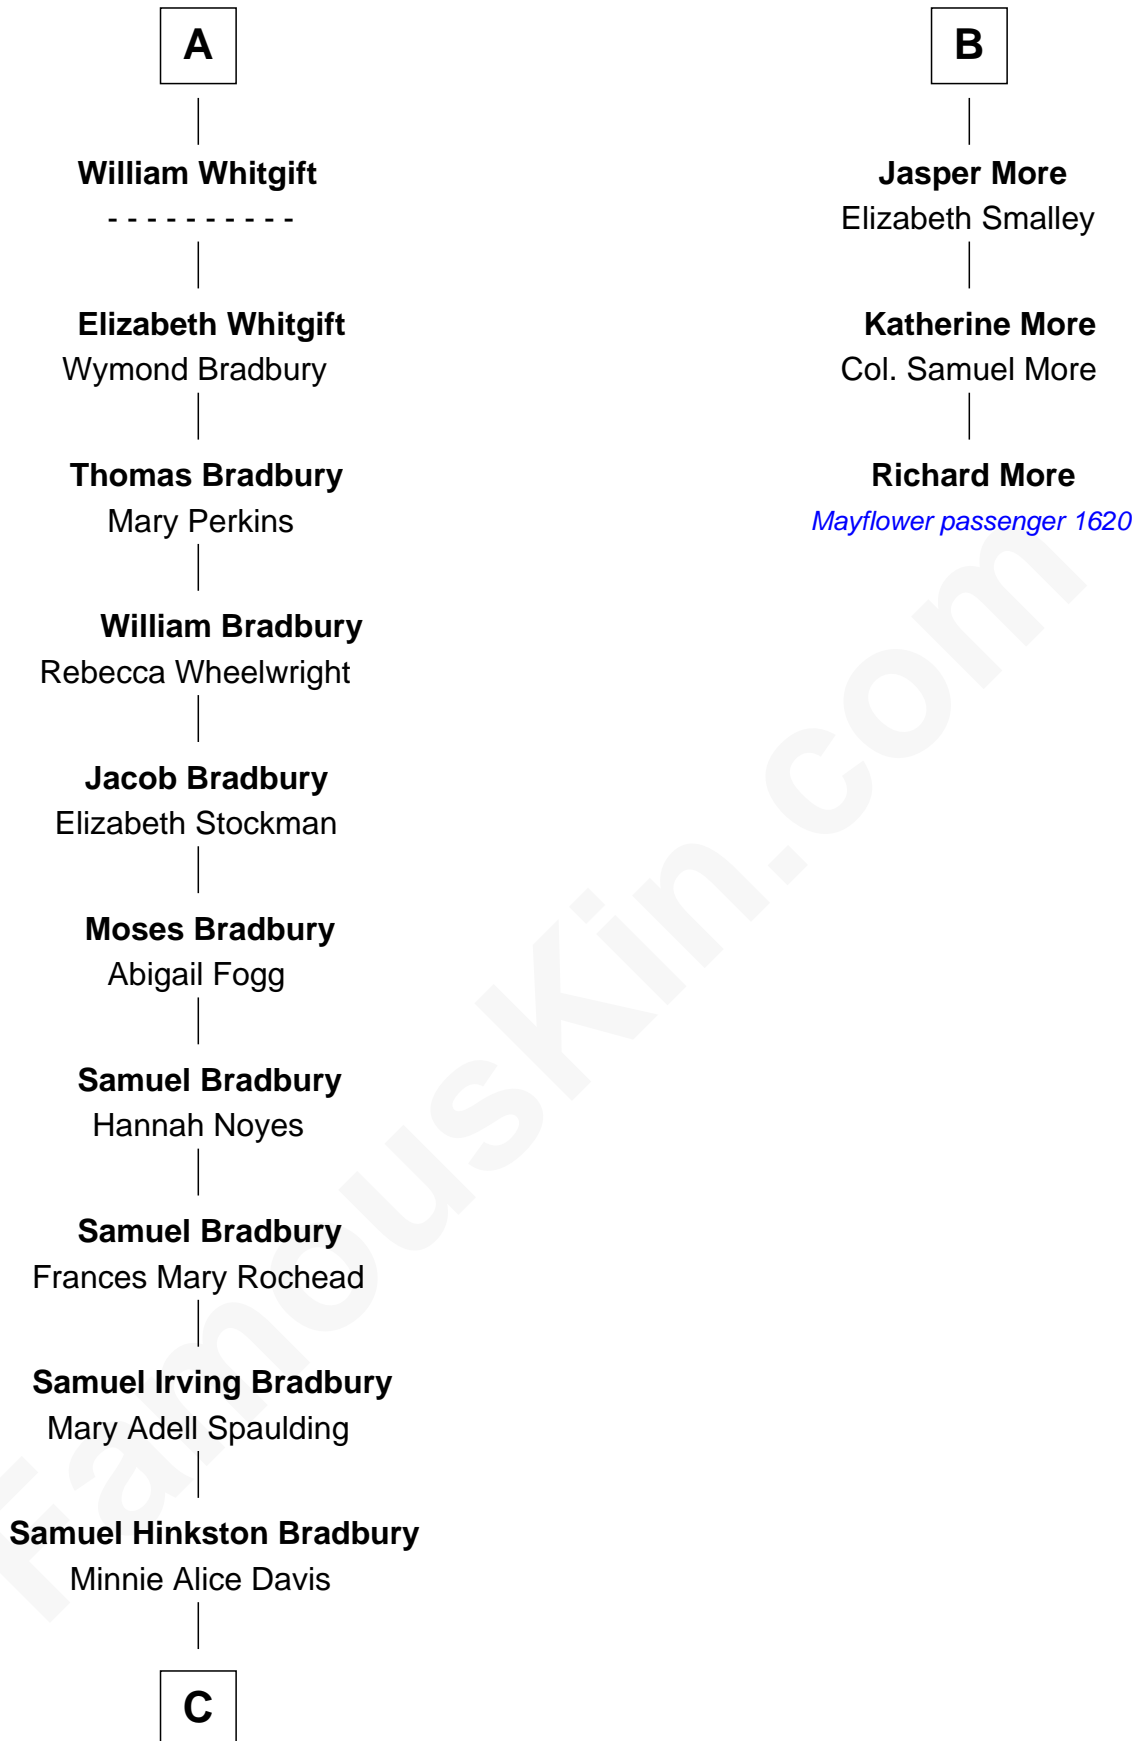

# FamousKin.com Relationship Chart of

**Ray Bradbury**

*Author of The Martian Chronicles*

9th cousin 9 times removed of

**Richard More**

*(c1614 - c1696) Mayflower passenger 1620*

**MAYFLOWER**

**C**

—  
**Leonard Spaulding Bradbury**

Esther Marie Moberg

—  
**Ray Bradbury**

*Author of [The Martian Chronicles](#)*

FamousKin.com