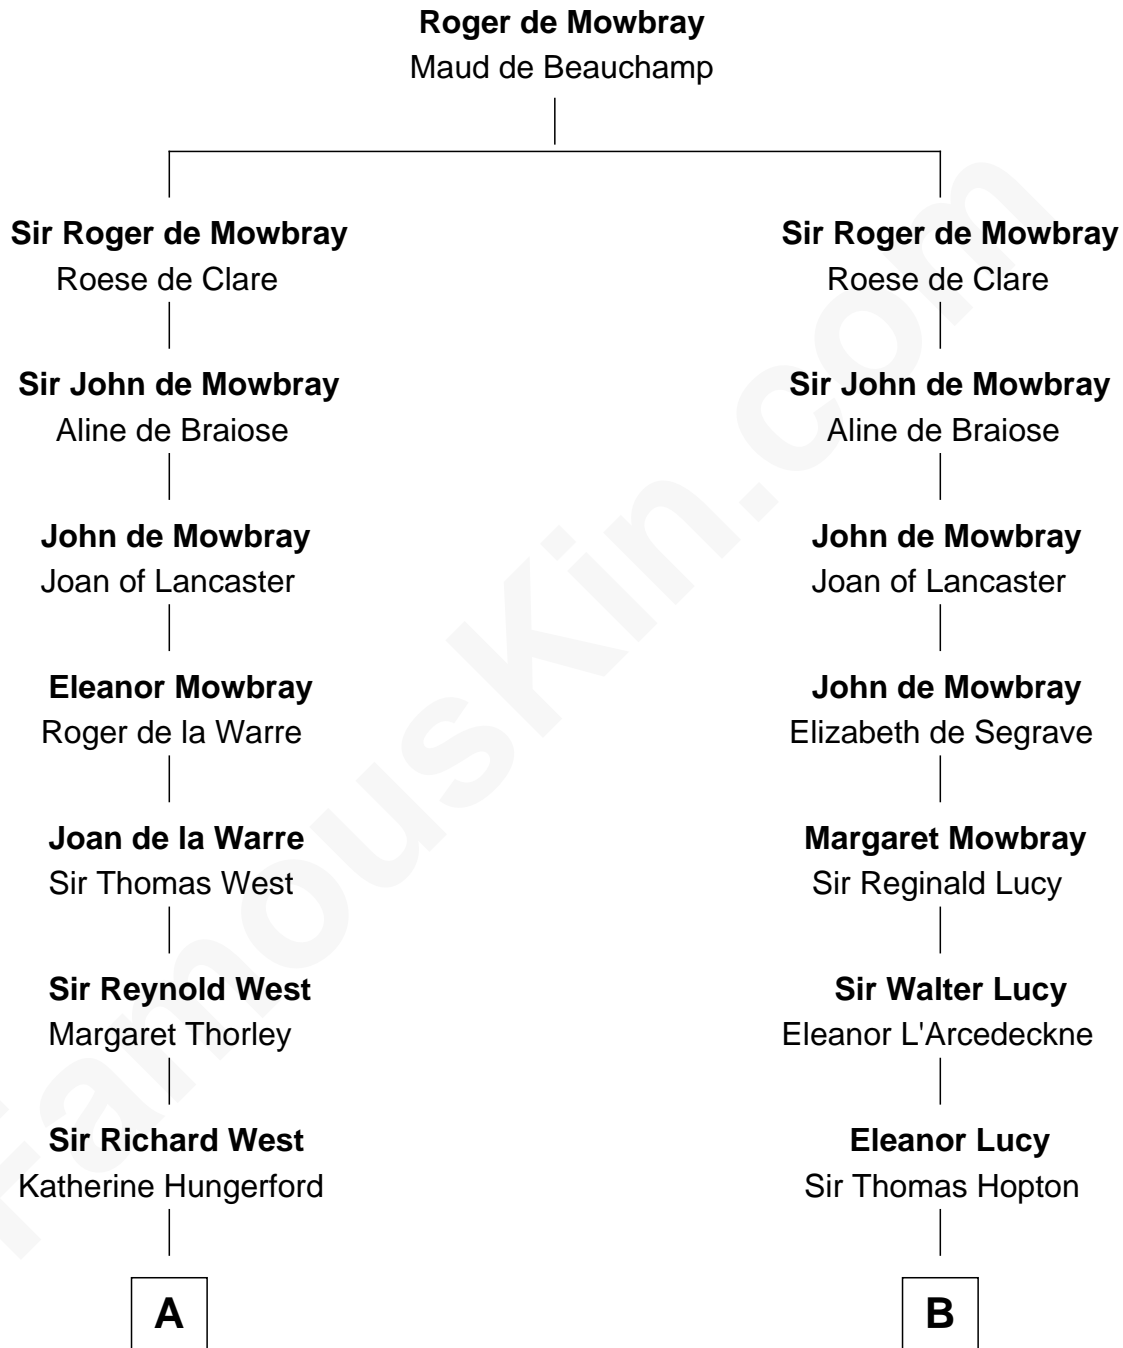

# FamousKin.com Relationship Chart of

**Ray Bradbury**

*Author of The Martian Chronicles*

13th cousin 8 times removed of

**Richard More**

*(c1614 - c1696) Mayflower passenger 1620*

**MAYFLOWER**

**C**

—  
**Samuel Bradbury**  
Frances Mary Rothead

—  
**Samuel Irving Bradbury**  
Mary Adell Spaulding

—  
**Samuel Hinkston Bradbury**  
Minnie Alice Davis

—  
**Leonard Spaulding Bradbury**  
Esther Marie Moberg

—  
**Ray Bradbury**  
*Author of The Martian Chronicles*

FamousKin.com