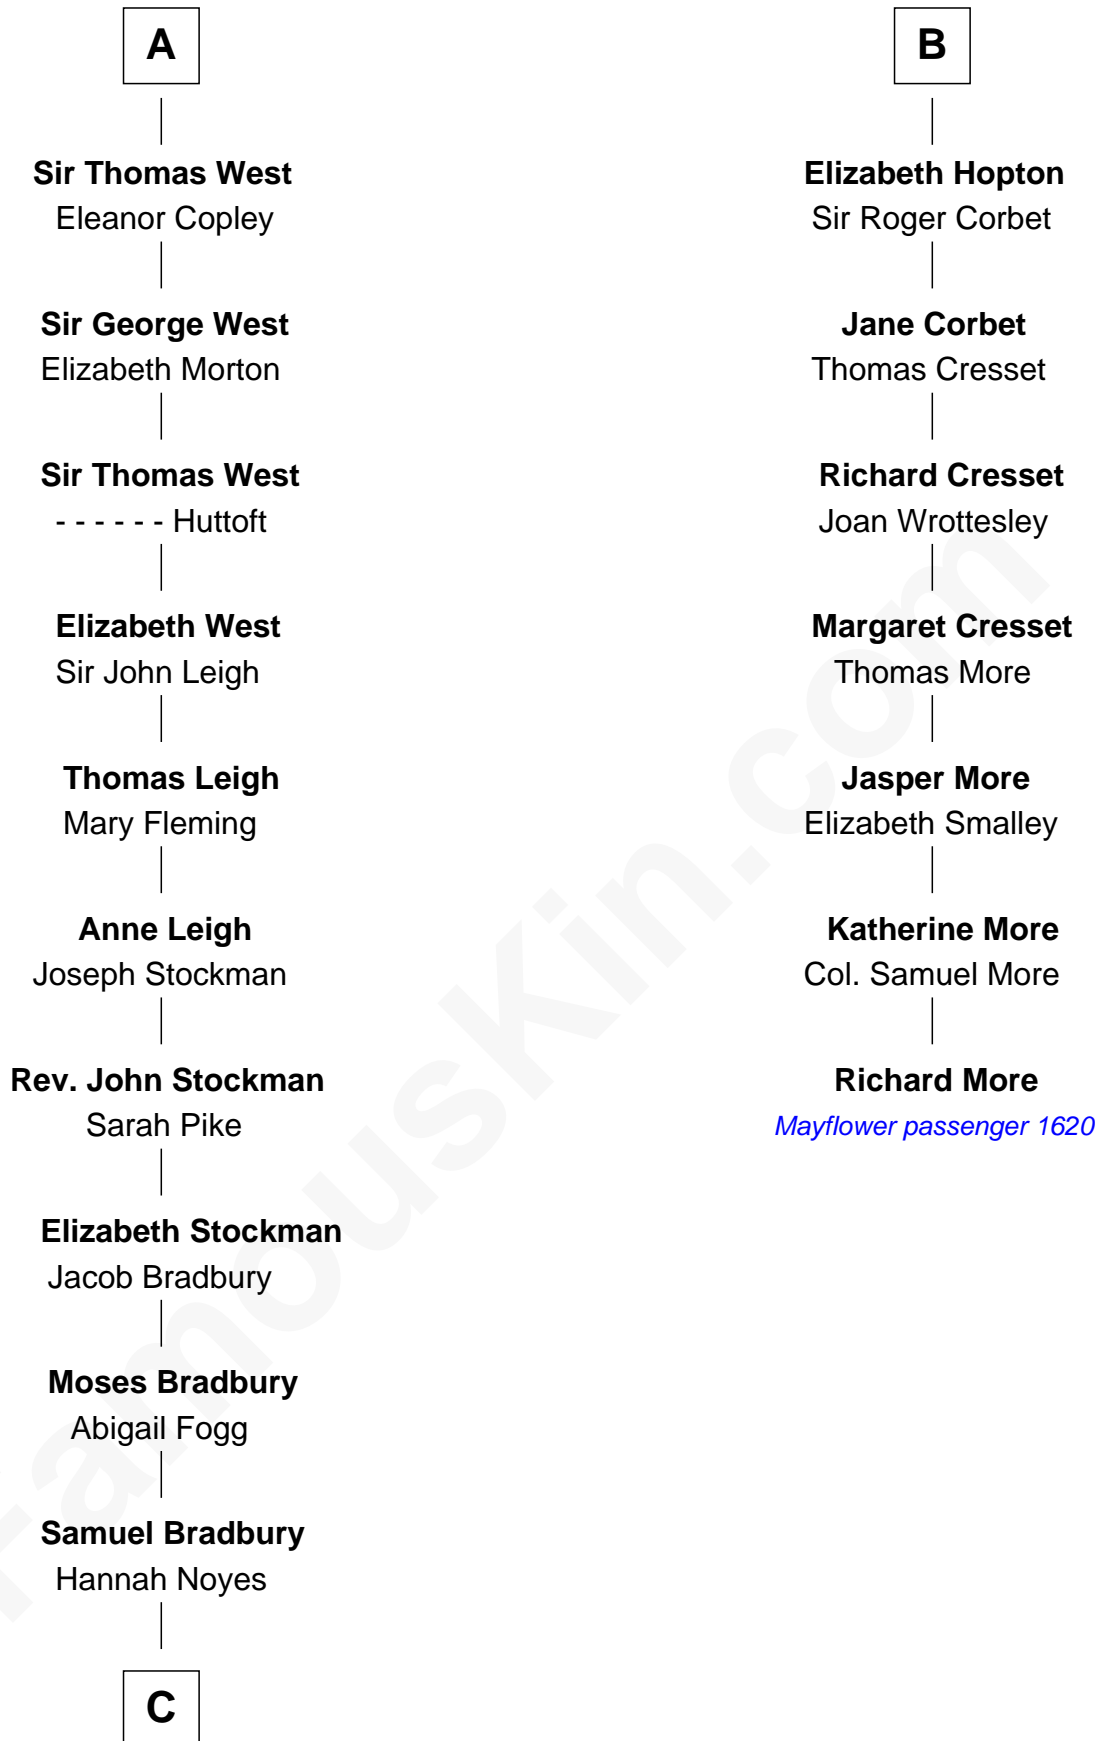

# FamousKin.com Relationship Chart of

**Ray Bradbury**

*Author of The Martian Chronicles*

13th cousin 8 times removed of

**Richard More**

*(c1614 - c1696) Mayflower passenger 1620*

**MAYFLOWER**

**C**

—  
**Samuel Bradbury**  
Frances Mary Rothead

—  
**Samuel Irving Bradbury**  
Mary Adell Spaulding

—  
**Samuel Hinkston Bradbury**  
Minnie Alice Davis

—  
**Leonard Spaulding Bradbury**  
Esther Marie Moberg