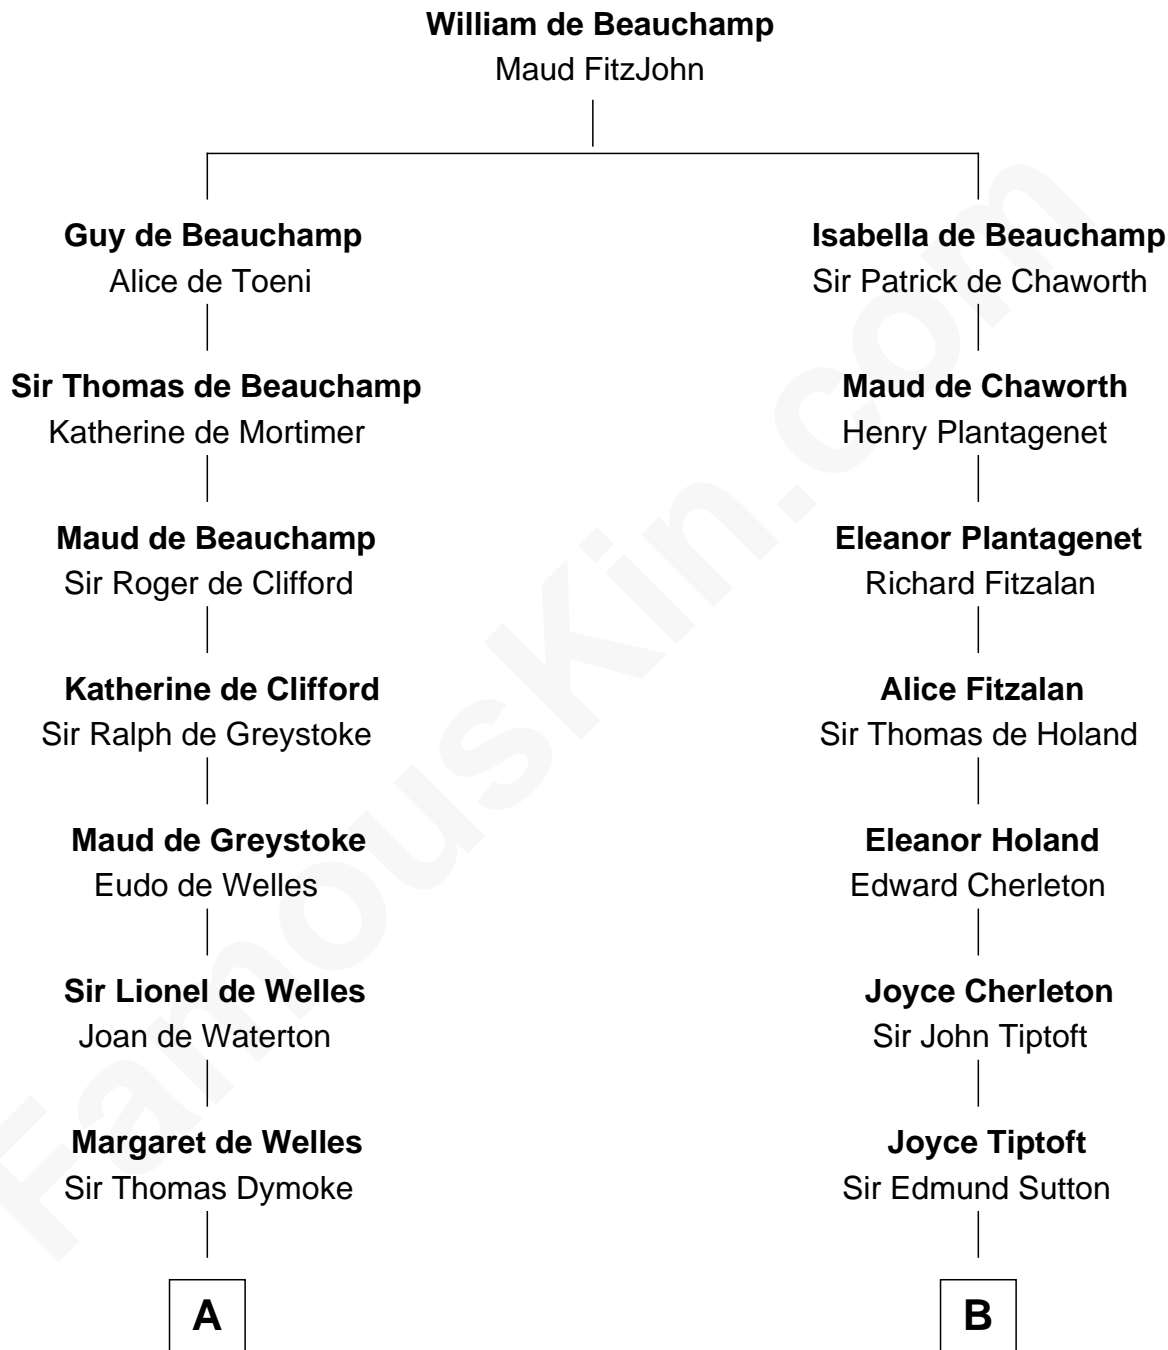

FamousKin.com

Relationship Chart of

Ray Bradbury

Author of *The Martian Chronicles*

16th cousin 5 times removed of

Bathsheba (Ruggles) Spooner

First woman executed for murder in U.S. by non-British government

C

—
Samuel Bradbury
Frances Mary Rothead

—
Samuel Irving Bradbury
Mary Adell Spaulding

—
Samuel Hinkston Bradbury
Minnie Alice Davis

—
Leonard Spaulding Bradbury
Esther Marie Moberg

—
Ray Bradbury
Author of The Martian Chronicles