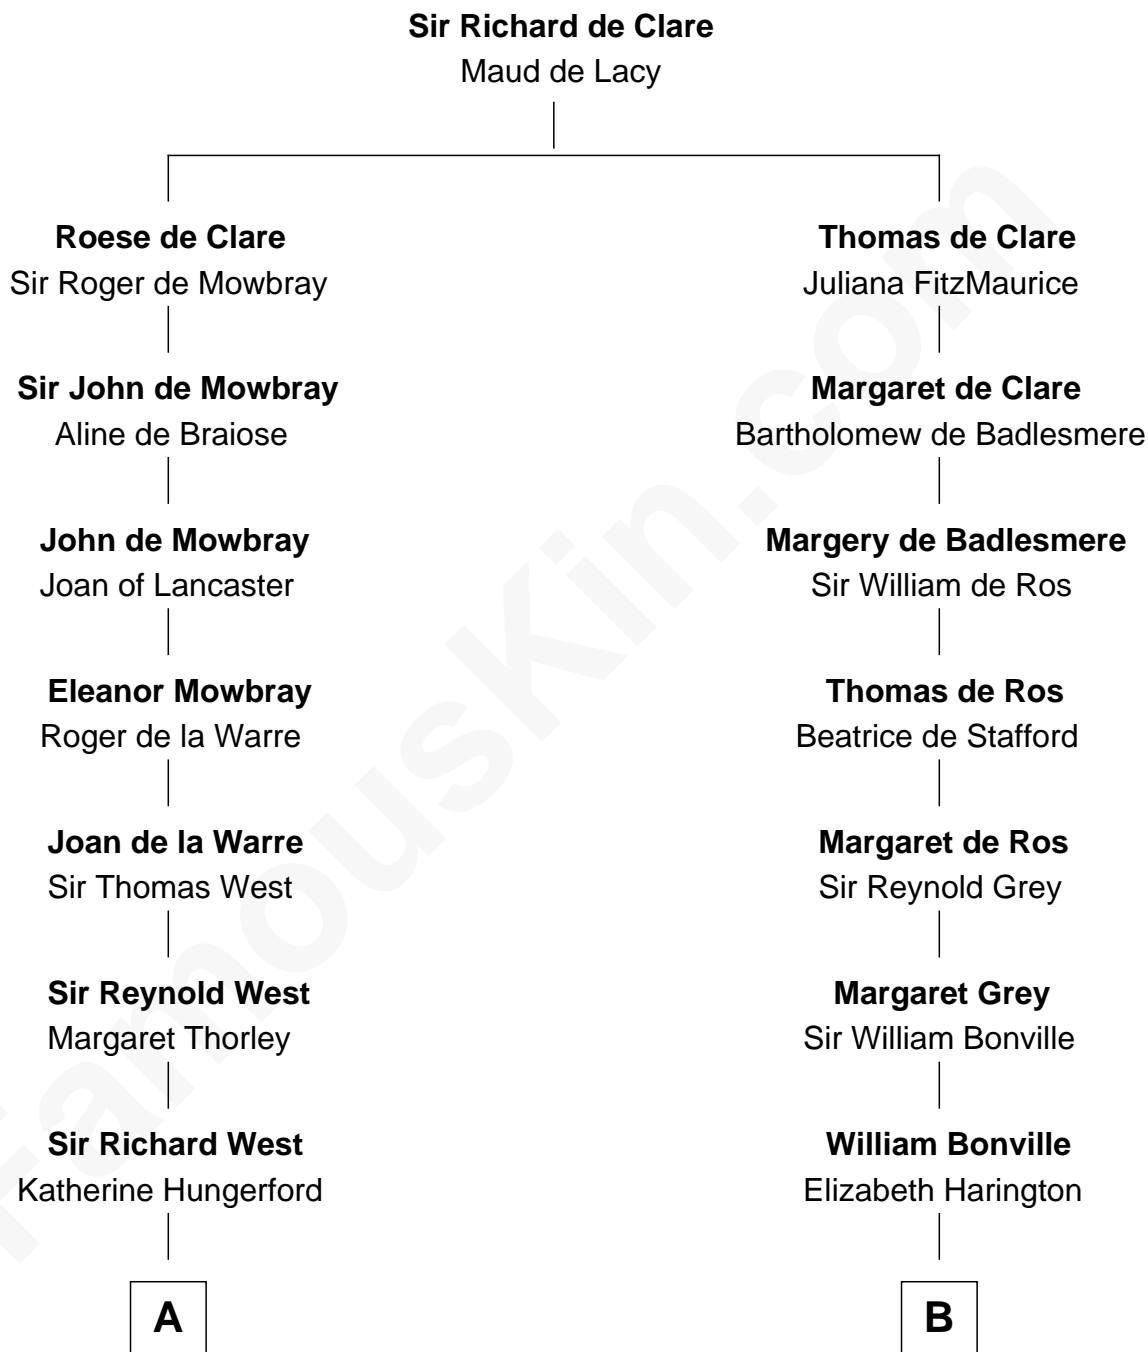

FamousKin.com

Relationship Chart of

Ray Bradbury

Author of *The Martian Chronicles*

17th cousin 4 times removed of

Bathsheba (Ruggles) Spooner

First woman executed for murder in U.S. by non-British government

C

—
Samuel Bradbury
Frances Mary Rothead

—
Samuel Irving Bradbury
Mary Adell Spaulding

—
Samuel Hinkston Bradbury
Minnie Alice Davis

—
Leonard Spaulding Bradbury
Esther Marie Moberg

—
Ray Bradbury
Author of The Martian Chronicles