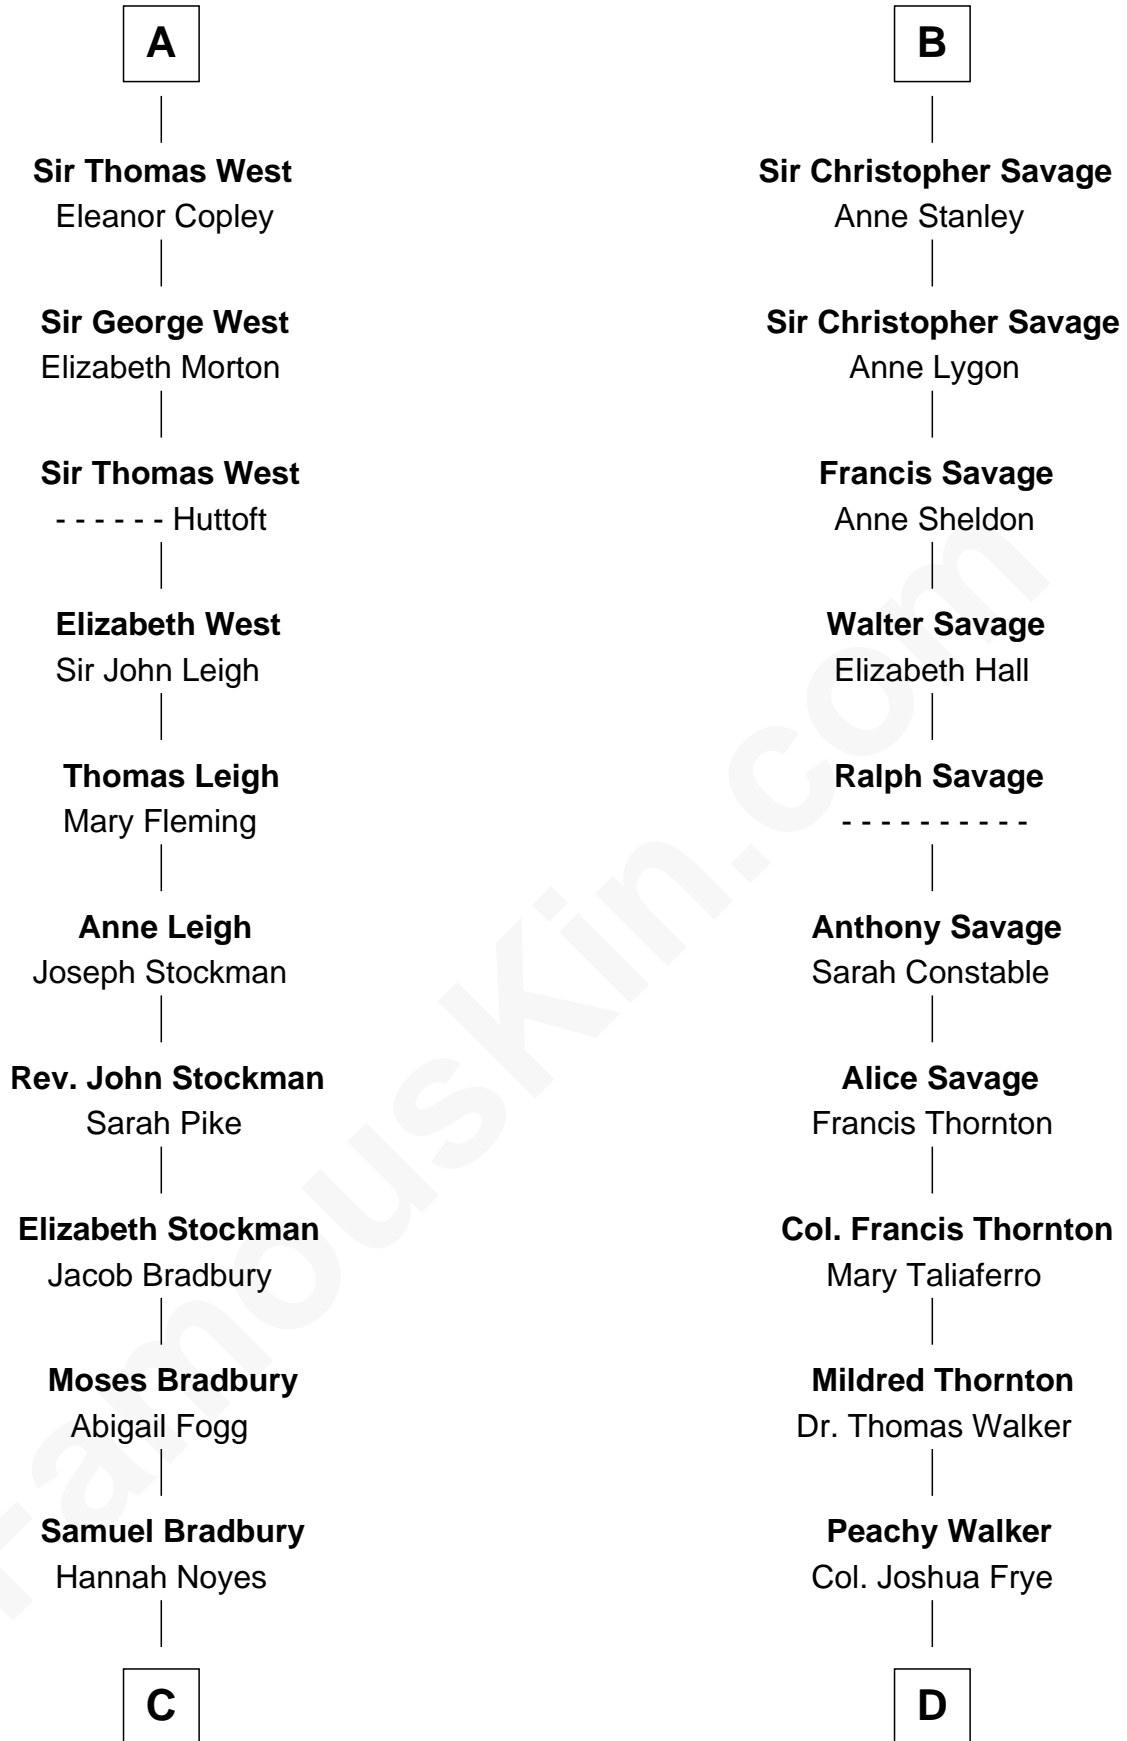

# FamousKin.com Relationship Chart of

**Ray Bradbury**

*Author of The Martian Chronicles*

21st cousin of

**Adlai Stevenson II**

*31st Governor of Illinois*

**Robert I, Count of Artois**

Matilda of Brabant

**Sir Richard West**  
Katherine Hungerford

**A**

**Blanche of Artois**  
Edmund Plantagenet

**Henry Plantagenet**  
Maud de Chaworth

**Eleanor Plantagenet**  
Richard Fitzalan

**Sir Richard Fitzalan**  
Elizabeth de Bohun

**Elizabeth Fitzalan**  
Sir Robert Goushill

**Joan Goushill**  
Sir Thomas Stanley

**Katherine Stanley**  
Sir John Savage

**B**

**C**

**Samuel Bradbury**  
Frances Mary Rohead

**Samuel Irving Bradbury**  
Mary Adell Spaulding

**Samuel Hinkston Bradbury**  
Minnie Alice Davis

**Leonard Spaulding Bradbury**  
Esther Marie Moberg

**Ray Bradbury**  
*Author of The Martian Chronicles*

**D**

**Thomas Walker Frye**  
Elizabeth Speed Smith