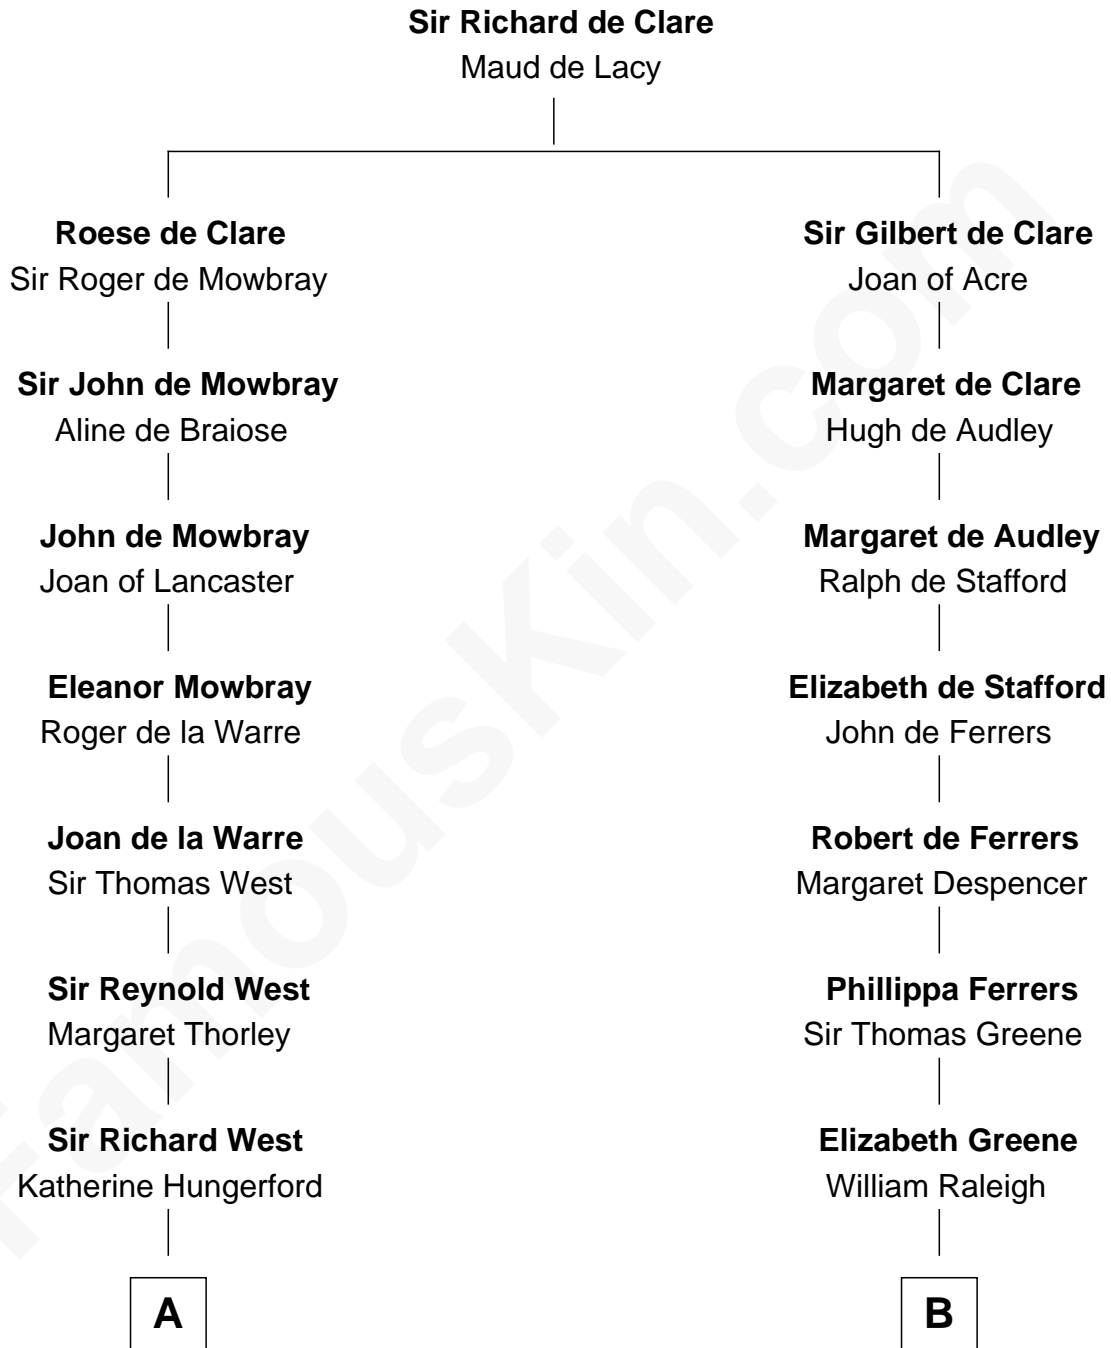

FamousKin.com

Relationship Chart of

Ray Bradbury

Author of The Martian Chronicles

18th cousin 3 times removed of

Nicholas Gilman

Signer of the U.S. Constitution

C

Samuel Bradbury
Frances Mary Rohead

Samuel Irving Bradbury
Mary Adell Spaulding

Samuel Hinkston Bradbury
Minnie Alice Davis

Leonard Spaulding Bradbury
Esther Marie Moberg

Ray Bradbury
Author of The Martian Chronicles