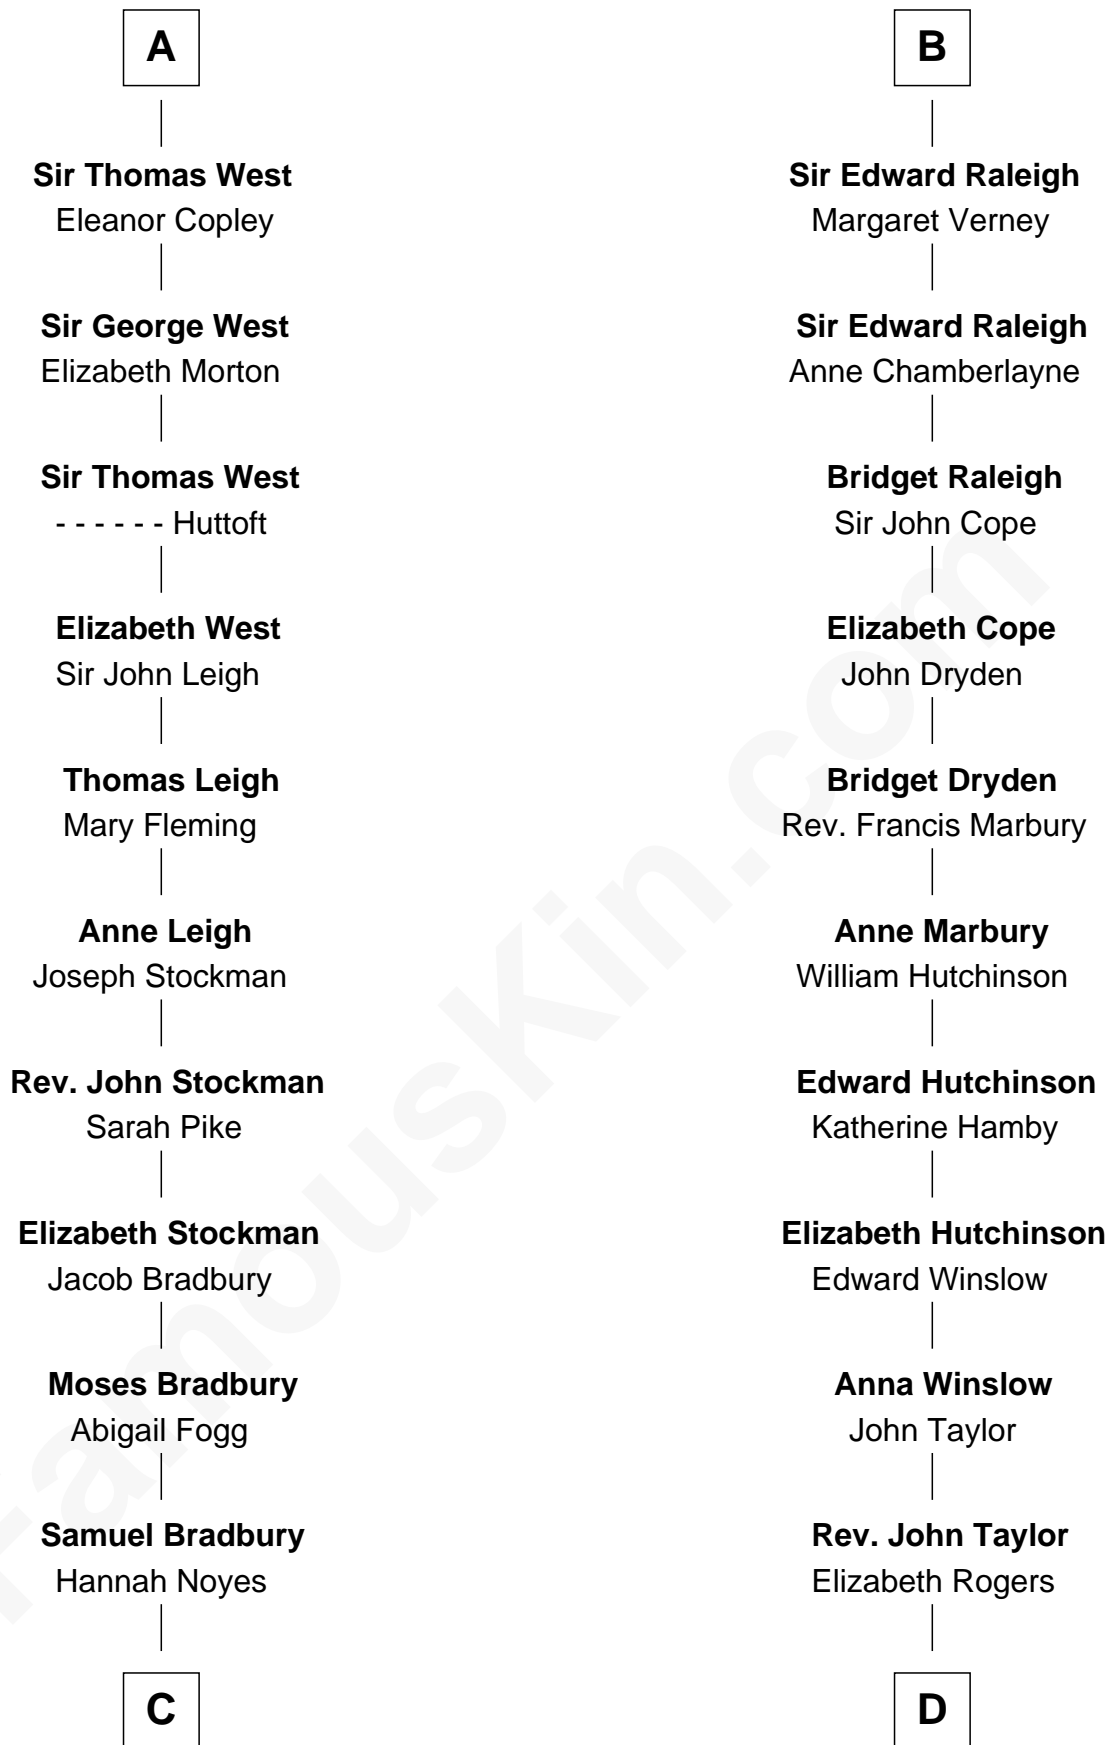

FamousKin.com

Relationship Chart of

Ray Bradbury

Author of The Martian Chronicles

18th cousin 3 times removed of

Nicholas Gilman

Signer of the U.S. Constitution

C

Samuel Bradbury
Frances Mary Rohead

Samuel Irving Bradbury
Mary Adell Spaulding

Samuel Hinkston Bradbury
Minnie Alice Davis

Leonard Spaulding Bradbury
Esther Marie Moberg

Ray Bradbury
Author of The Martian Chronicles