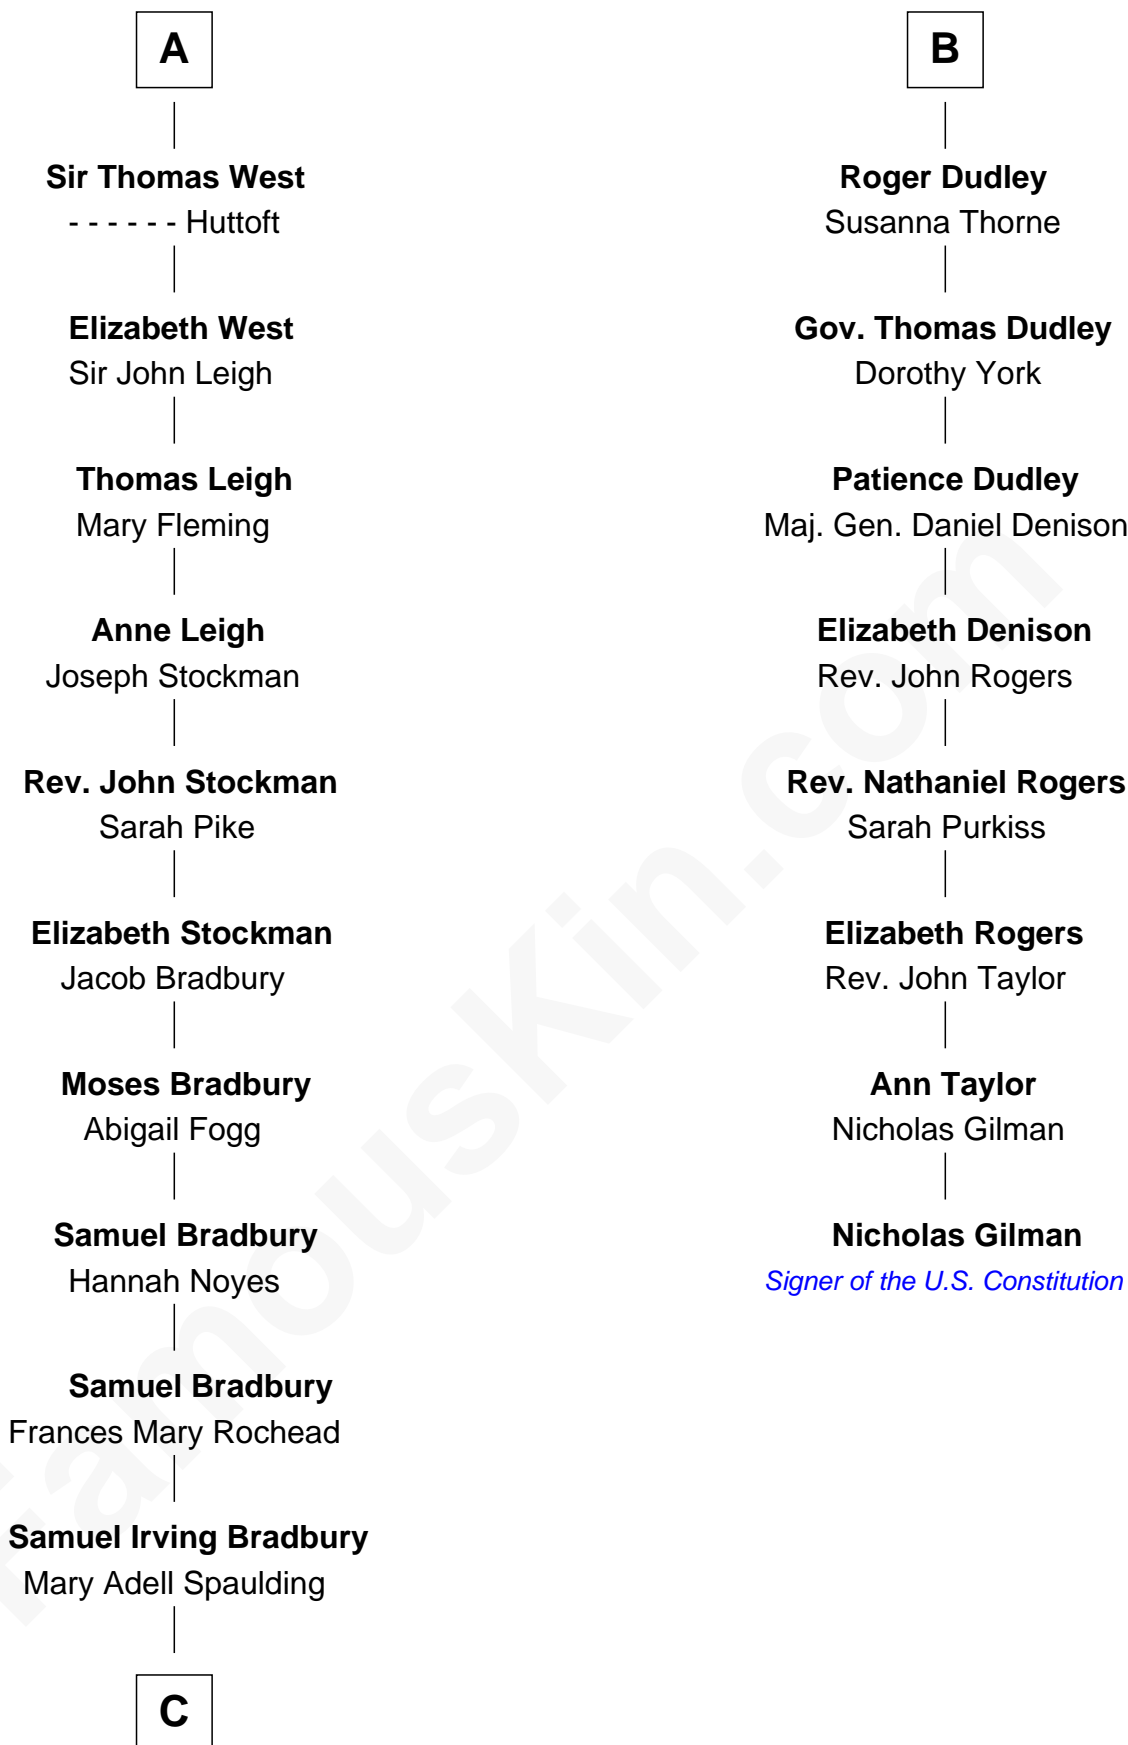

FamousKin.com

Relationship Chart of

Ray Bradbury

Author of The Martian Chronicles

14th cousin 5 times removed of

Nicholas Gilman

Signer of the U.S. Constitution

C

—
Samuel Hinkston Bradbury

Minnie Alice Davis

—
Leonard Spaulding Bradbury

Esther Marie Moberg

—
Ray Bradbury

Author of [The Martian Chronicles](#)

FamousKin.com