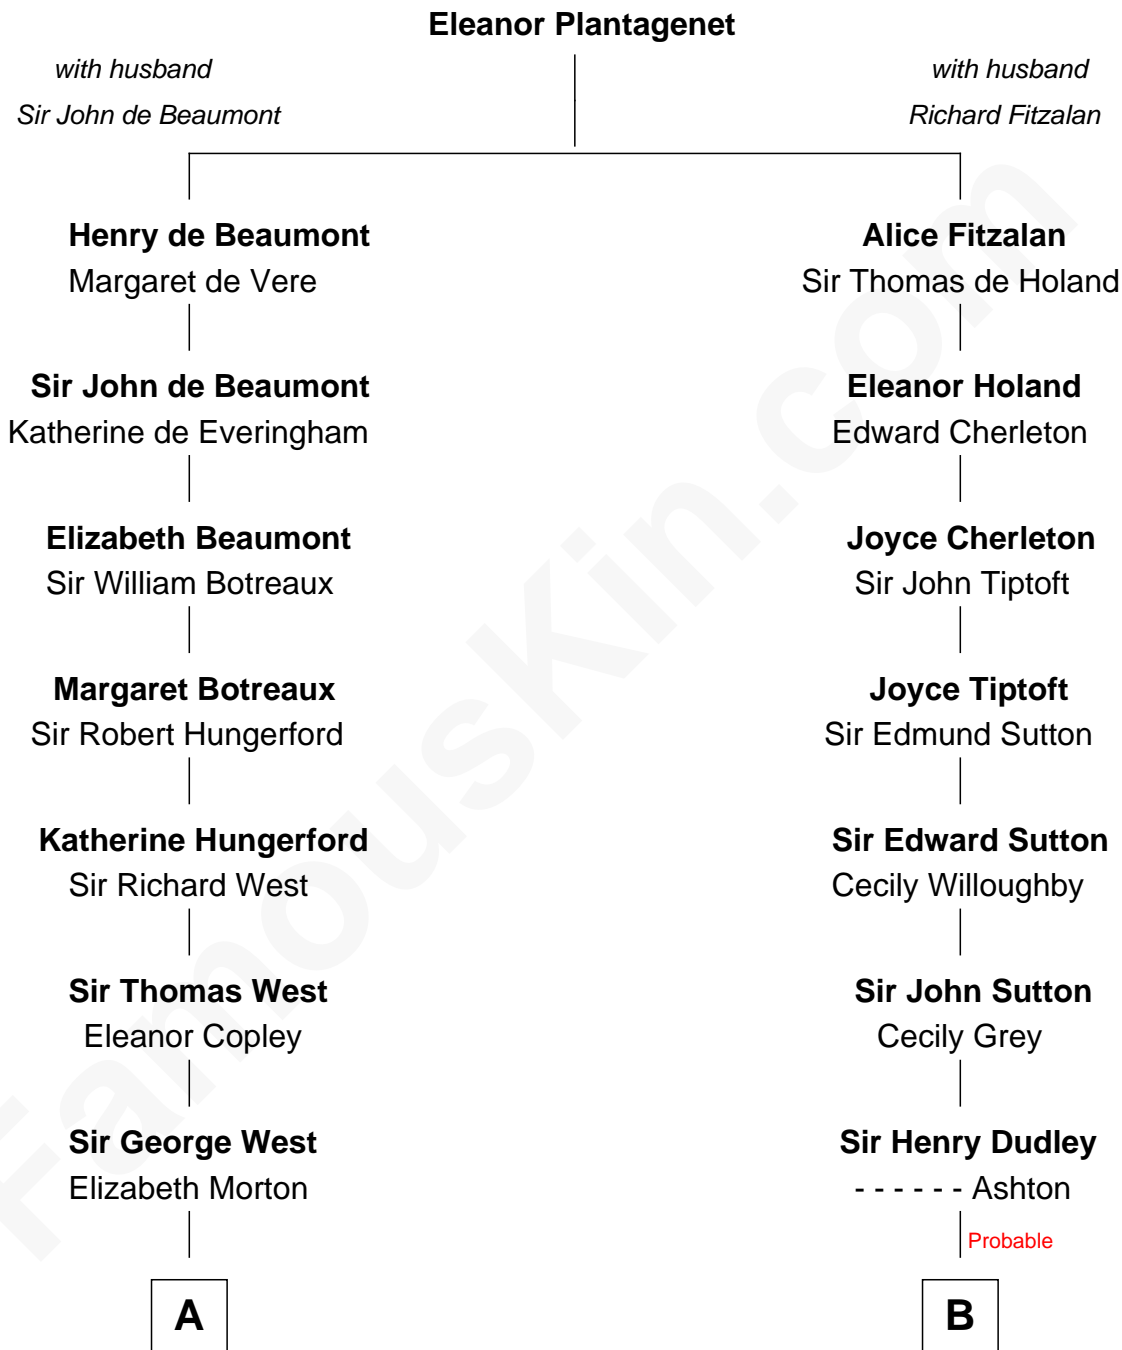

FamousKin.com

Relationship Chart of

Ray Bradbury

Author of The Martian Chronicles

14th cousin 5 times removed of

Nicholas Gilman

Signer of the U.S. Constitution

C

—
Samuel Hinkston Bradbury

Minnie Alice Davis

—
Leonard Spaulding Bradbury

Esther Marie Moberg

—
Ray Bradbury

Author of [The Martian Chronicles](#)

FamousKin.com