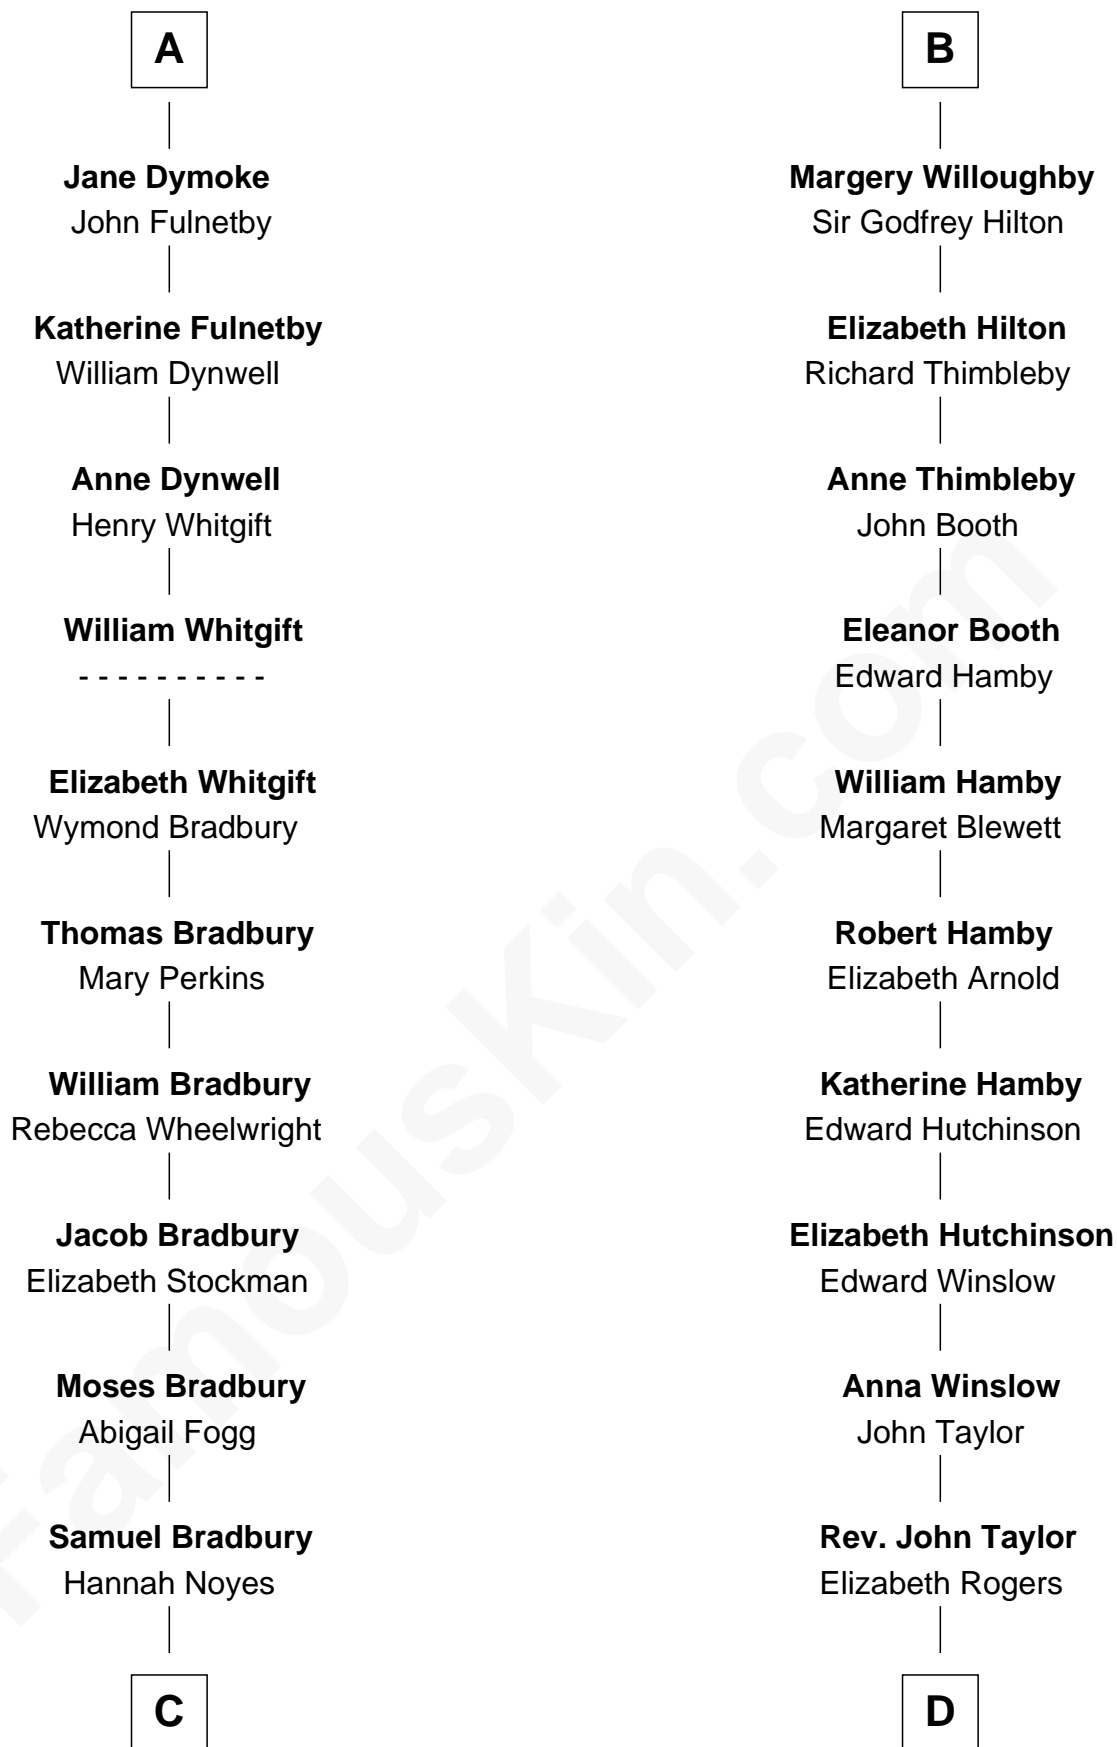

FamousKin.com Relationship Chart of

Ray Bradbury

Author of The Martian Chronicles

18th cousin 3 times removed of

Nicholas Gilman

Signer of the U.S. Constitution

C

Samuel Bradbury
Frances Mary Rohead

Samuel Irving Bradbury
Mary Adell Spaulding

Samuel Hinkston Bradbury
Minnie Alice Davis

Leonard Spaulding Bradbury
Esther Marie Moberg

Ray Bradbury
Author of The Martian Chronicles

D

Ann Taylor
Nicholas Gilman