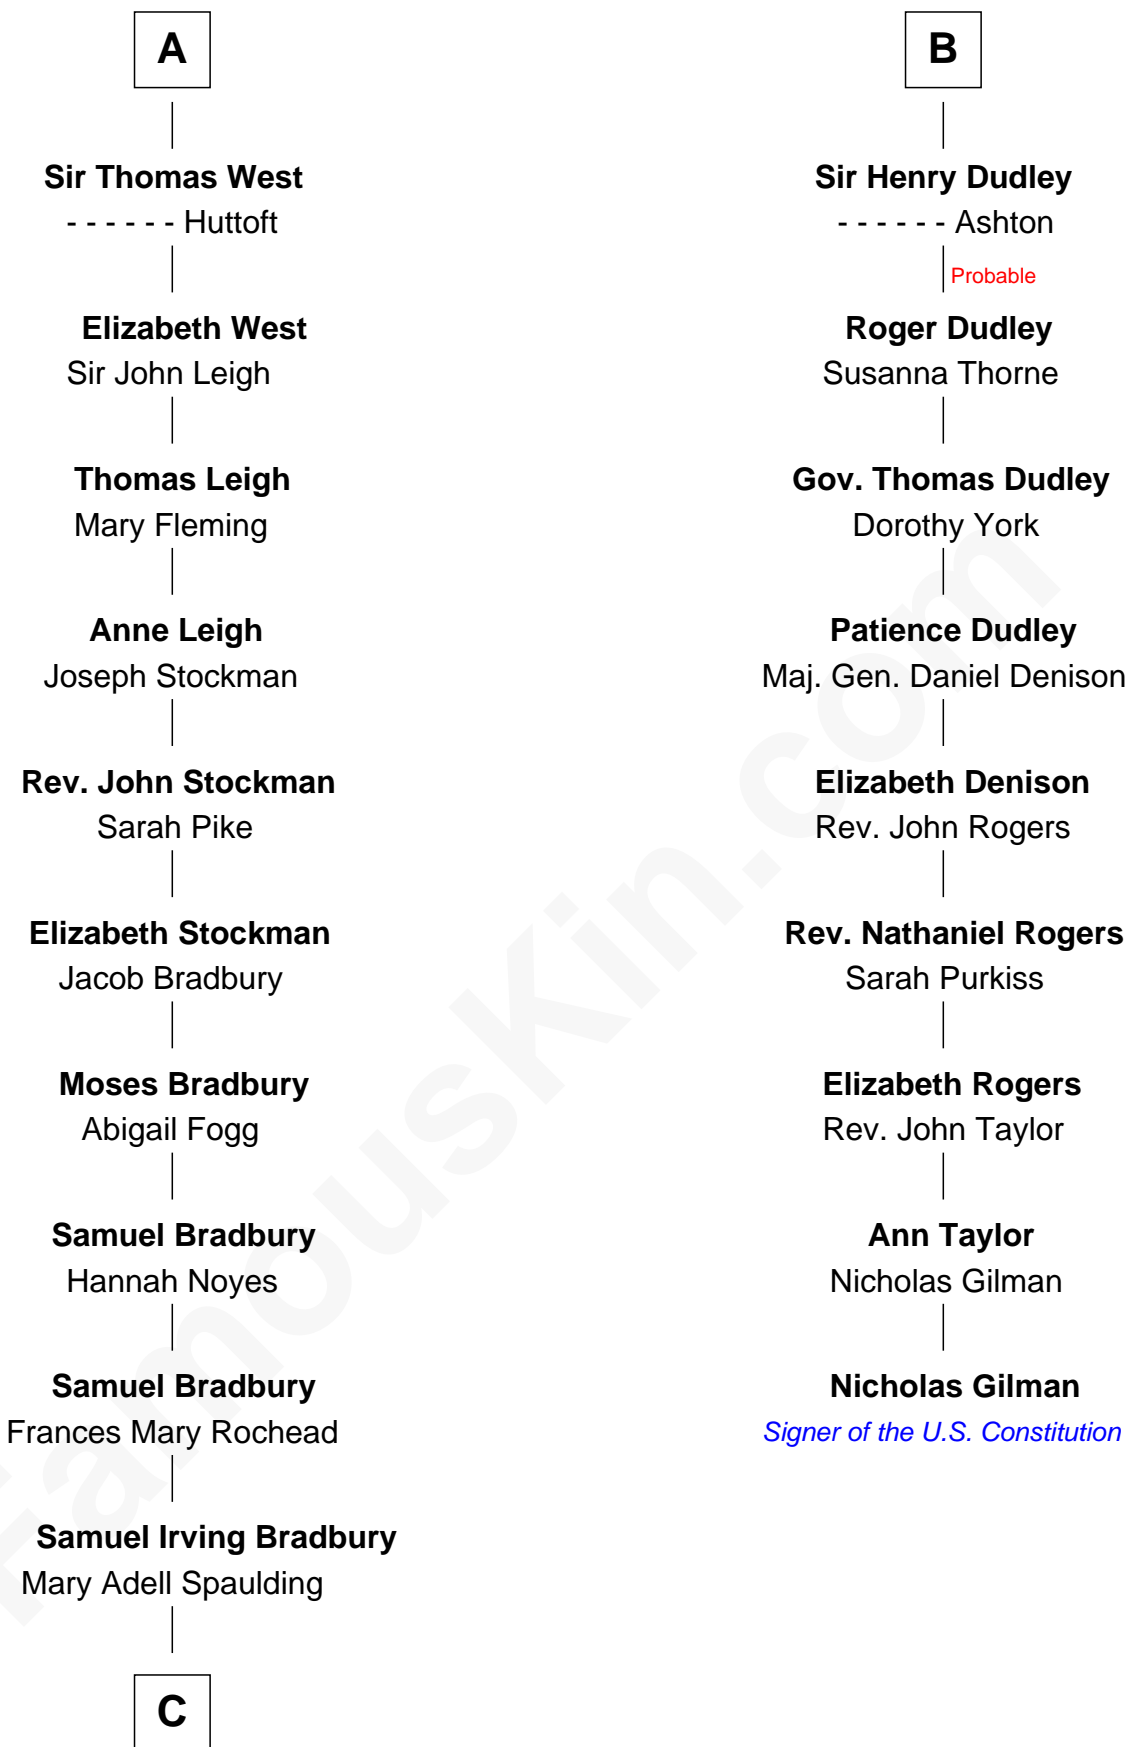

FamousKin.com Relationship Chart of

Ray Bradbury

Author of The Martian Chronicles

15th cousin 4 times removed of

Nicholas Gilman

Signer of the U.S. Constitution

Sir Robert de Holland

Maude la Zouche

C

—
Samuel Hinkston Bradbury

Minnie Alice Davis

—
Leonard Spaulding Bradbury

Esther Marie Moberg

—
Ray Bradbury

Author of [The Martian Chronicles](#)

FamousKin.com