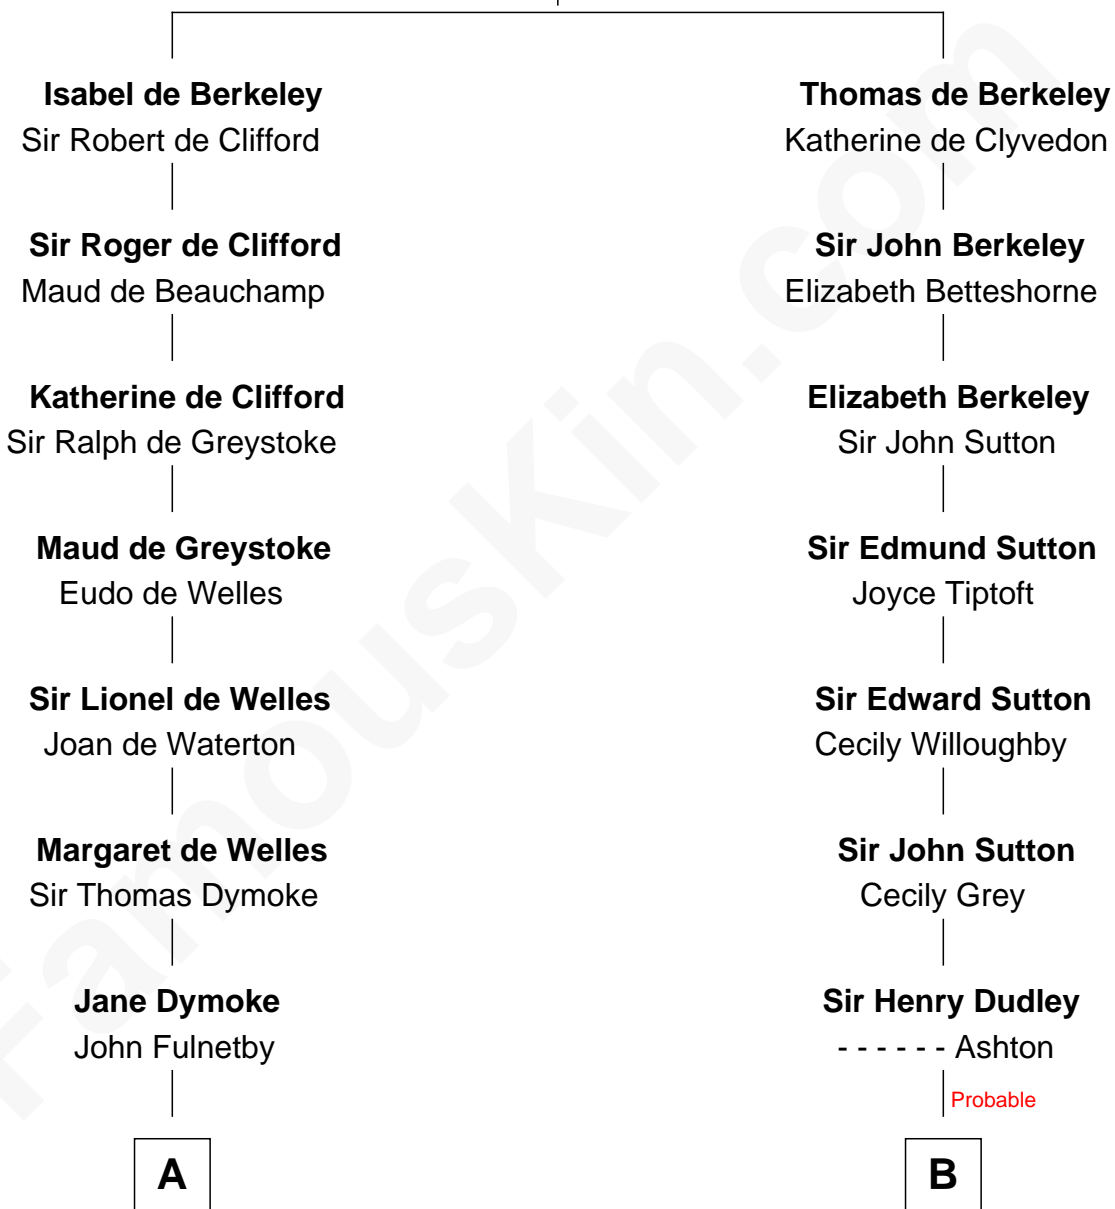

# FamousKin.com Relationship Chart of

**Ray Bradbury**

*Author of The Martian Chronicles*

**14th cousin 6 times removed of**

**Nicholas Gilman**

*Signer of the U.S. Constitution*

**Sir Maurice de Berkeley**

Eve la Zouche

**C**

—  
**Samuel Irving Bradbury**

Mary Adell Spaulding

—  
**Samuel Hinkston Bradbury**

Minnie Alice Davis

—  
**Leonard Spaulding Bradbury**

Esther Marie Moberg

—  
**Ray Bradbury**

*Author of [The Martian Chronicles](#)*

FamousKin.com