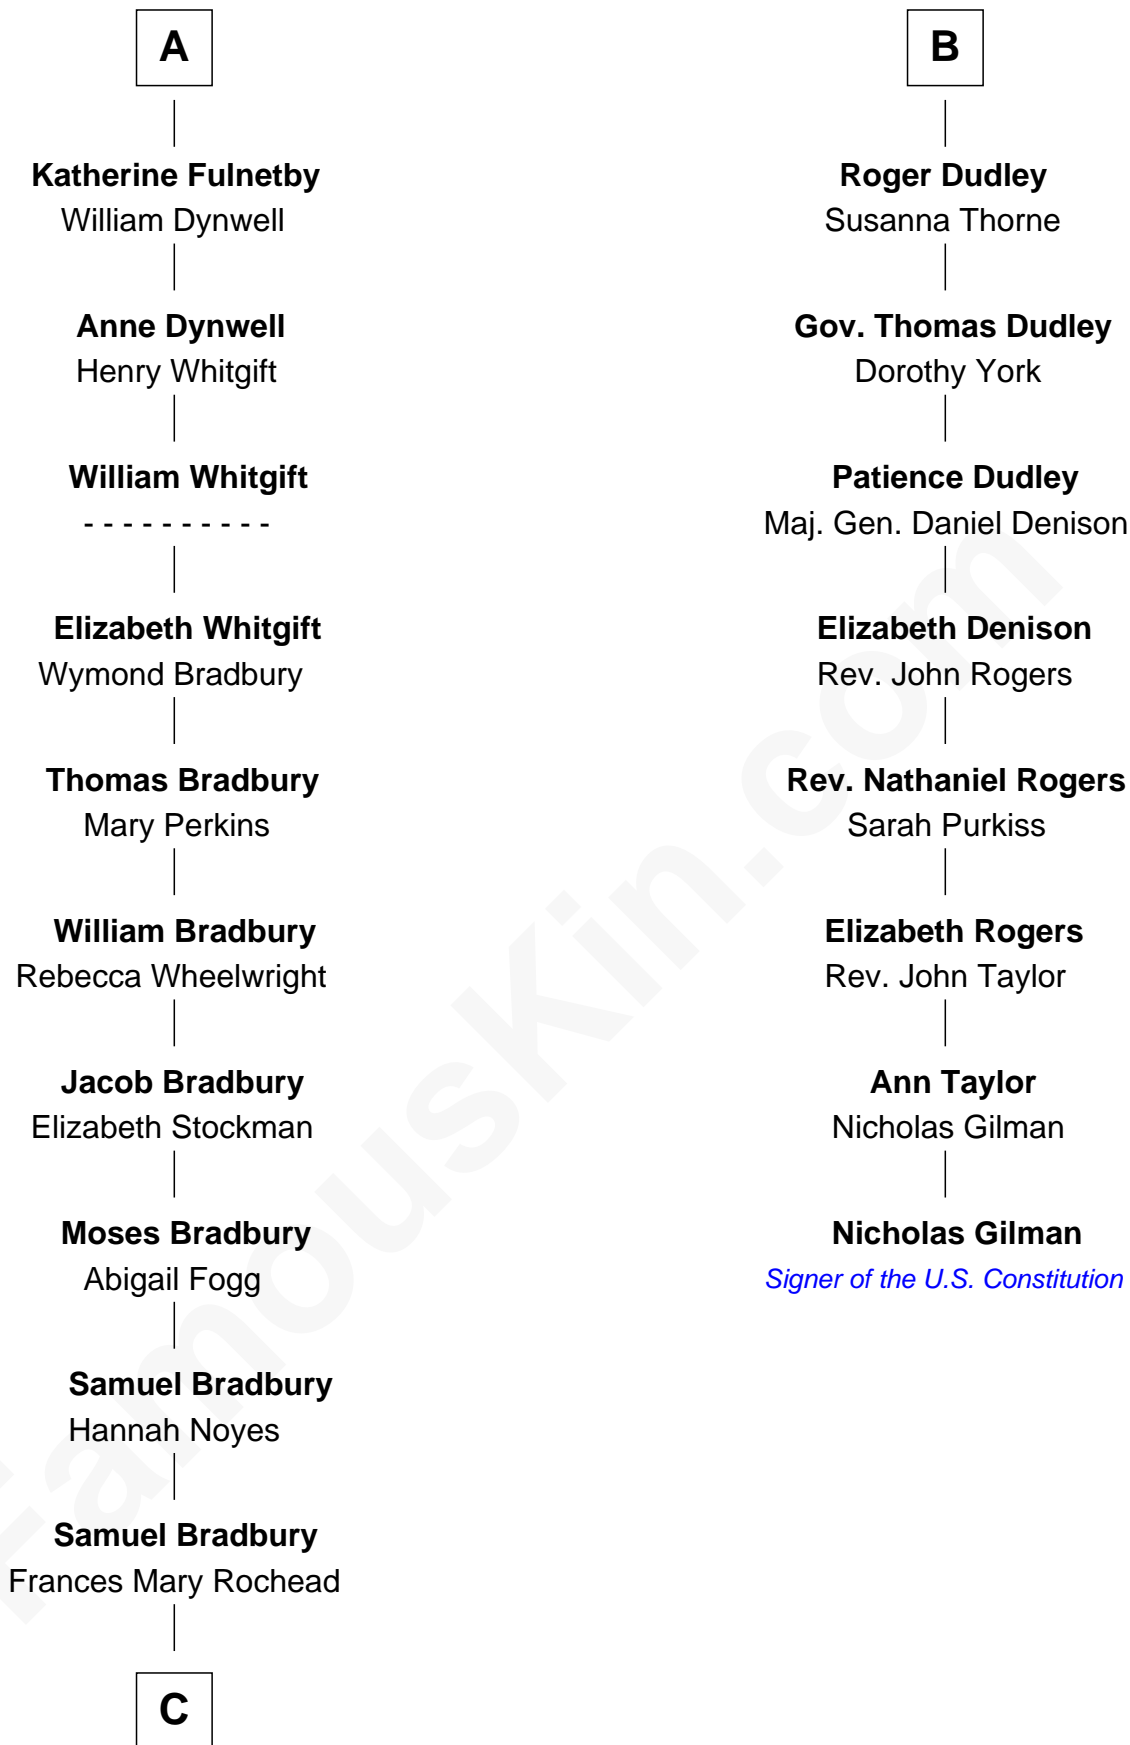

# FamousKin.com Relationship Chart of

**Ray Bradbury**

*Author of The Martian Chronicles*

**14th cousin 6 times removed of**

**Nicholas Gilman**

*Signer of the U.S. Constitution*

**Sir Maurice de Berkeley**

Eve la Zouche

**C**

—  
**Samuel Irving Bradbury**

Mary Adell Spaulding

—  
**Samuel Hinkston Bradbury**

Minnie Alice Davis

—  
**Leonard Spaulding Bradbury**

Esther Marie Moberg

—  
**Ray Bradbury**

*Author of [The Martian Chronicles](#)*

FamousKin.com