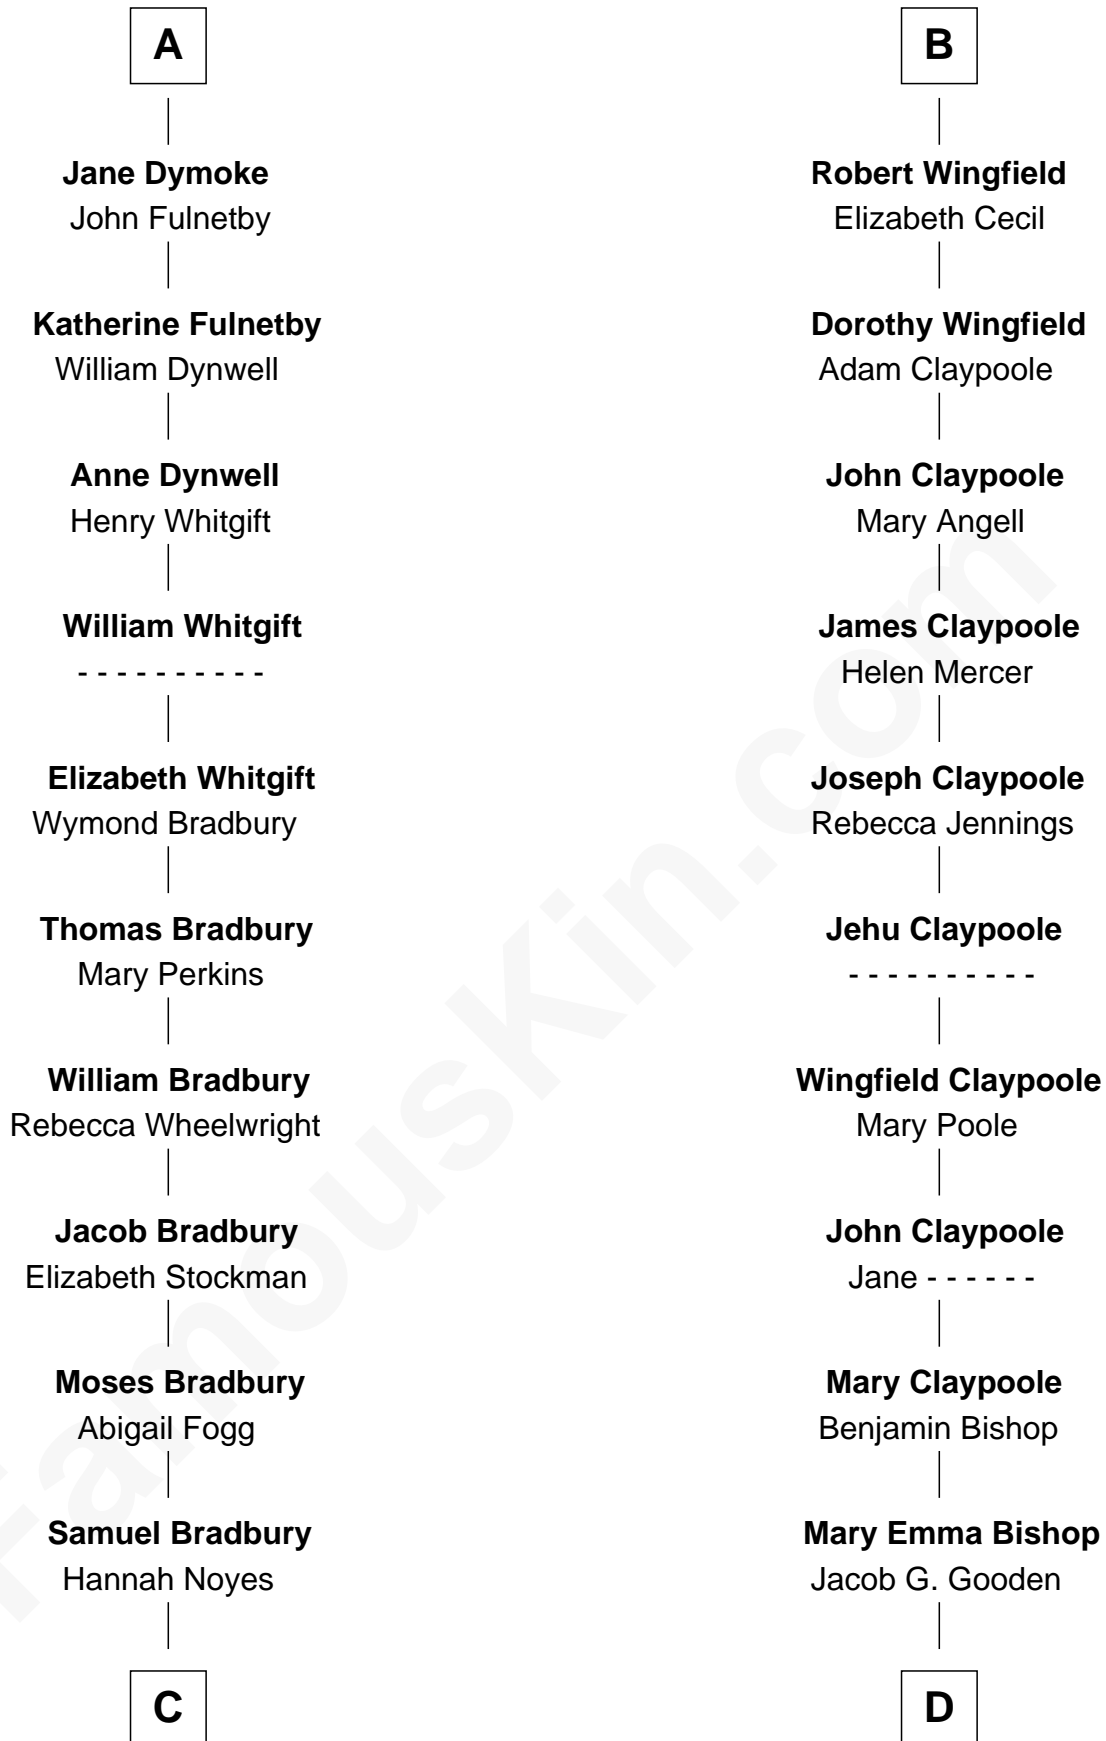

FamousKin.com

Relationship Chart of

Ray Bradbury

Author of The Martian Chronicles

20th cousin 1 time removed of

Valerie Bertinelli

Television Actress

C

Samuel Bradbury
Frances Mary Rohead

Samuel Irving Bradbury
Mary Adell Spaulding

Samuel Hinkston Bradbury
Minnie Alice Davis

Leonard Spaulding Bradbury
Esther Marie Moberg

Ray Bradbury
Author of The Martian Chronicles