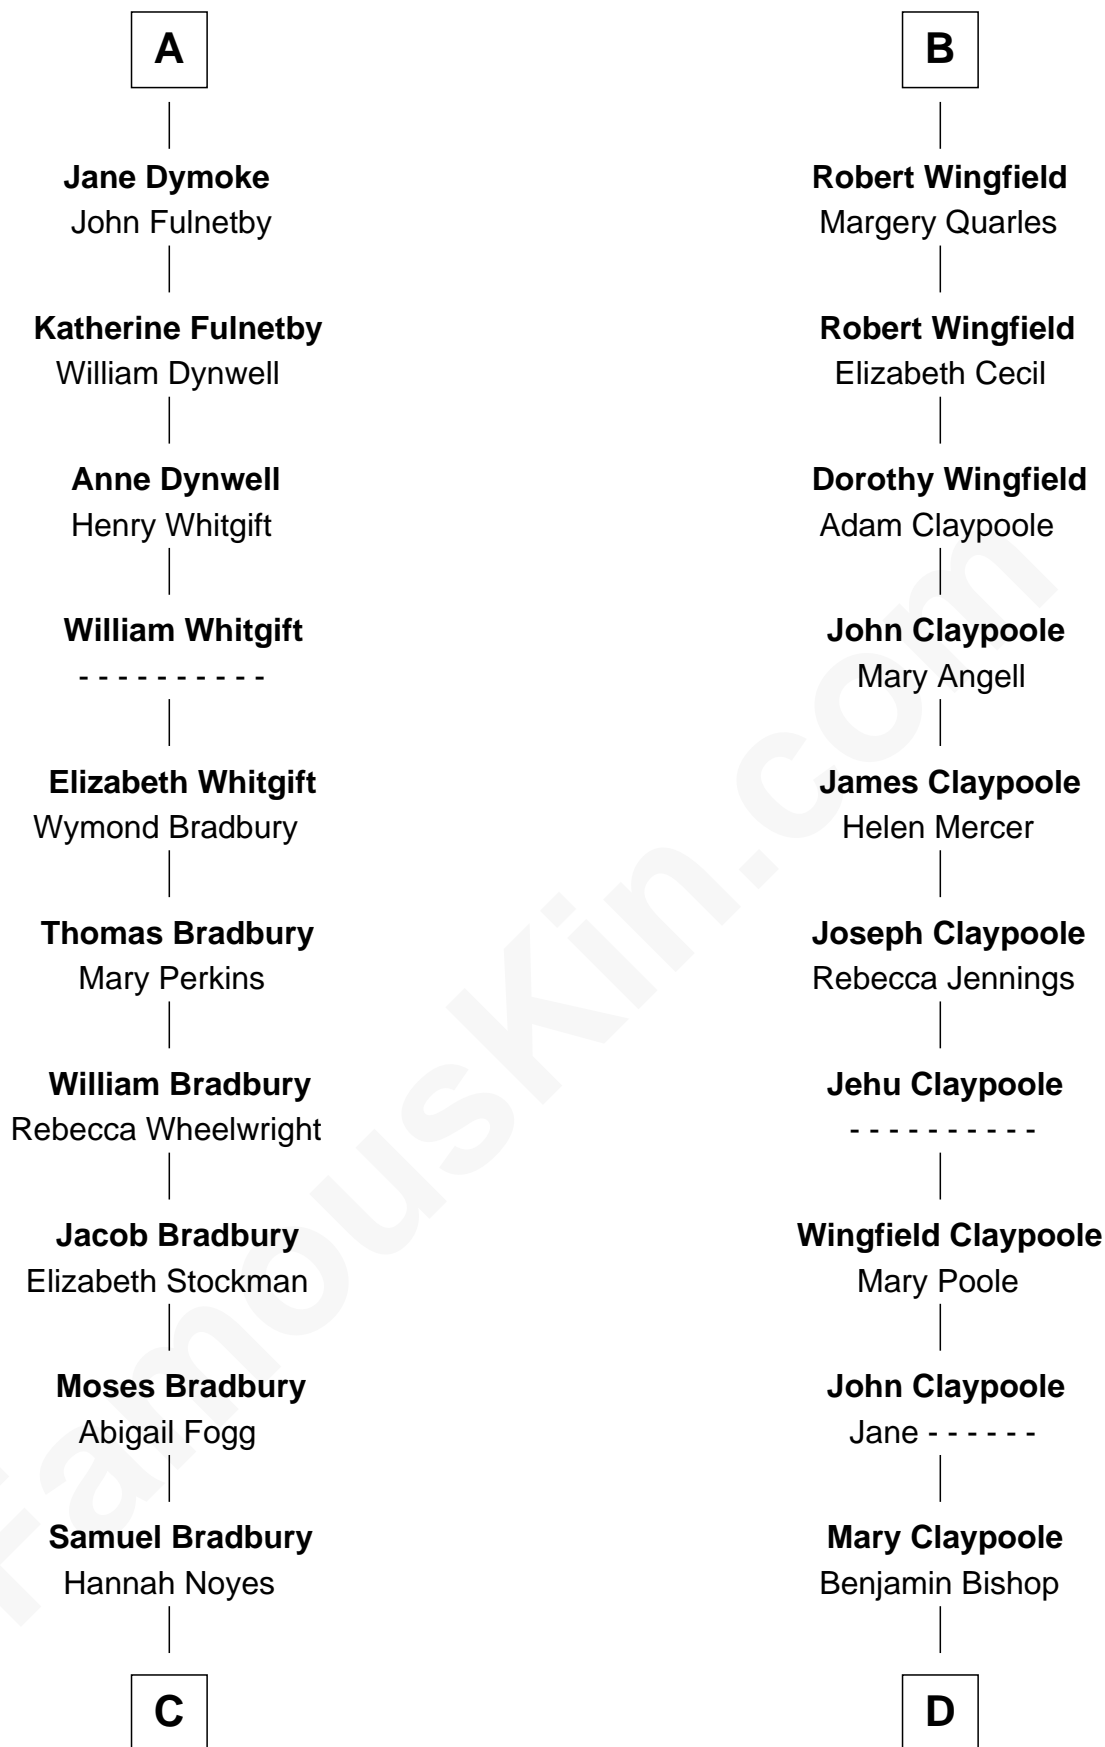

# FamousKin.com Relationship Chart of

**Ray Bradbury**

*Author of The Martian Chronicles*

21st cousin of

**Valerie Bertinelli**

*Television Actress*

**C**

**Samuel Bradbury**  
Frances Mary Rohead

**Samuel Irving Bradbury**  
Mary Adell Spaulding

**Samuel Hinkston Bradbury**  
Minnie Alice Davis

**Leonard Spaulding Bradbury**  
Esther Marie Moberg

**Ray Bradbury**  
*Author of The Martian Chronicles*

**D**

**Mary Emma Bishop**  
Jacob G. Gooden

**Ida P. Gooden**  
Joseph D. Carvin

**Lester Vodges Carvin**  
Elizabeth - - - - -

**Nancy L. Carvin**  
Andrew Francis Bertinelli

**Valerie Bertinelli**  
*Television Actress*