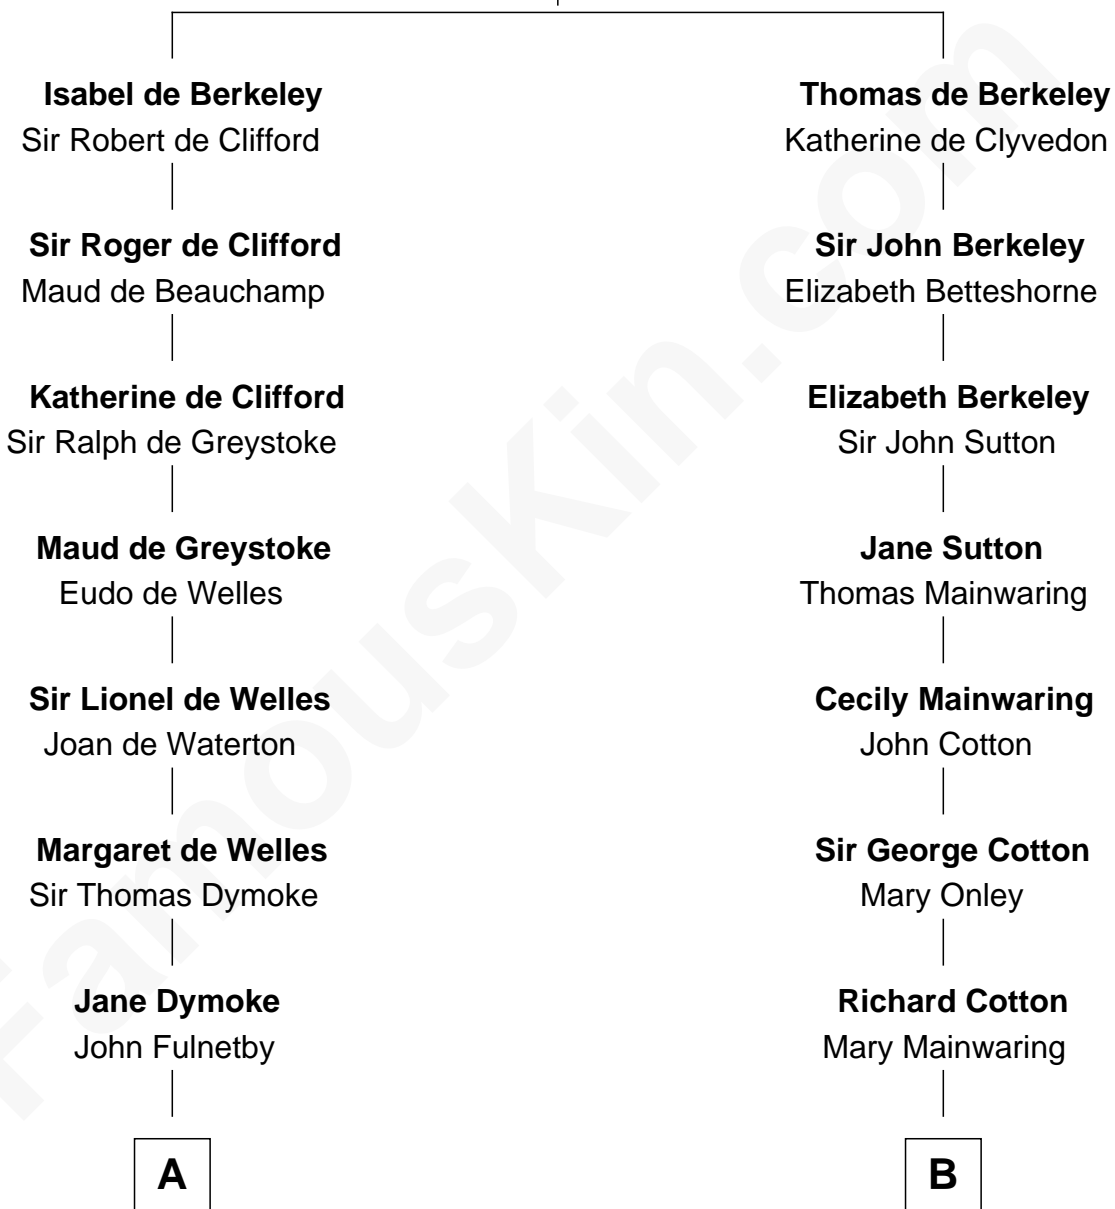

FamousKin.com Relationship Chart of

Ray Bradbury

Author of The Martian Chronicles

20th cousin of

Richard Gere

Movie Actor

Sir Maurice de Berkeley

Eve la Zouche

C

Samuel Irving Bradbury

Mary Adell Spaulding

Samuel Hinkston Bradbury

Minnie Alice Davis

Leonard Spaulding Bradbury

Esther Marie Moberg

Ray Bradbury

Author of The Martian Chronicles

D

Nelson Leroy Tiffany

Evaline Harriet Williams

William Stanton Tiffany

Anna Rebecca Stevens

Doris Anna Tiffany

Homer George Gere