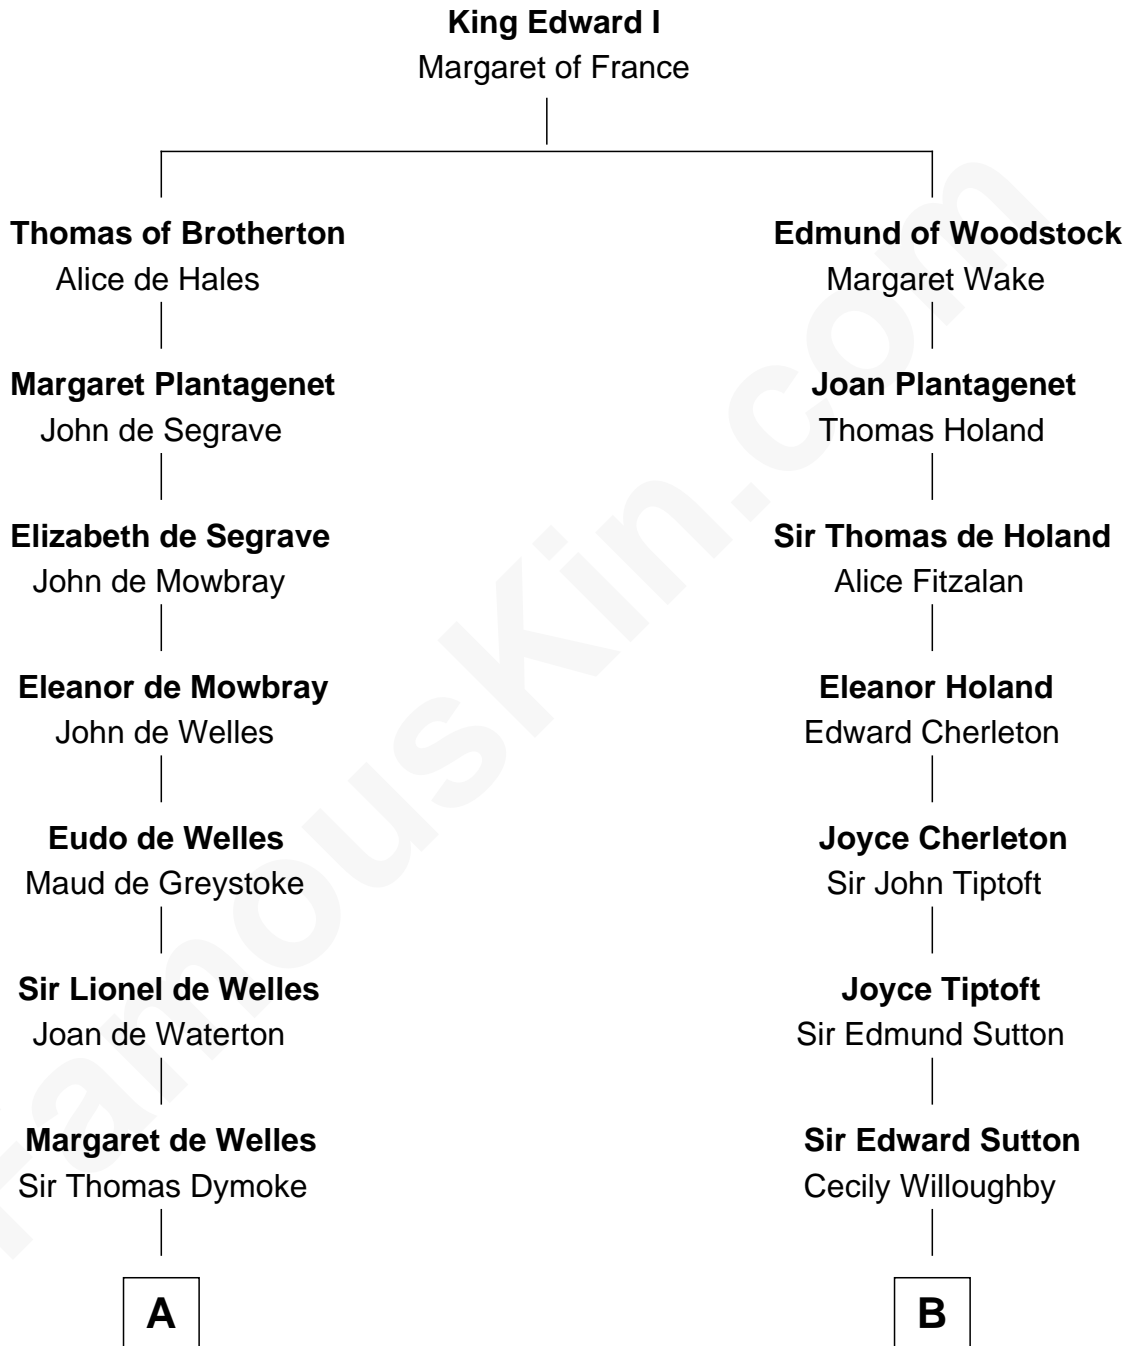

FamousKin.com Relationship Chart of

Ray Bradbury

Author of The Martian Chronicles

20th cousin 1 time removed of

Tennessee Williams

Author of A Streetcar Named Desire

C

Samuel Bradbury
Frances Mary Rohead

Samuel Irving Bradbury
Mary Adell Spaulding

Samuel Hinkston Bradbury
Minnie Alice Davis

Leonard Spaulding Bradbury
Esther Marie Moberg

Ray Bradbury
Author of The Martian Chronicles

D

Cornelius Worcester Coffin
Nancy McCorkle