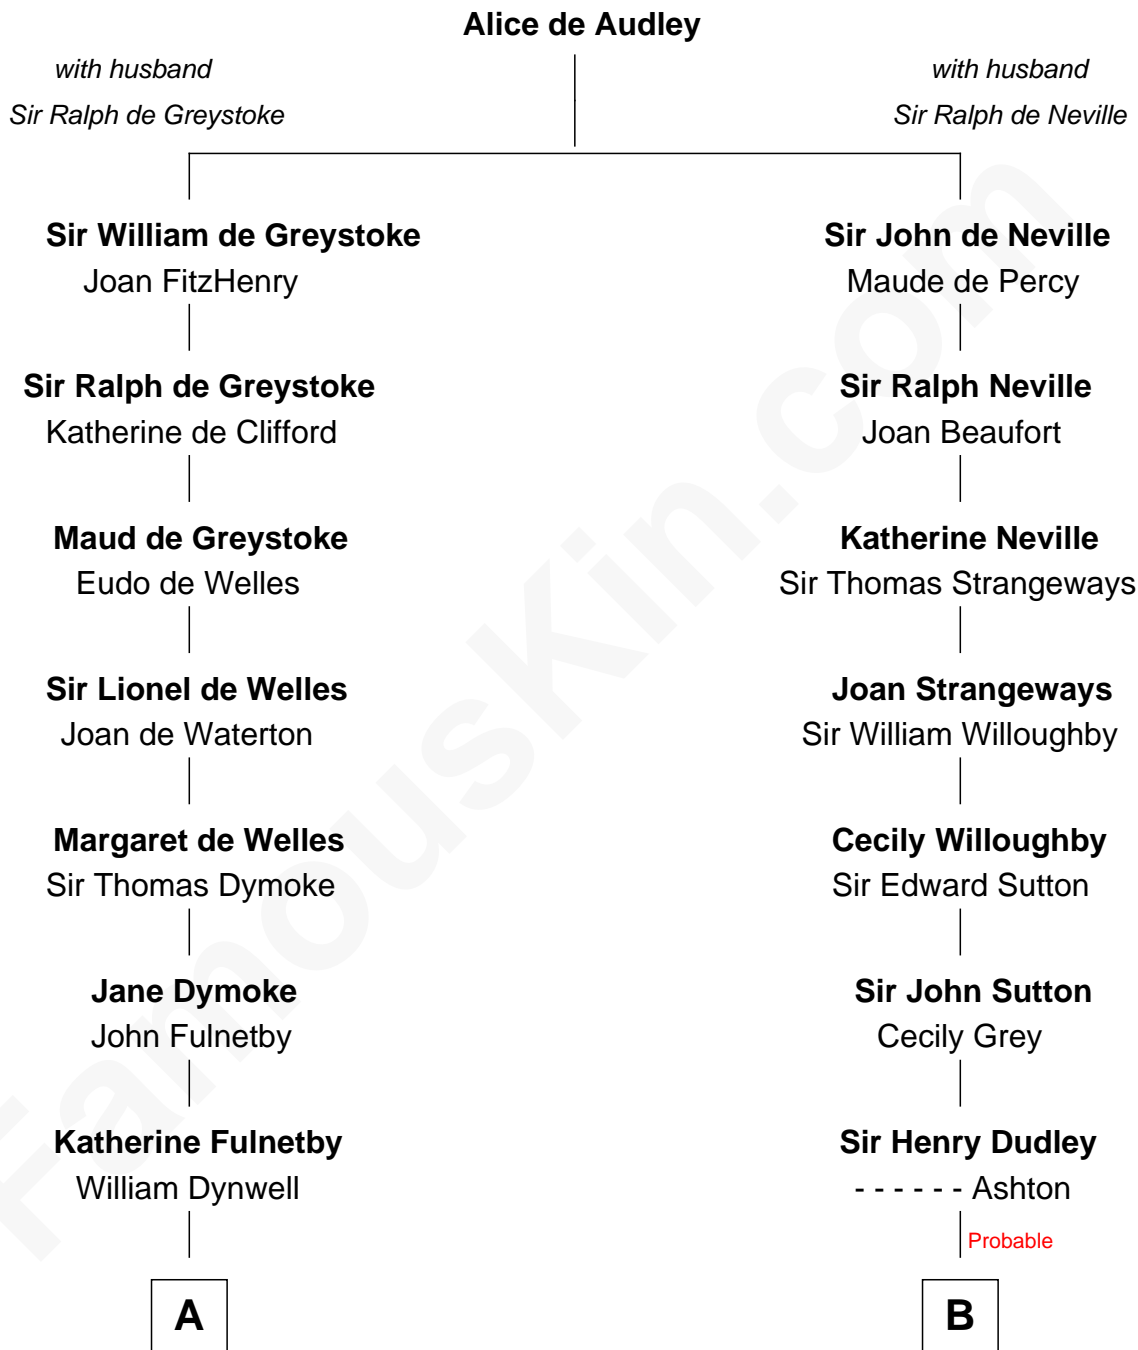

FamousKin.com

Relationship Chart of

Ray Bradbury

Author of The Martian Chronicles

18th cousin 1 time removed of

Tennessee Williams

Author of A Streetcar Named Desire

C

Samuel Hinkston Bradbury

Minnie Alice Davis

Leonard Spaulding Bradbury

Esther Marie Moberg

Ray Bradbury

Author of The Martian Chronicles

D

Cornelius Coffin Williams