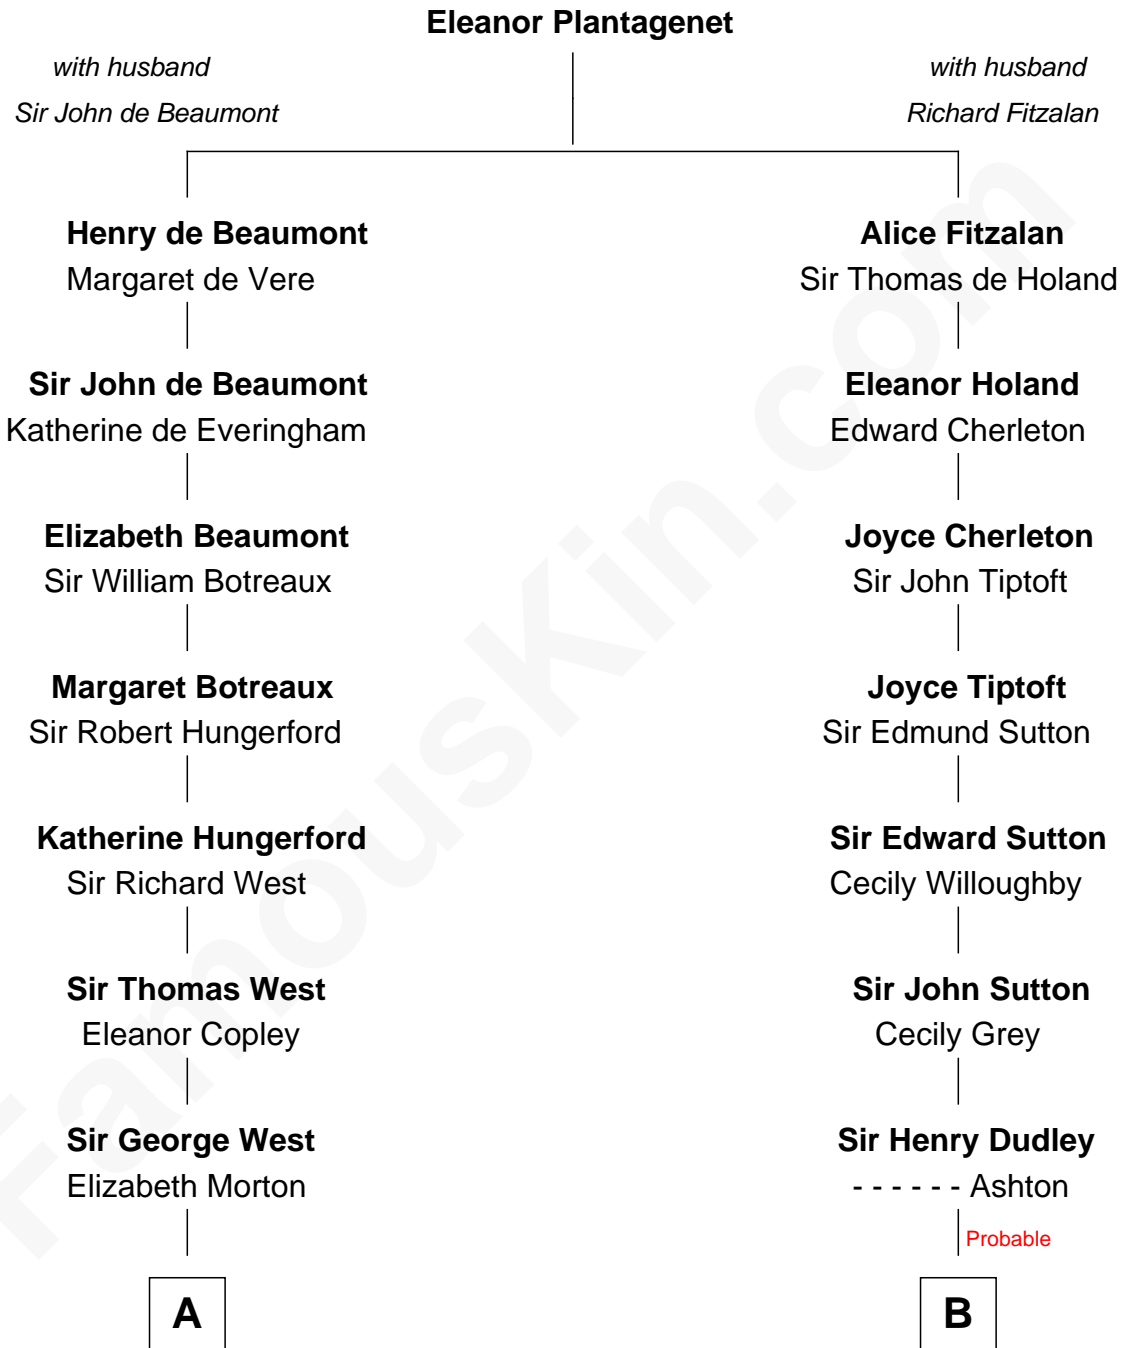

# FamousKin.com Relationship Chart of

**Ray Bradbury**

*Author of The Martian Chronicles*

18th cousin 1 time removed of

**Tennessee Williams**

*Author of A Streetcar Named Desire*

**C**

**Samuel Hinkston Bradbury**

Minnie Alice Davis

**Leonard Spaulding Bradbury**

Esther Marie Moberg

**Ray Bradbury**

*Author of The Martian Chronicles*

**D**

**Cornelius Coffin Williams**

Edwina Dakin

**Tennessee Williams**

*Author of A Streetcar Named Desire*

FamousKin.com