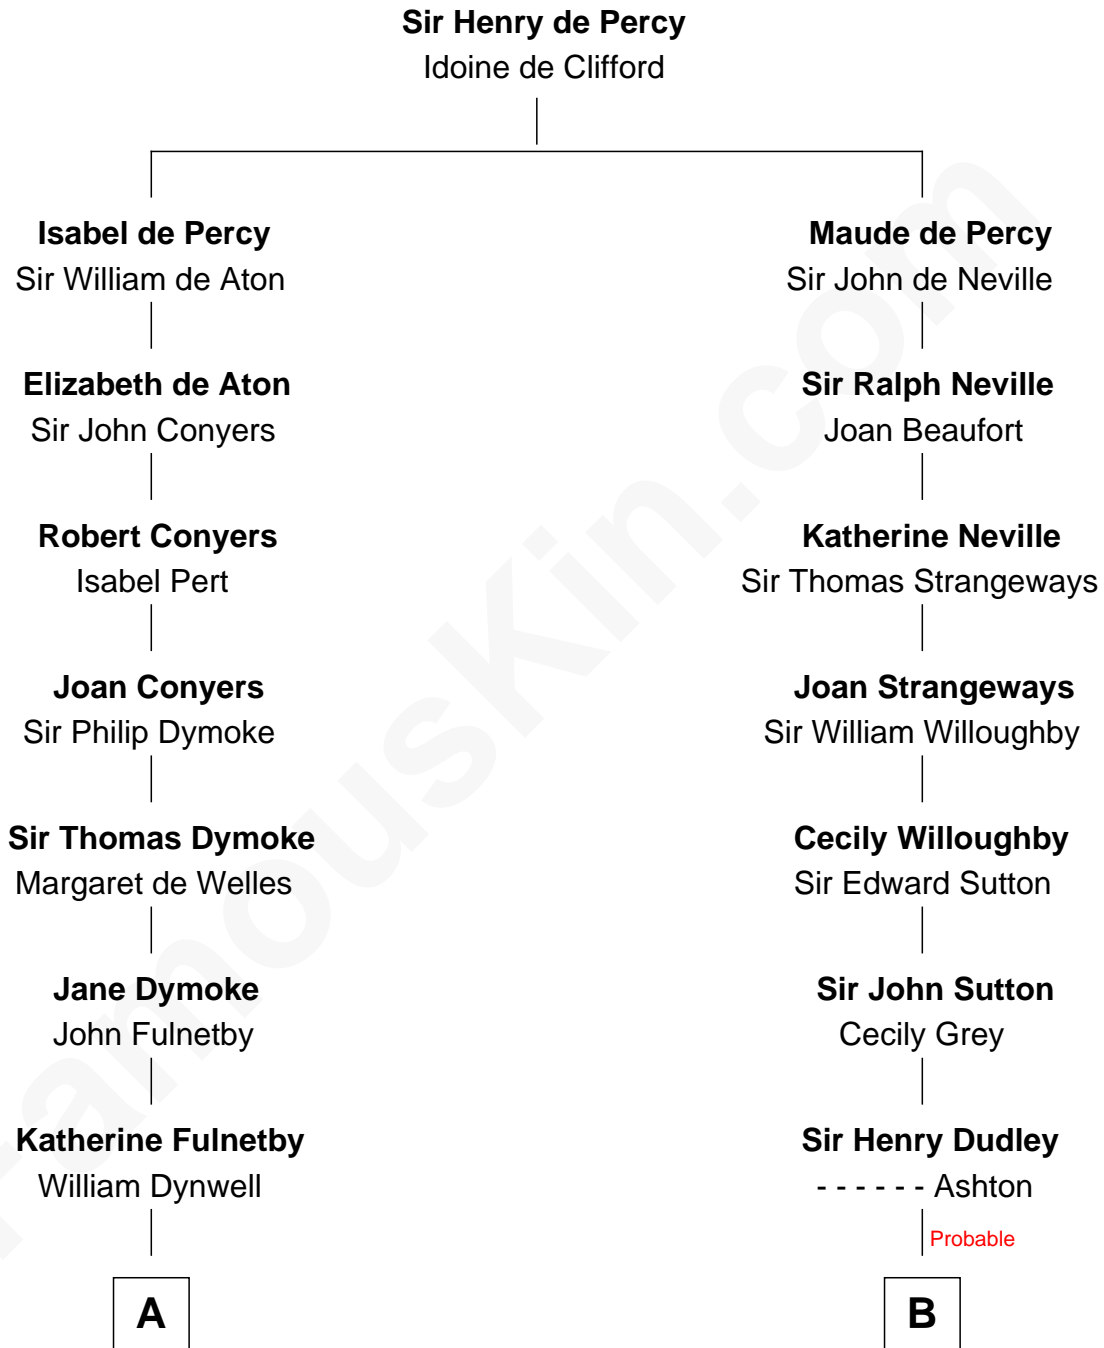

FamousKin.com Relationship Chart of

Ray Bradbury

Author of The Martian Chronicles

18th cousin 1 time removed of

Tennessee Williams

Author of A Streetcar Named Desire

C

Samuel Hinkston Bradbury

Minnie Alice Davis

Leonard Spaulding Bradbury

Esther Marie Moberg

Ray Bradbury

Author of The Martian Chronicles

D

Cornelius Coffin Williams

Edwina Dakin

Tennessee Williams

Author of A Streetcar Named Desire

FamousKin.com