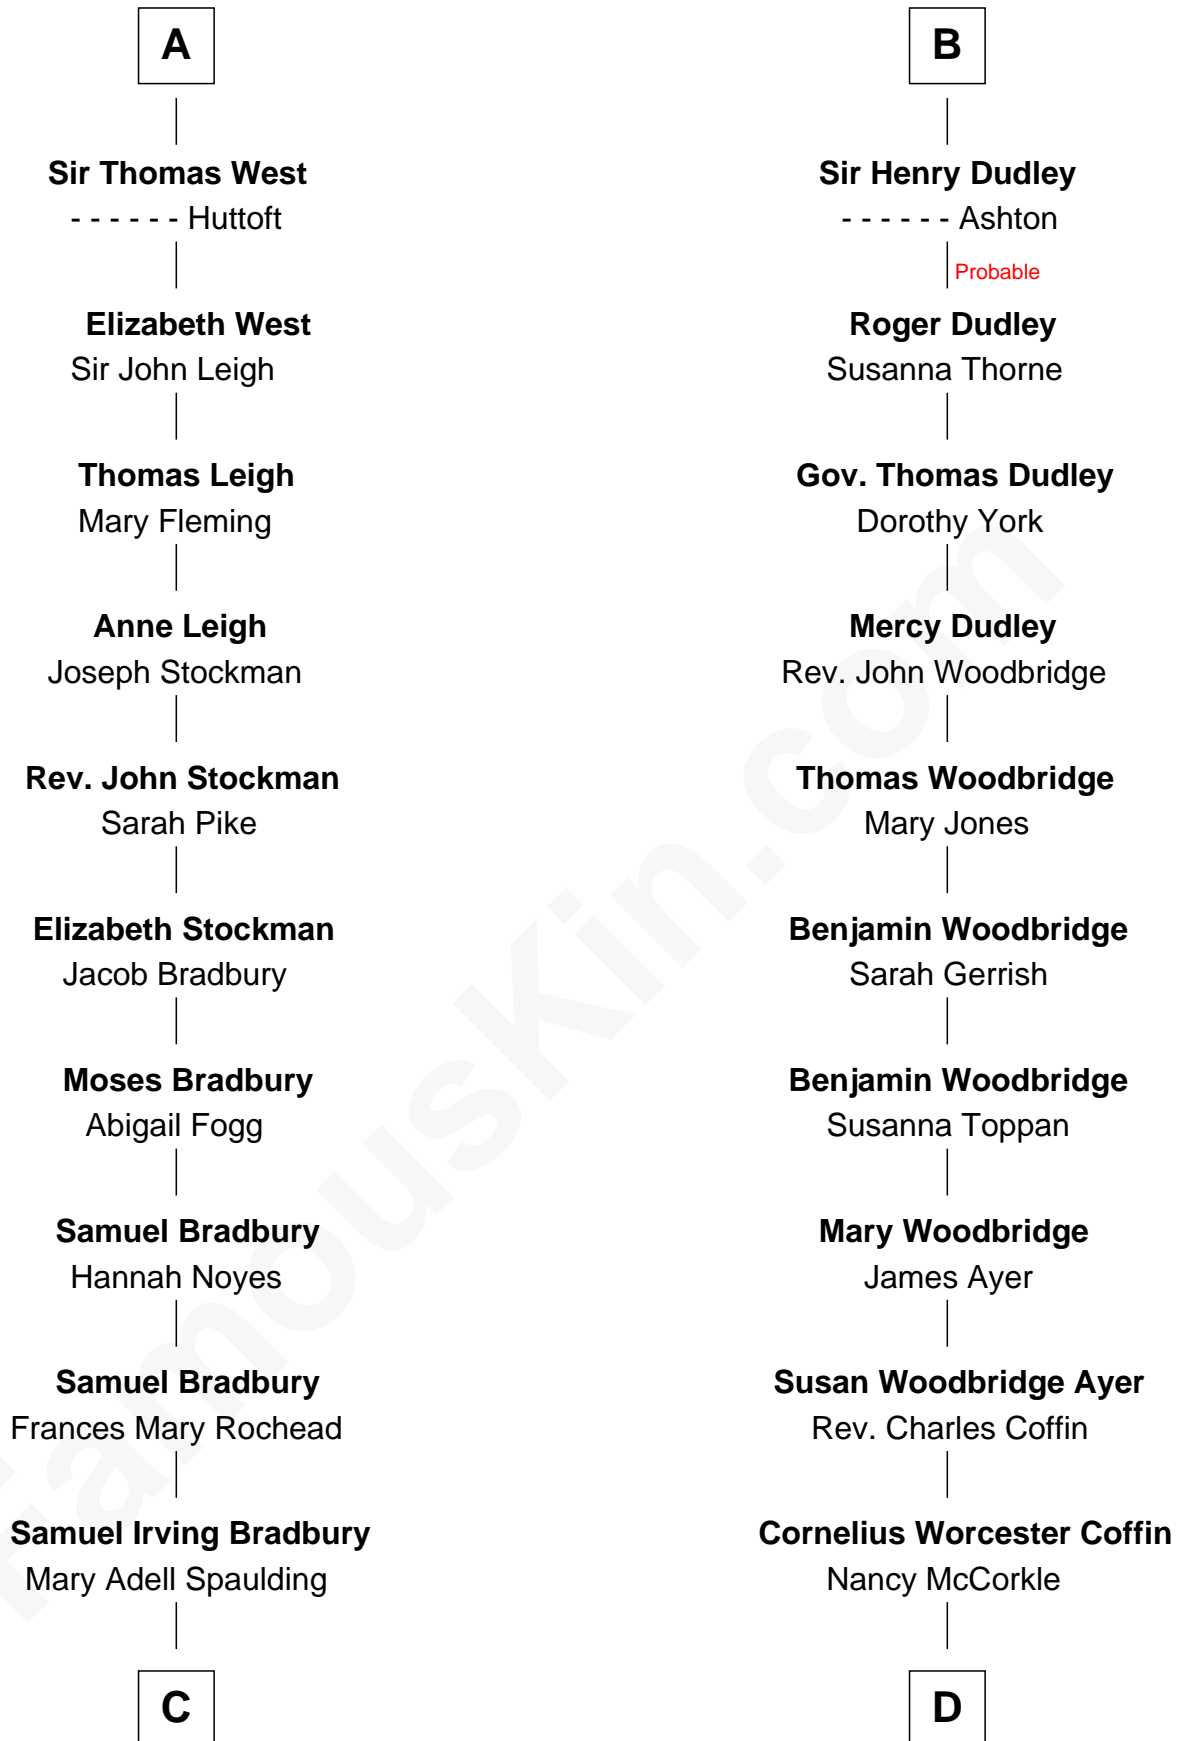

FamousKin.com Relationship Chart of

Ray Bradbury

Author of The Martian Chronicles

19th cousin of

Tennessee Williams

Author of A Streetcar Named Desire

Sir Robert de Holland

Maude la Zouche

Margaret de Holland

Sir John de la Warre

Roger de la Warre

Eleanor Mowbray

Joan de la Warre

Sir Thomas West

Sir Reynold West

Margaret Thorley

Sir Richard West

Katherine Hungerford

Sir Thomas West

Eleanor Copley

Sir George West

Elizabeth Morton

A

Thomas Holand

Sir Edmund Sutton

Sir Edward Sutton

Cecily Willoughby

Sir John Sutton

Cecily Grey

B

C

Samuel Hinkston Bradbury