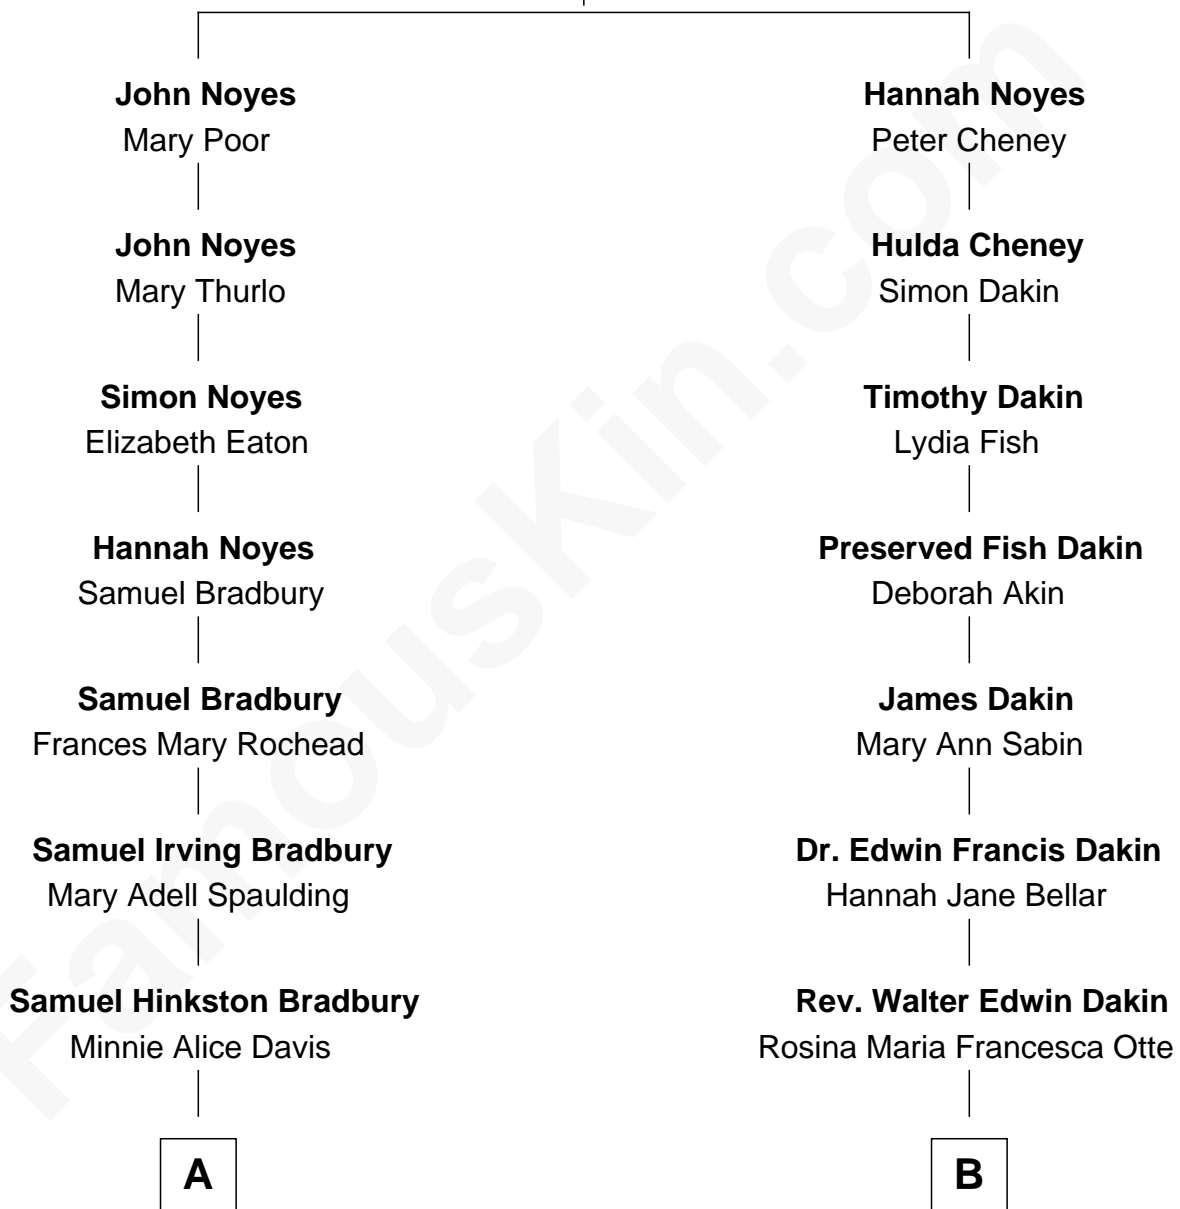

# FamousKin.com Relationship Chart of

**Ray Bradbury**

*Author of The Martian Chronicles*

8th cousin of

**Tennessee Williams**

*Author of A Streetcar Named Desire*

**Nicholas Noyes**

Mary Cutting

FamousKin.com