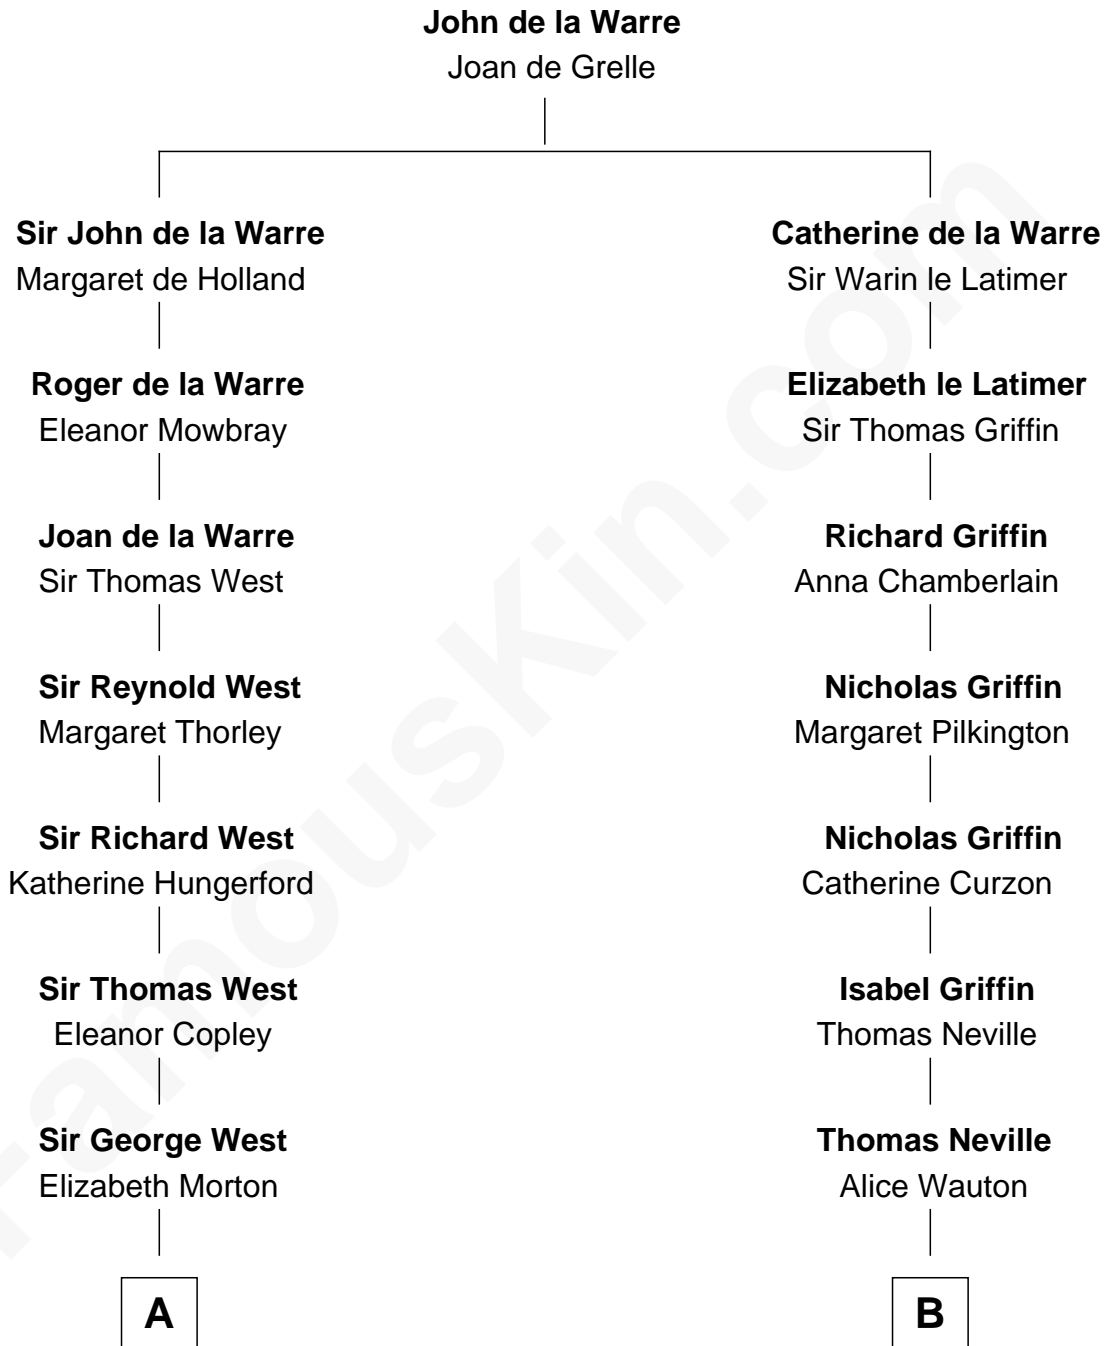

FamousKin.com Relationship Chart of

Ray Bradbury

Author of The Martian Chronicles

15th cousin 4 times removed of

William C. C. Claiborne

1st Governor of Louisiana

C

Samuel Hinkston Bradbury

Minnie Alice Davis

Leonard Spaulding Bradbury

Esther Marie Moberg

Ray Bradbury

Author of The Martian Chronicles

FamousKin.com