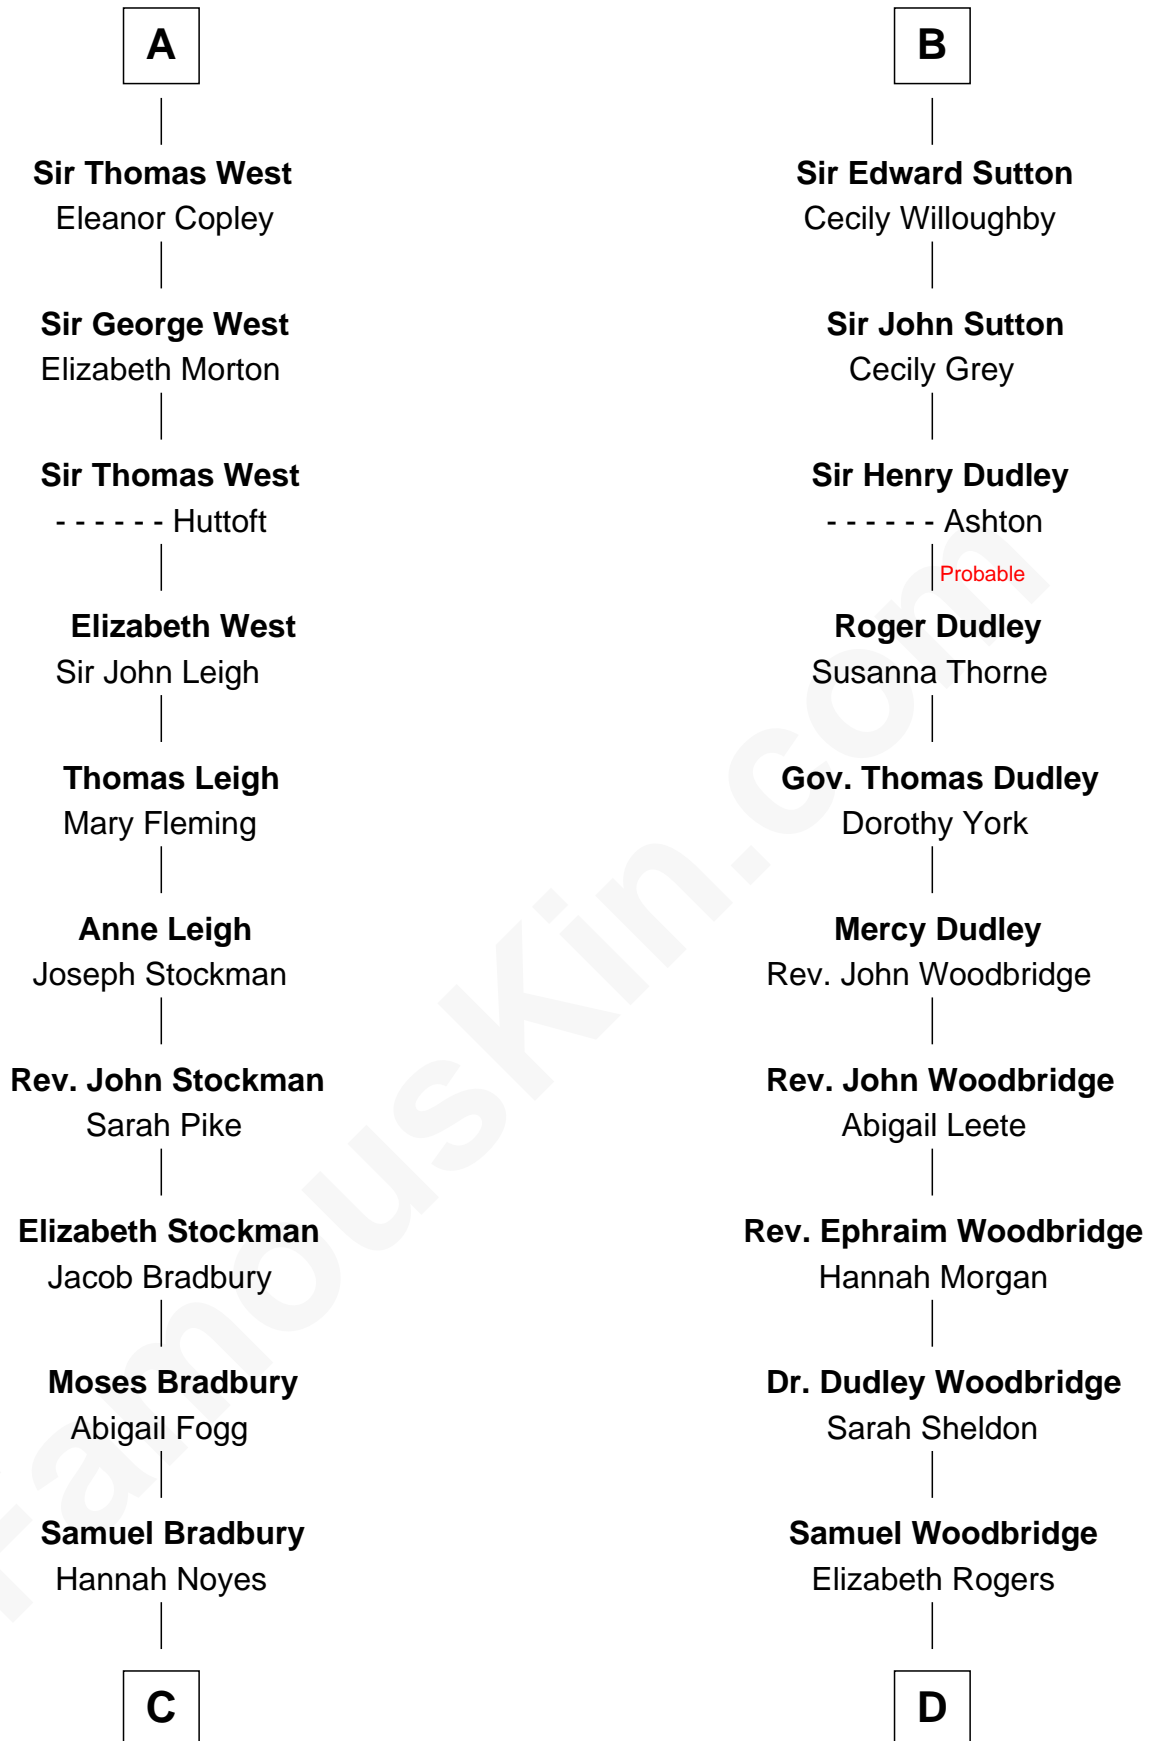

# FamousKin.com Relationship Chart of

**Ray Bradbury**

*Author of The Martian Chronicles*

21st cousin of

**Humphrey Bogart**

*Movie Actor*

**C**

**Samuel Bradbury**  
Frances Mary Rohead

**Samuel Irving Bradbury**  
Mary Adell Spaulding

**Samuel Hinkston Bradbury**  
Minnie Alice Davis

**Leonard Spaulding Bradbury**  
Esther Marie Moberg

**Ray Bradbury**  
*Author of The Martian Chronicles*

**D**

**Charlotte Sophia Woodbridge**  
Dyer Perkins

**Elizabeth Rogers Perkins**  
Harvey Humphrey

**John Perkins Humphrey**  
Frances Dewey Churchill

**Maud Humphrey**  
Dr. Belmont Deforest Bogart

**Humphrey Bogart**  
*Movie Actor*