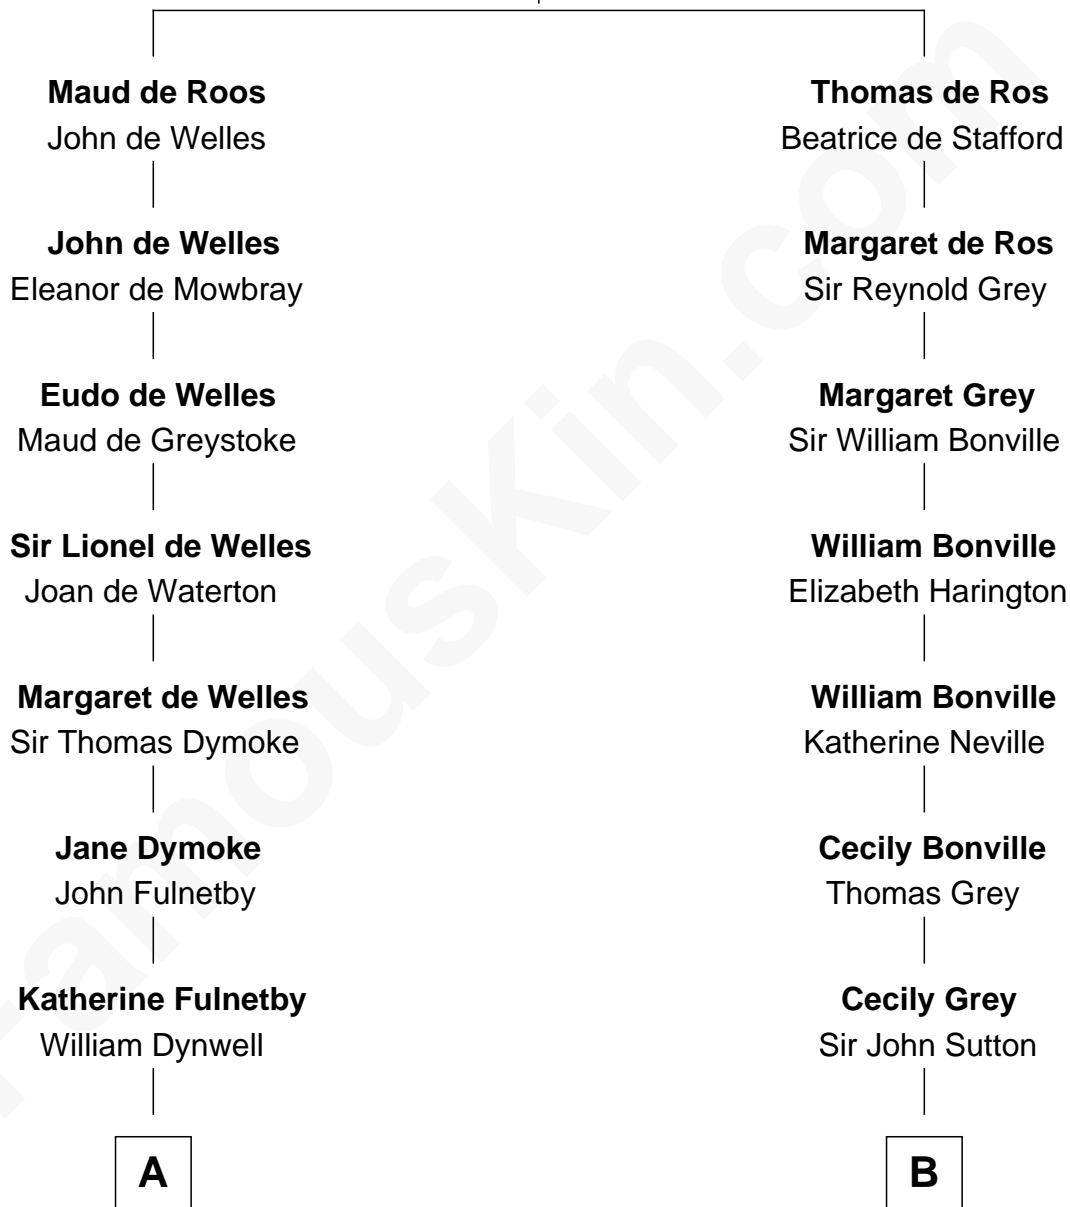

FamousKin.com Relationship Chart of

Ray Bradbury

Author of The Martian Chronicles

19th cousin of

Humphrey Bogart

Movie Actor

Sir William de Ros
Margery de Badlesmere

C

Samuel Hinkston Bradbury

Minnie Alice Davis

Leonard Spaulding Bradbury

Esther Marie Moberg

Ray Bradbury

Author of The Martian Chronicles

D

John Perkins Humphrey