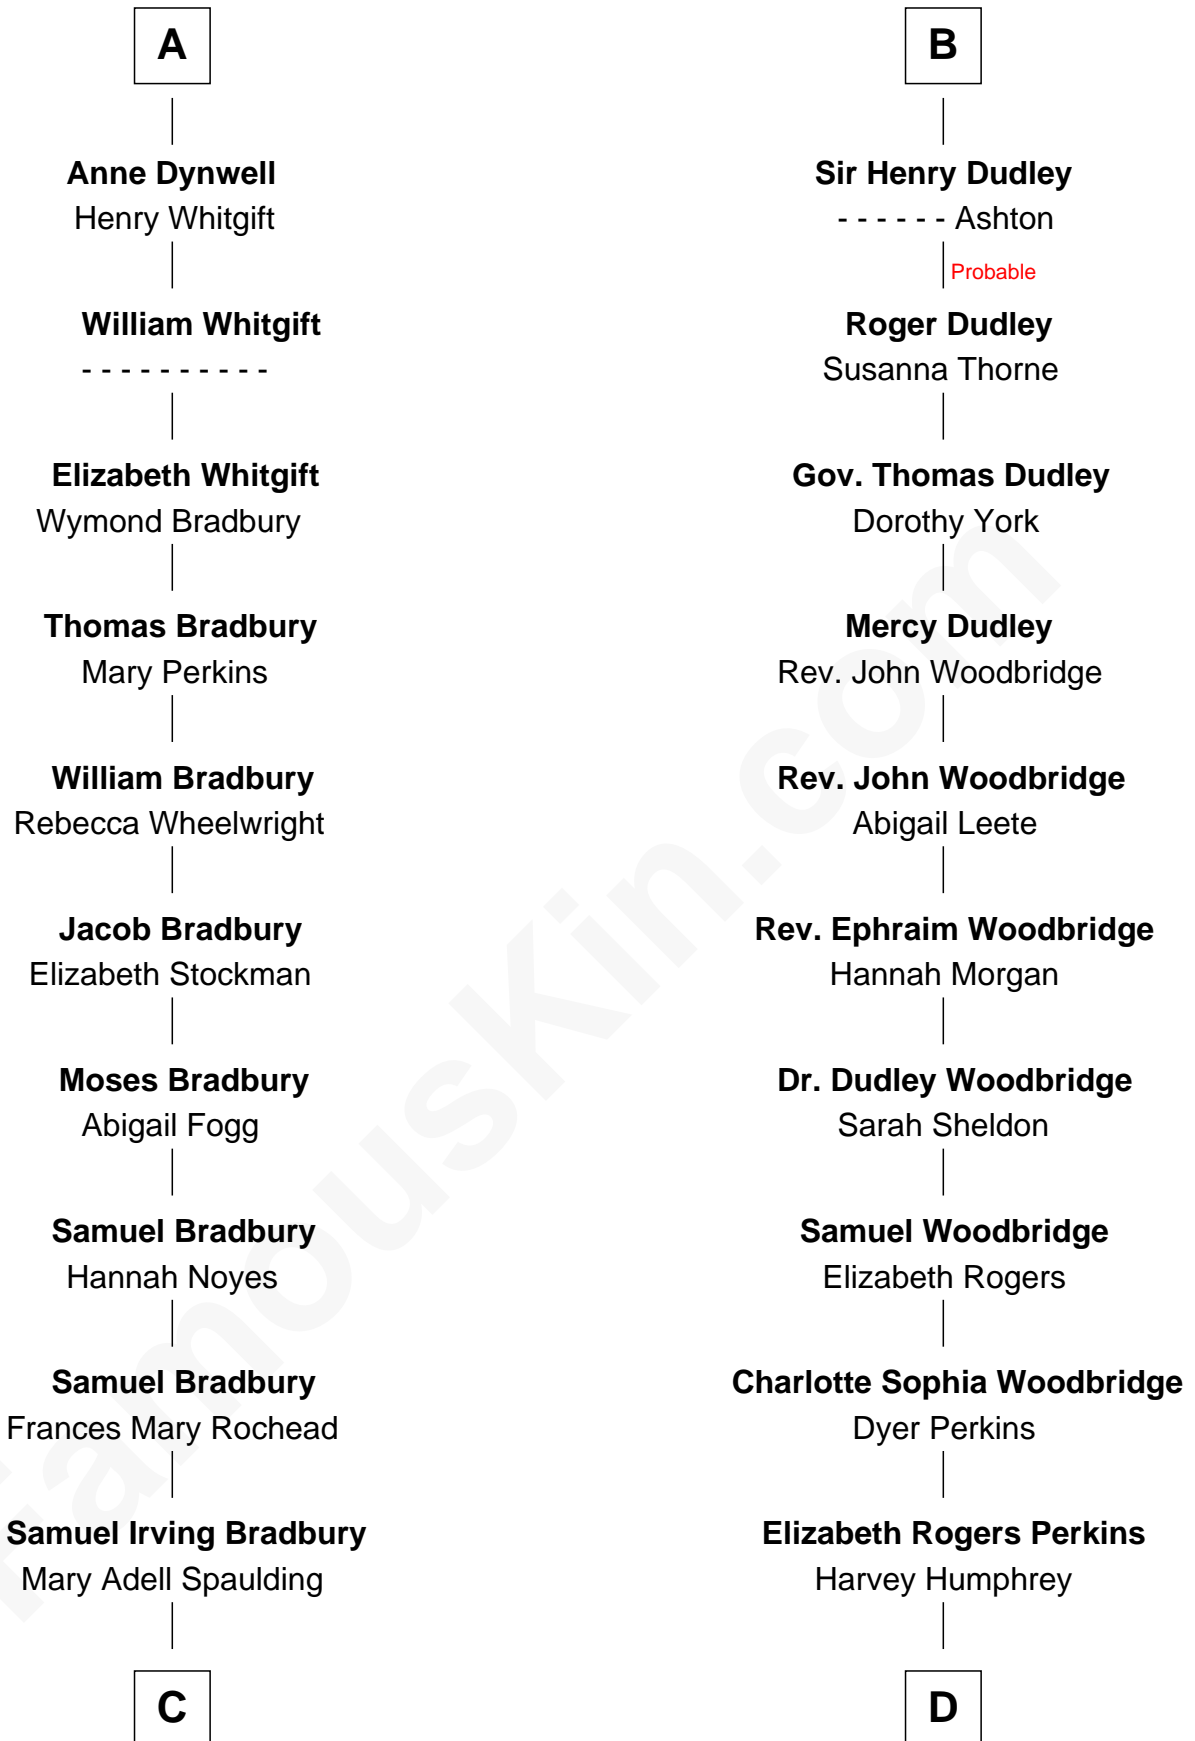

FamousKin.com Relationship Chart of

Ray Bradbury

Author of The Martian Chronicles

19th cousin of

Humphrey Bogart

Movie Actor

Sir William de Ros
Margery de Badlesmere

C

Samuel Hinkston Bradbury

Minnie Alice Davis

Leonard Spaulding Bradbury

Esther Marie Moberg

Ray Bradbury

Author of The Martian Chronicles

D

John Perkins Humphrey