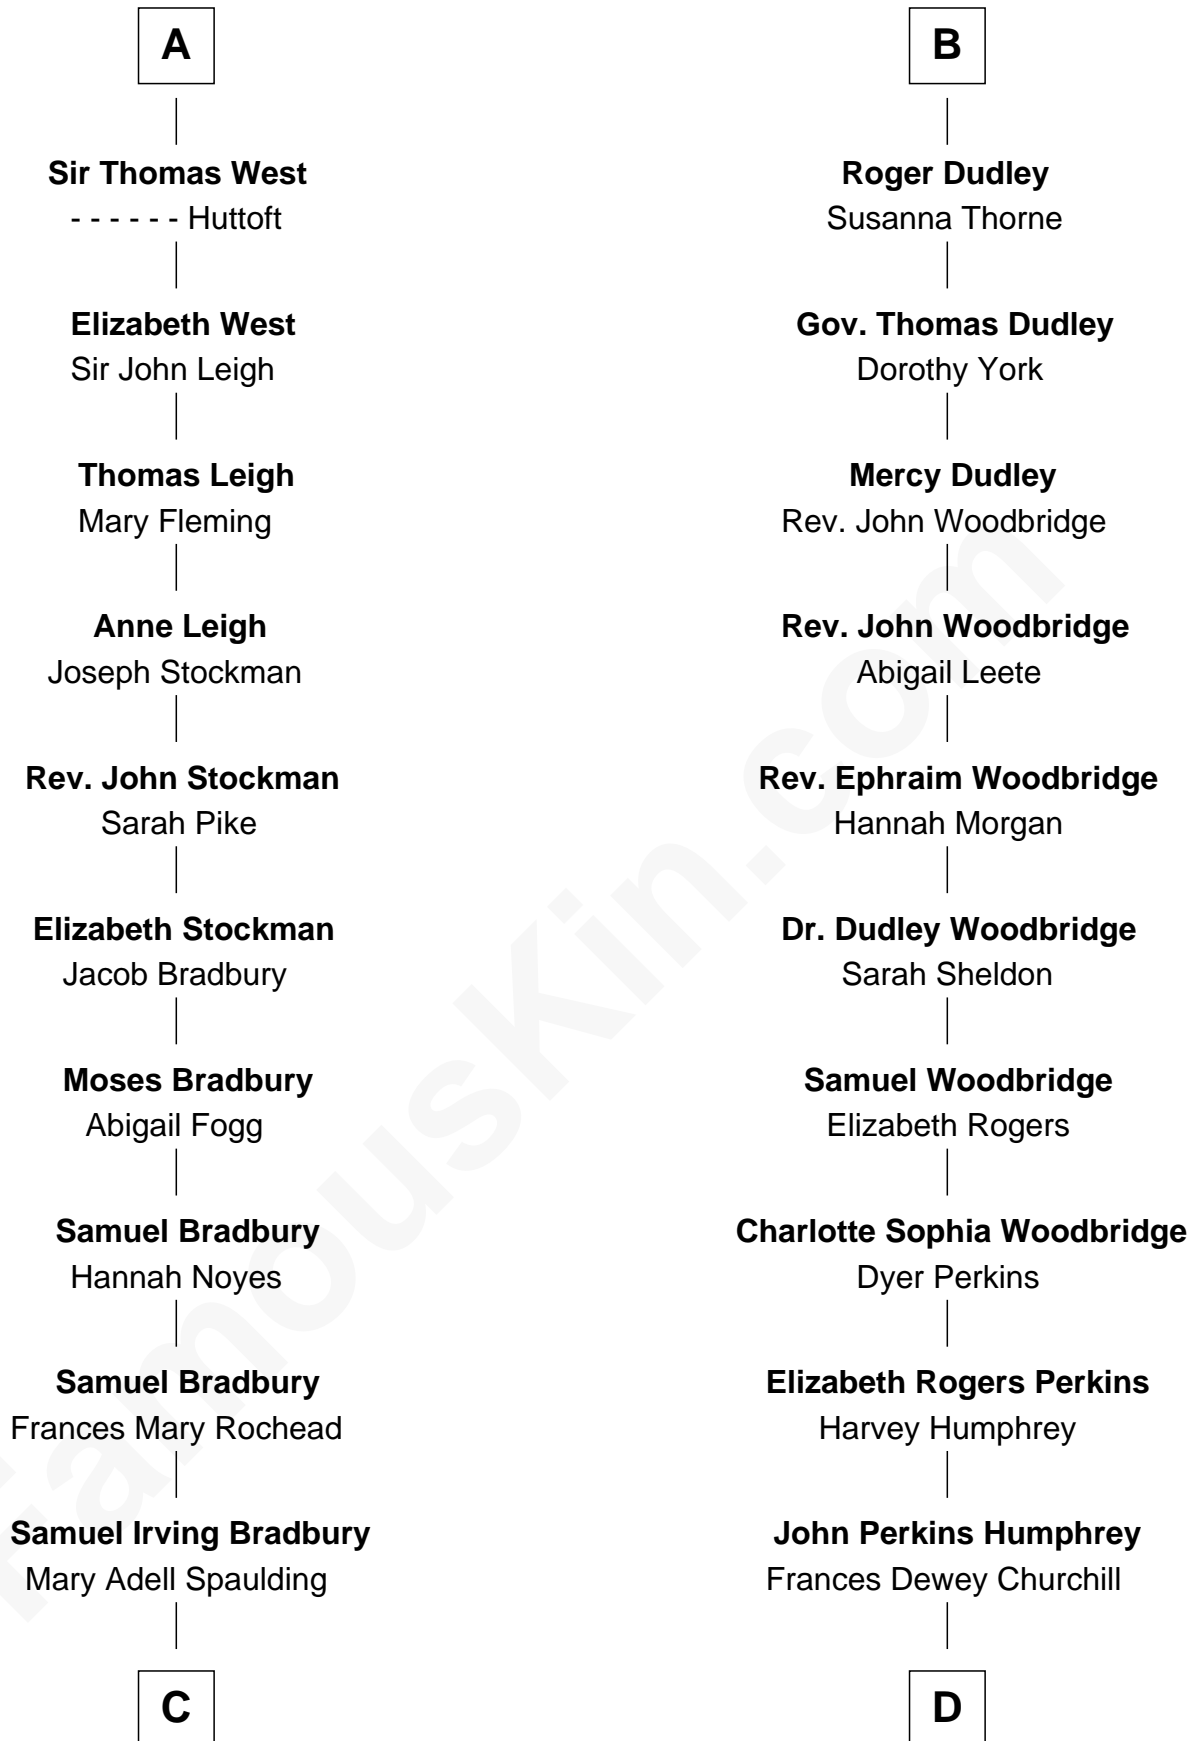

# FamousKin.com Relationship Chart of

**Ray Bradbury**

*Author of The Martian Chronicles*

18th cousin 1 time removed of

**Humphrey Bogart**

*Movie Actor*

**C**

**Samuel Hinkston Bradbury**

Minnie Alice Davis

**Leonard Spaulding Bradbury**

Esther Marie Moberg

**Ray Bradbury**

*Author of The Martian Chronicles*

**D**

**Maud Humphrey**

Dr. Belmont Deforest Bogart