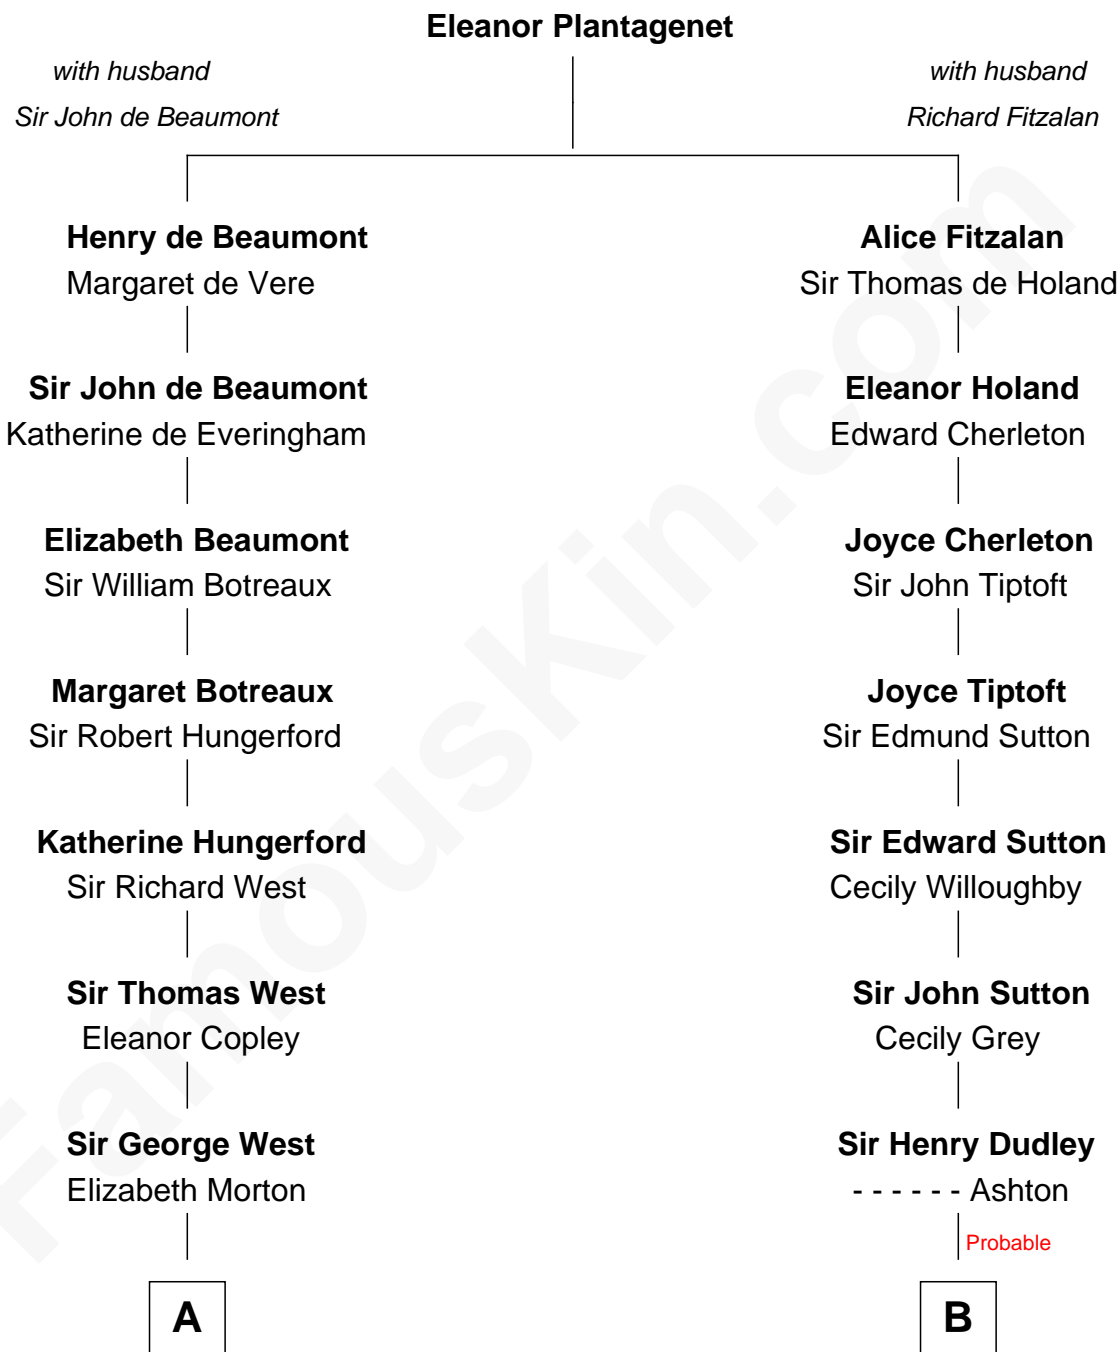

# FamousKin.com Relationship Chart of

**Ray Bradbury**

*Author of The Martian Chronicles*

18th cousin 1 time removed of

**Humphrey Bogart**

*Movie Actor*

**C**

**Samuel Hinkston Bradbury**

Minnie Alice Davis

**Leonard Spaulding Bradbury**

Esther Marie Moberg

**Ray Bradbury**

*Author of The Martian Chronicles*

**D**

**Maud Humphrey**

Dr. Belmont Deforest Bogart