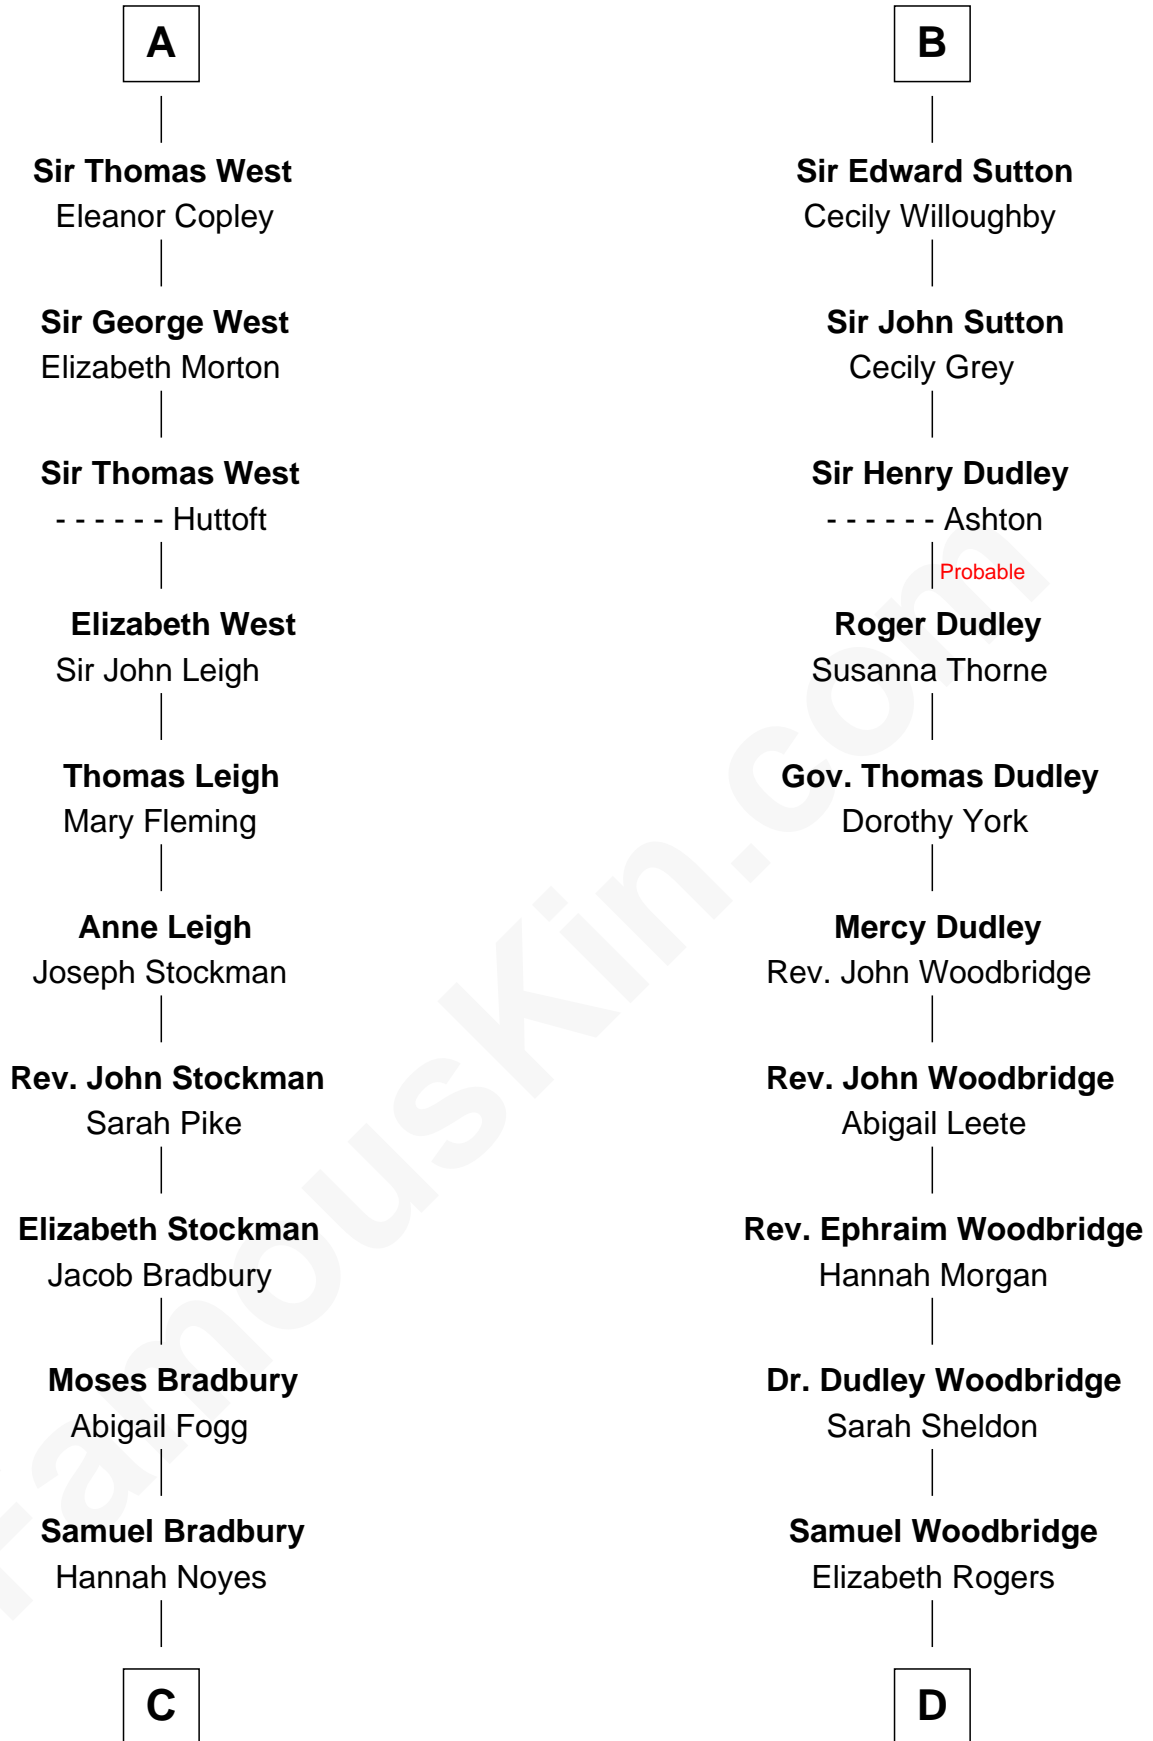

FamousKin.com

Relationship Chart of

Ray Bradbury

Author of The Martian Chronicles

21st cousin of

Humphrey Bogart

Movie Actor

Robert I, Count of Artois

Matilda of Brabant

C

Samuel Bradbury
Frances Mary Rohead

Samuel Irving Bradbury
Mary Adell Spaulding

Samuel Hinkston Bradbury
Minnie Alice Davis

Leonard Spaulding Bradbury
Esther Marie Moberg

Ray Bradbury
Author of The Martian Chronicles

D

Charlotte Sophia Woodbridge
Dyer Perkins

Elizabeth Rogers Perkins
Harvey Humphrey

John Perkins Humphrey
Frances Dewey Churchill

Maud Humphrey
Dr. Belmont Deforest Bogart

Humphrey Bogart
Movie Actor

FamousKin.com