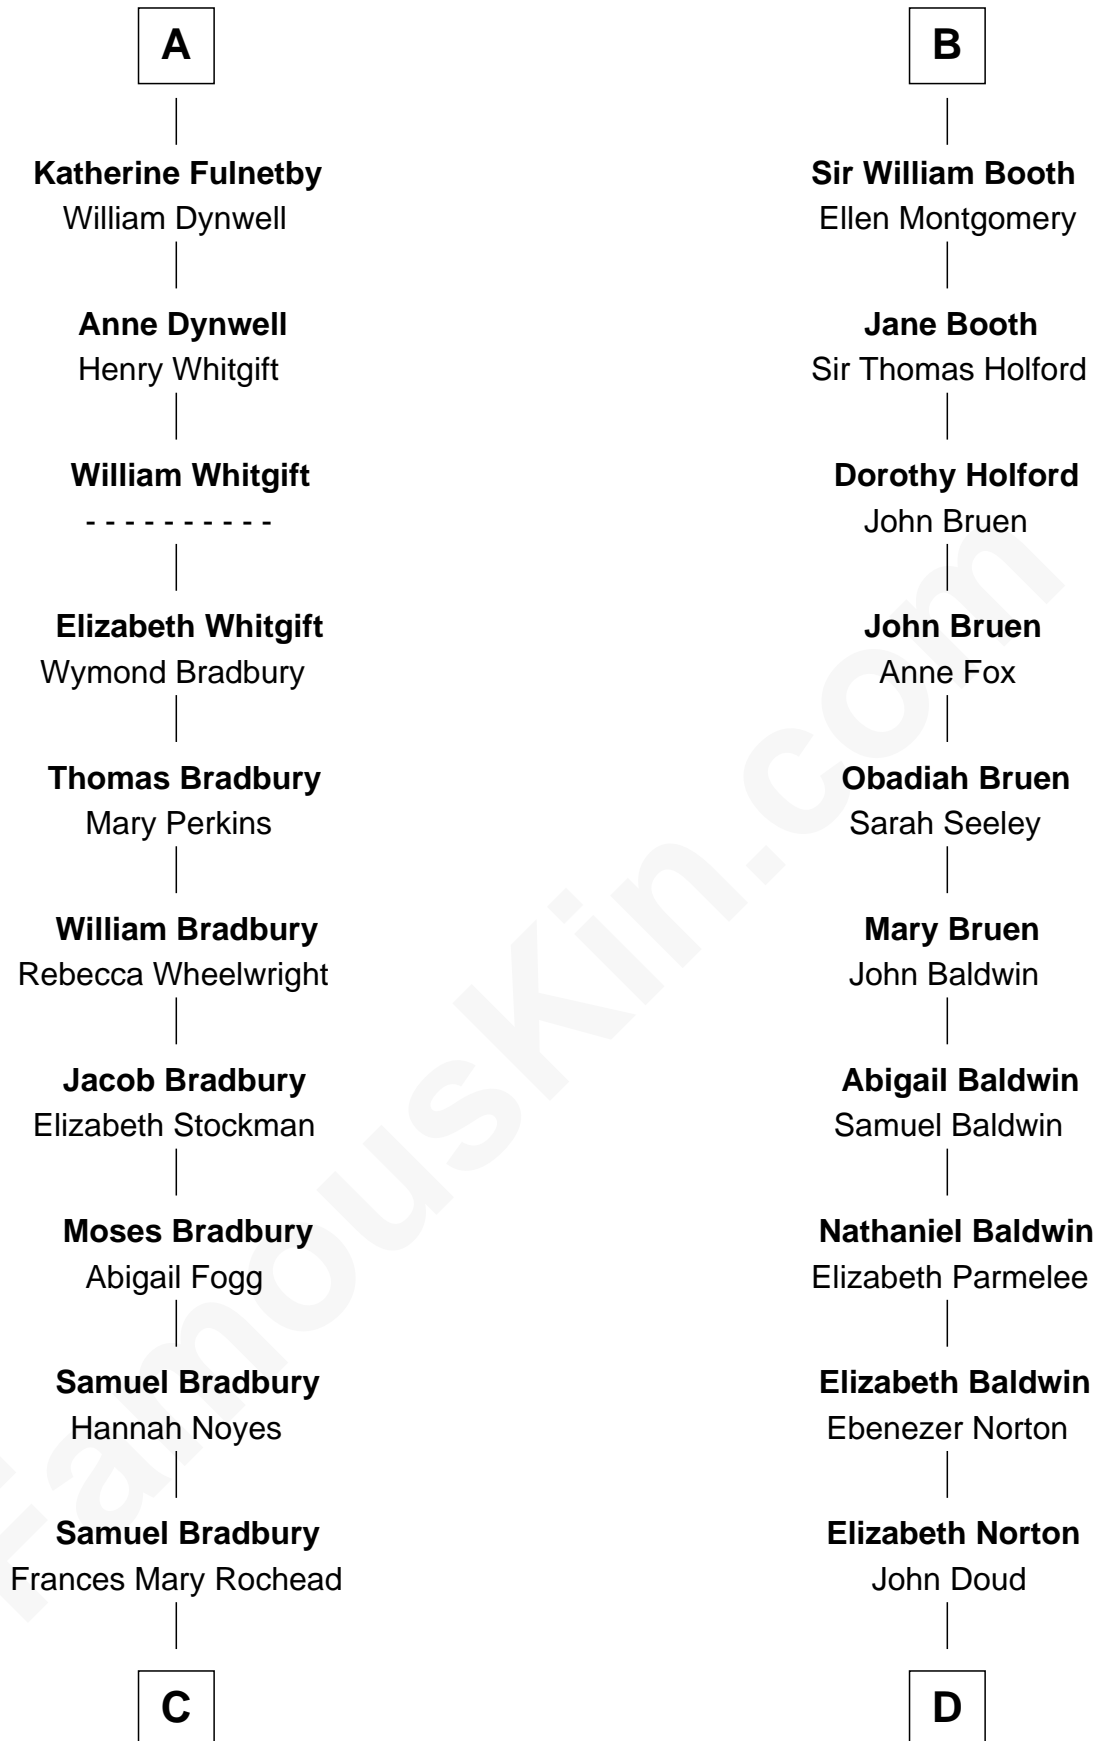

# FamousKin.com Relationship Chart of

**Ray Bradbury**

*Author of The Martian Chronicles*

20th cousin 1 time removed of

**Humphrey Bogart**

*Movie Actor*

**Guy de Beauchamp**

Alice de Toeni

Sir Geoffrey de Say

**Idonea de Say**

Sir John de Clinton

**Margaret de Clinton**

Sir Baldwin de Montfort

**Sir William Montfort**

Margaret Pecche

**Sir Baldwin Montfort**

Joan Vernon

**Robert Montfort**

Mary Stapleton

**Katherine Montfort**

Sir George Booth

**B**

**C**

**Samuel Irving Bradbury**

Mary Adell Spaulding

**Samuel Hinkston Bradbury**

Minnie Alice Davis

**Leonard Spaulding Bradbury**

Esther Marie Moberg

**Ray Bradbury**

*Author of [The Martian Chronicles](#)*

**D**