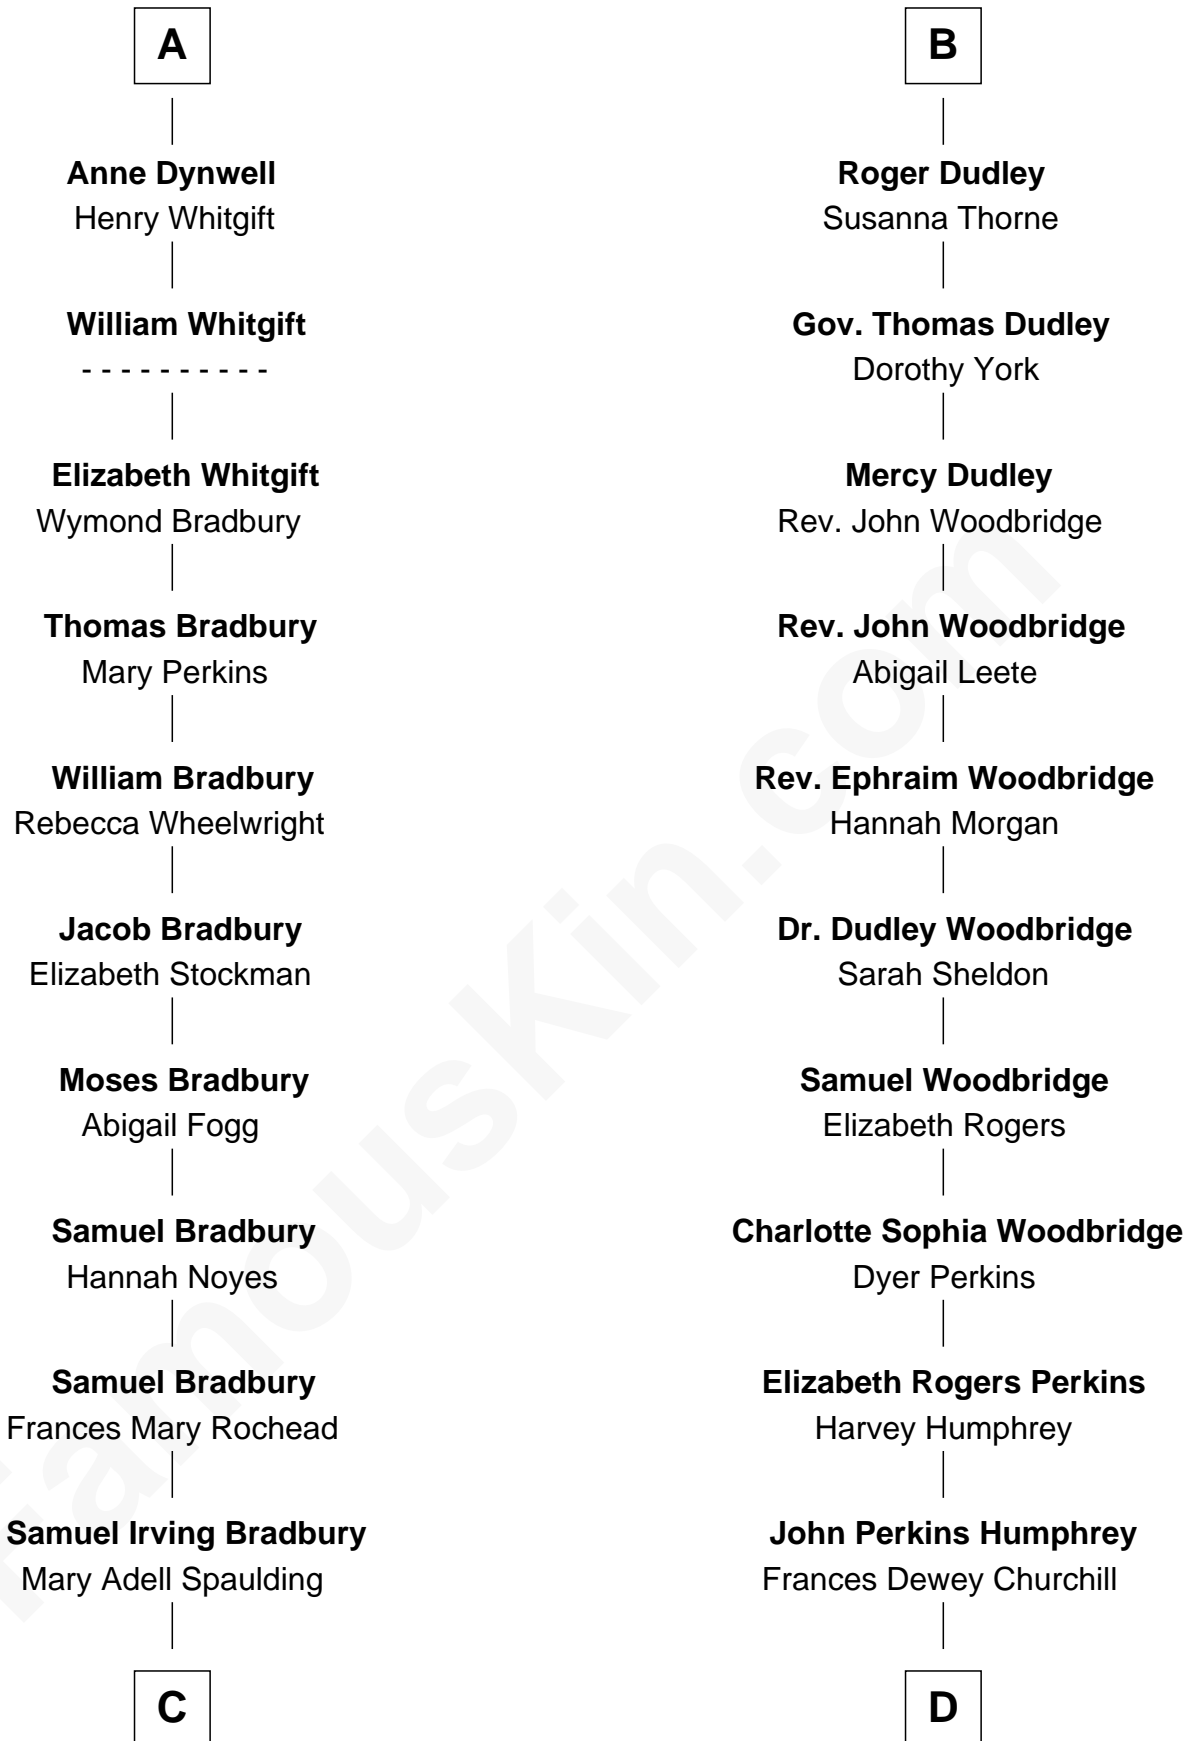

FamousKin.com Relationship Chart of

Ray Bradbury

Author of The Martian Chronicles

18th cousin 1 time removed of

Humphrey Bogart

Movie Actor

C

Samuel Hinkston Bradbury

Minnie Alice Davis

Leonard Spaulding Bradbury

Esther Marie Moberg

Ray Bradbury

Author of The Martian Chronicles

D

Maud Humphrey

Dr. Belmont Deforest Bogart