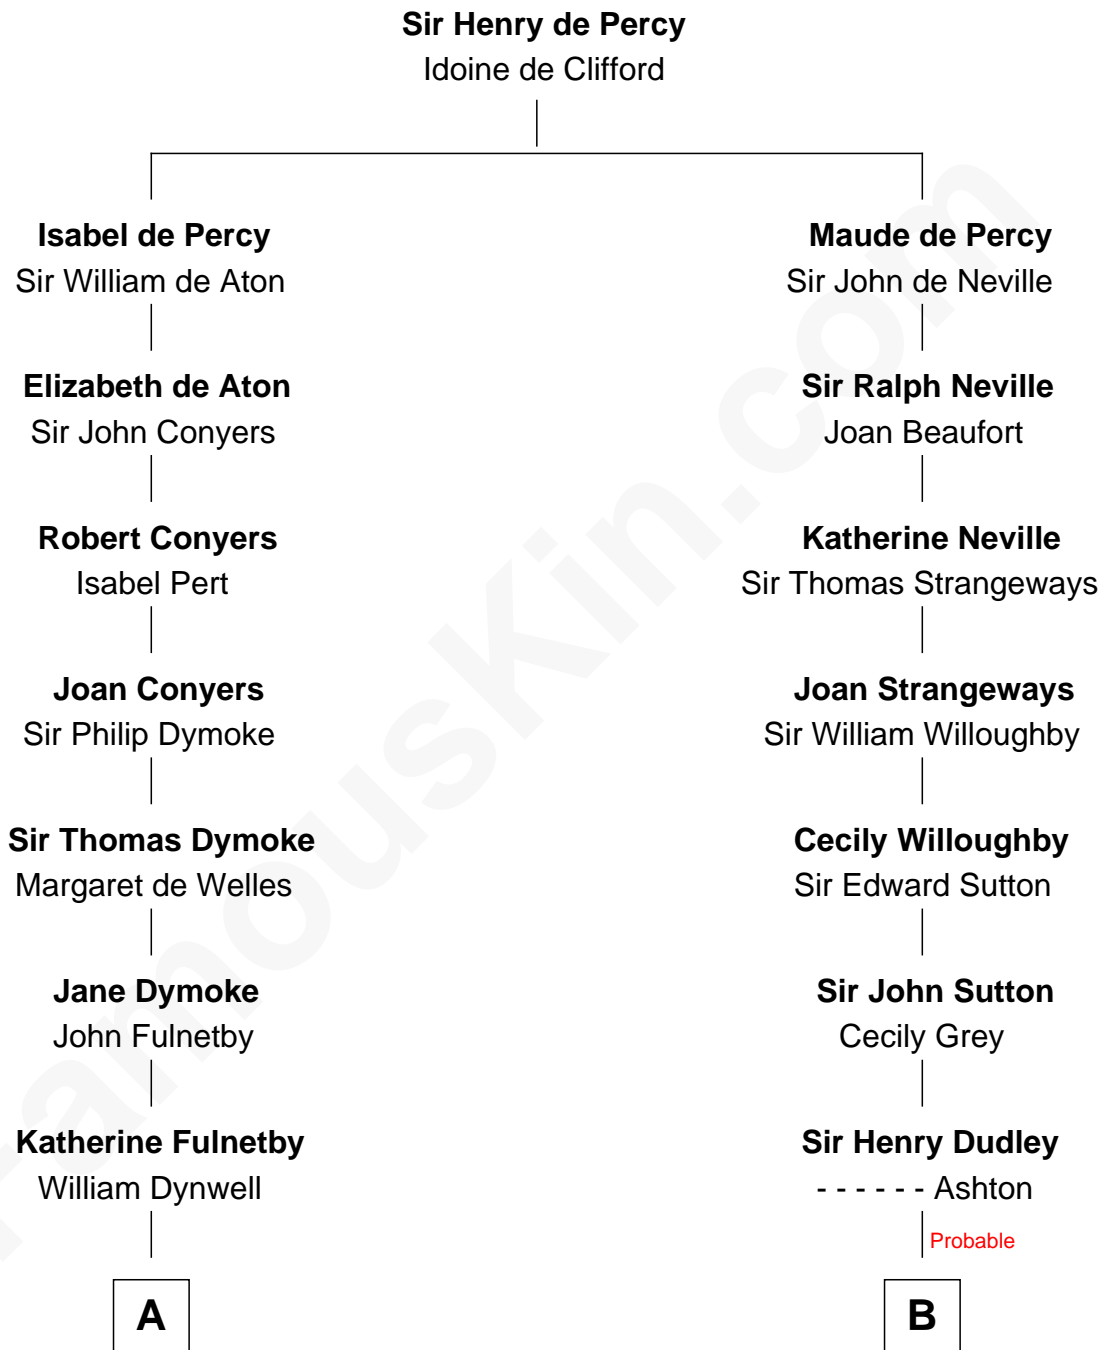

FamousKin.com Relationship Chart of

Ray Bradbury

Author of The Martian Chronicles

18th cousin 1 time removed of

Humphrey Bogart

Movie Actor

C

Samuel Hinkston Bradbury

Minnie Alice Davis

Leonard Spaulding Bradbury

Esther Marie Moberg

Ray Bradbury

Author of The Martian Chronicles

D

Maud Humphrey

Dr. Belmont Deforest Bogart