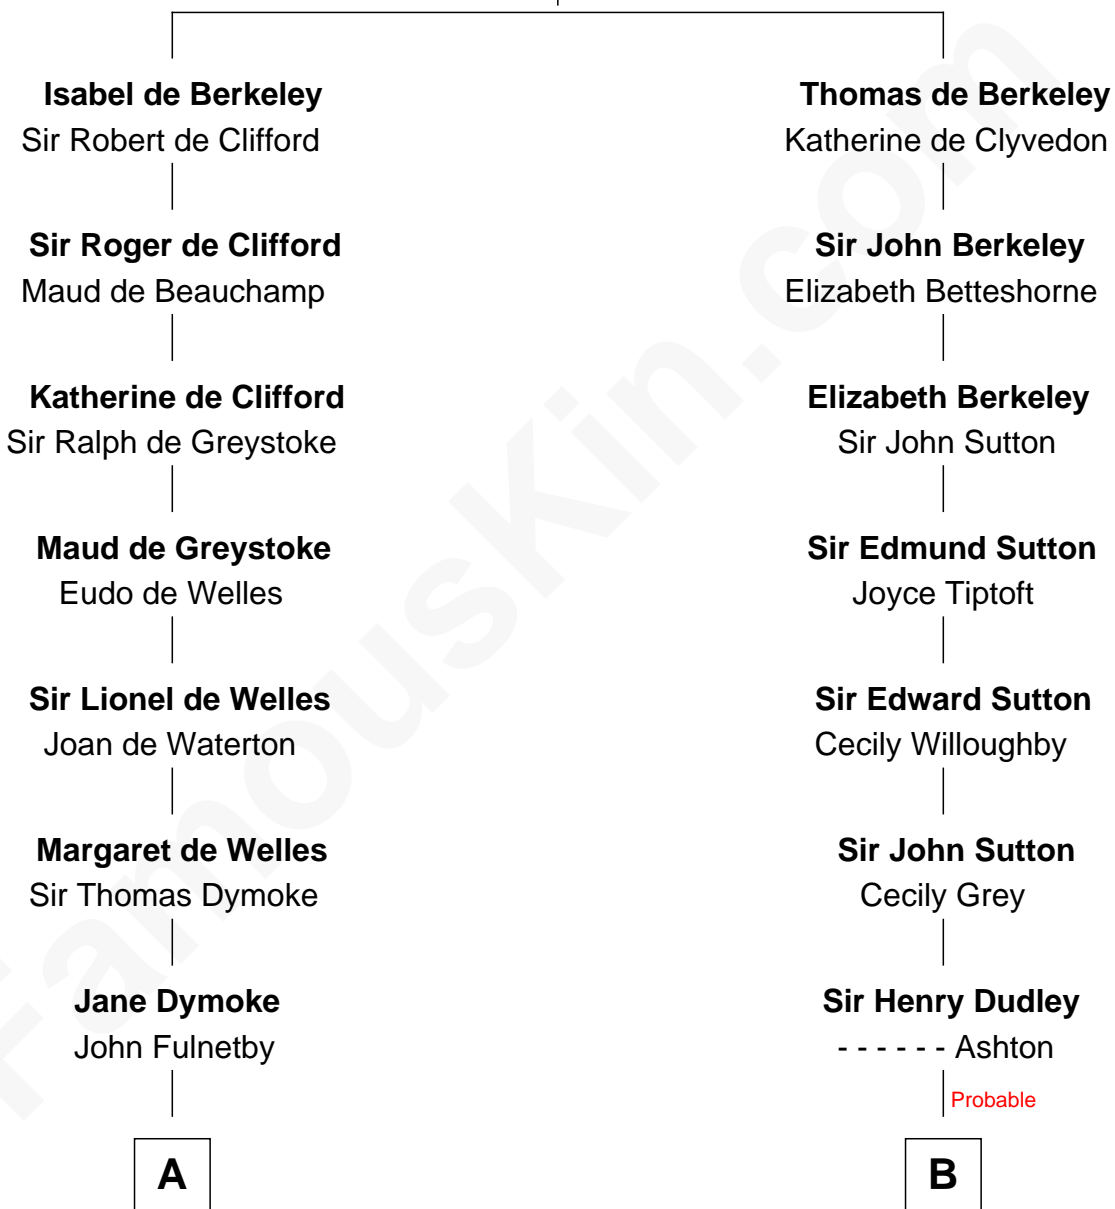

FamousKin.com Relationship Chart of

Ray Bradbury

Author of The Martian Chronicles

18th cousin 2 times removed of

Humphrey Bogart

Movie Actor

Sir Maurice de Berkeley

Eve la Zouche

C

Samuel Irving Bradbury

Mary Adell Spaulding

Samuel Hinkston Bradbury

Minnie Alice Davis

Leonard Spaulding Bradbury

Esther Marie Moberg

Ray Bradbury