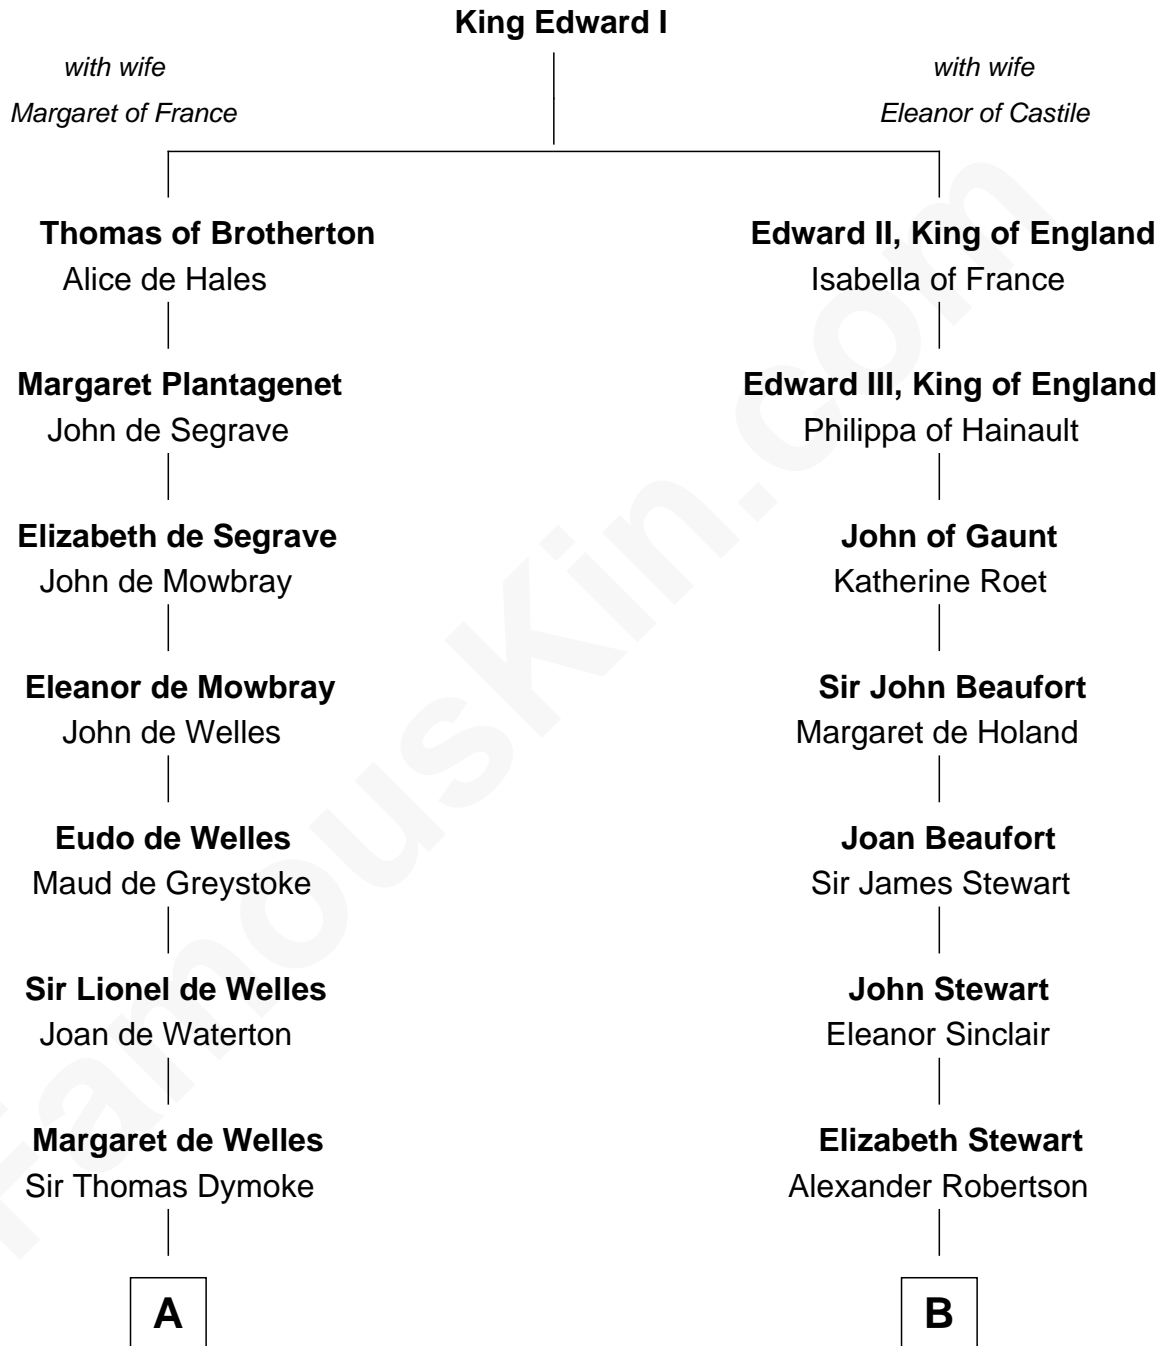

FamousKin.com Relationship Chart of

Ray Bradbury

Author of The Martian Chronicles

13th cousin 8 times removed of

Patrick Henry

1st and 6th Governor of Virginia

C

—
Samuel Bradbury
Frances Mary Rothead

—
Samuel Irving Bradbury
Mary Adell Spaulding

—
Samuel Hinkston Bradbury
Minnie Alice Davis

—
Leonard Spaulding Bradbury
Esther Marie Moberg

—
Ray Bradbury
Author of The Martian Chronicles

FamousKin.com