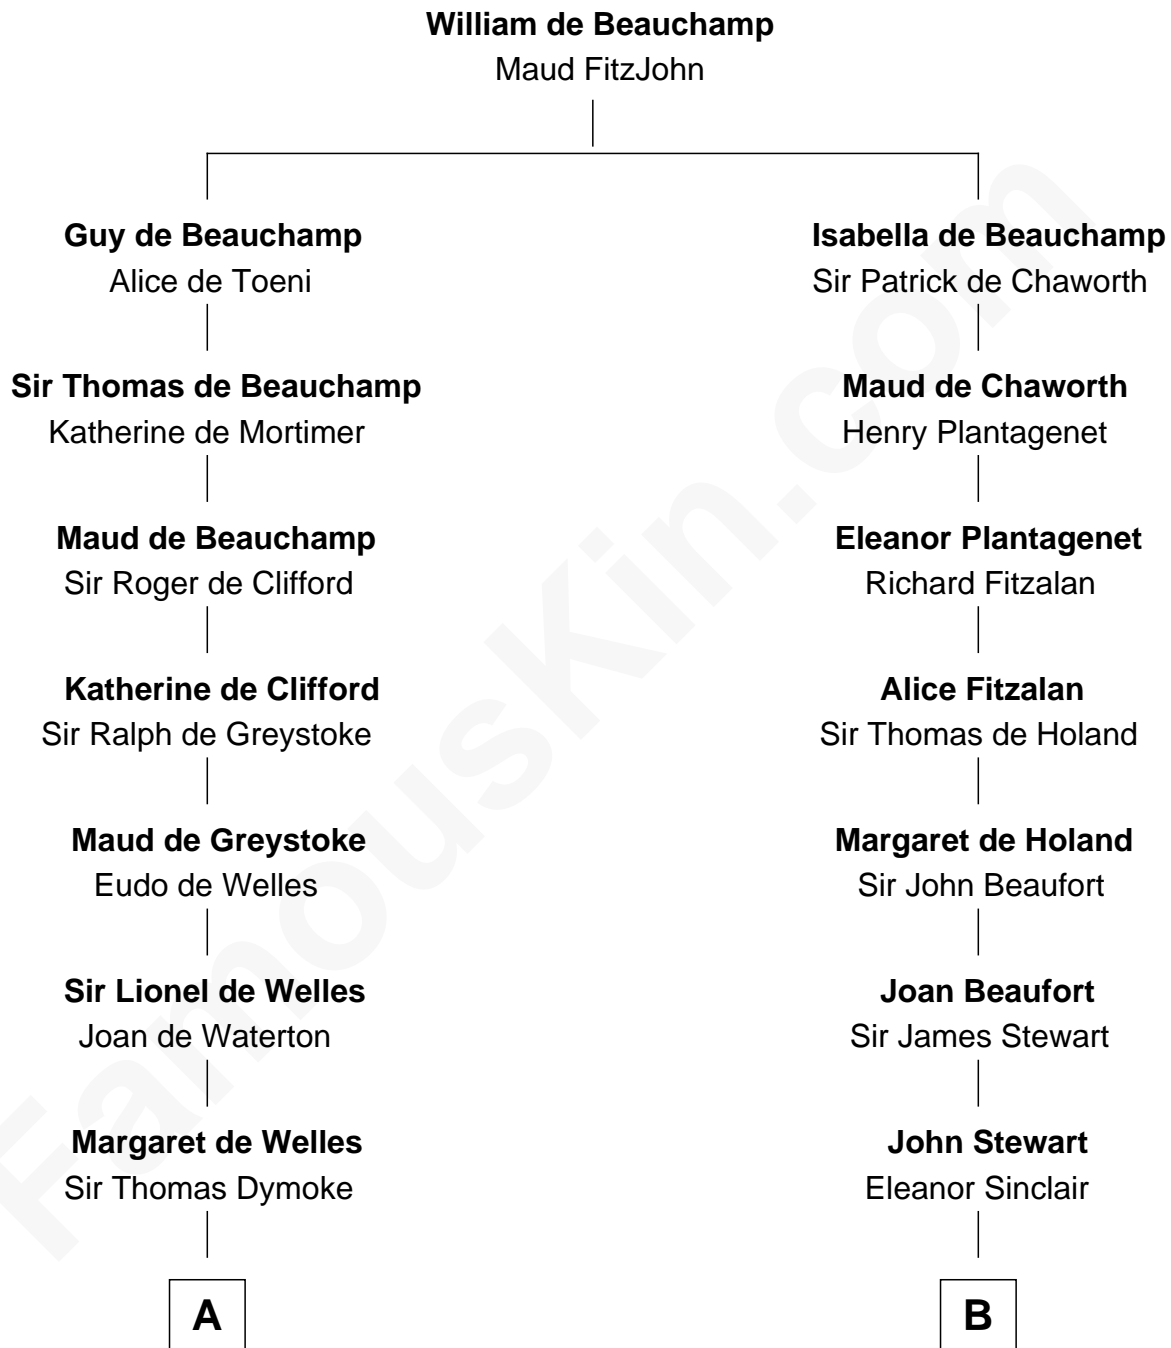

FamousKin.com Relationship Chart of

Ray Bradbury

Author of The Martian Chronicles

14th cousin 7 times removed of

Patrick Henry

1st and 6th Governor of Virginia

C

—
Samuel Bradbury
Frances Mary Rothead

—
Samuel Irving Bradbury
Mary Adell Spaulding

—
Samuel Hinkston Bradbury
Minnie Alice Davis

—
Leonard Spaulding Bradbury
Esther Marie Moberg

—
Ray Bradbury
Author of The Martian Chronicles

FamousKin.com