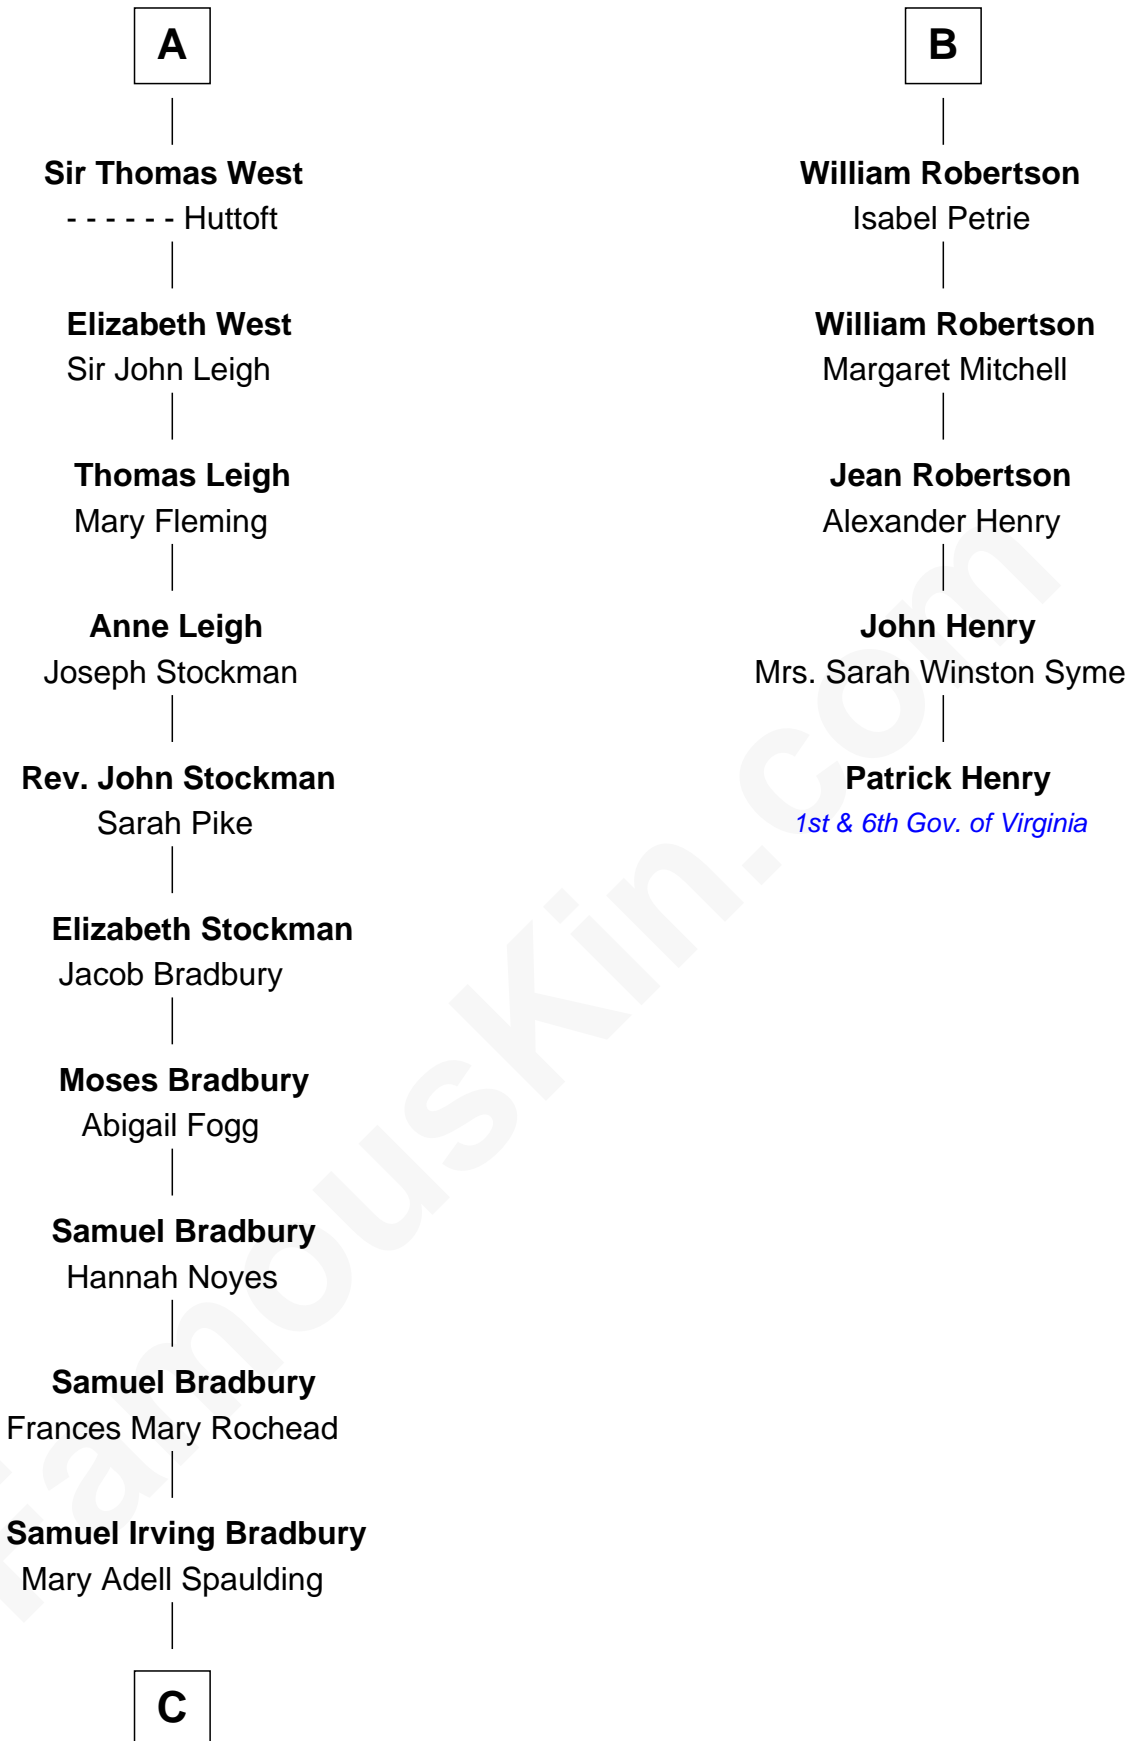

# FamousKin.com Relationship Chart of

**Ray Bradbury**

*Author of The Martian Chronicles*

**11th cousin 8 times removed of**

**Patrick Henry**

*1st and 6th Governor of Virginia*

**C**

—  
**Samuel Hinkston Bradbury**

Minnie Alice Davis

—  
**Leonard Spaulding Bradbury**

Esther Marie Moberg

—  
**Ray Bradbury**

*Author of [The Martian Chronicles](#)*

FamousKin.com