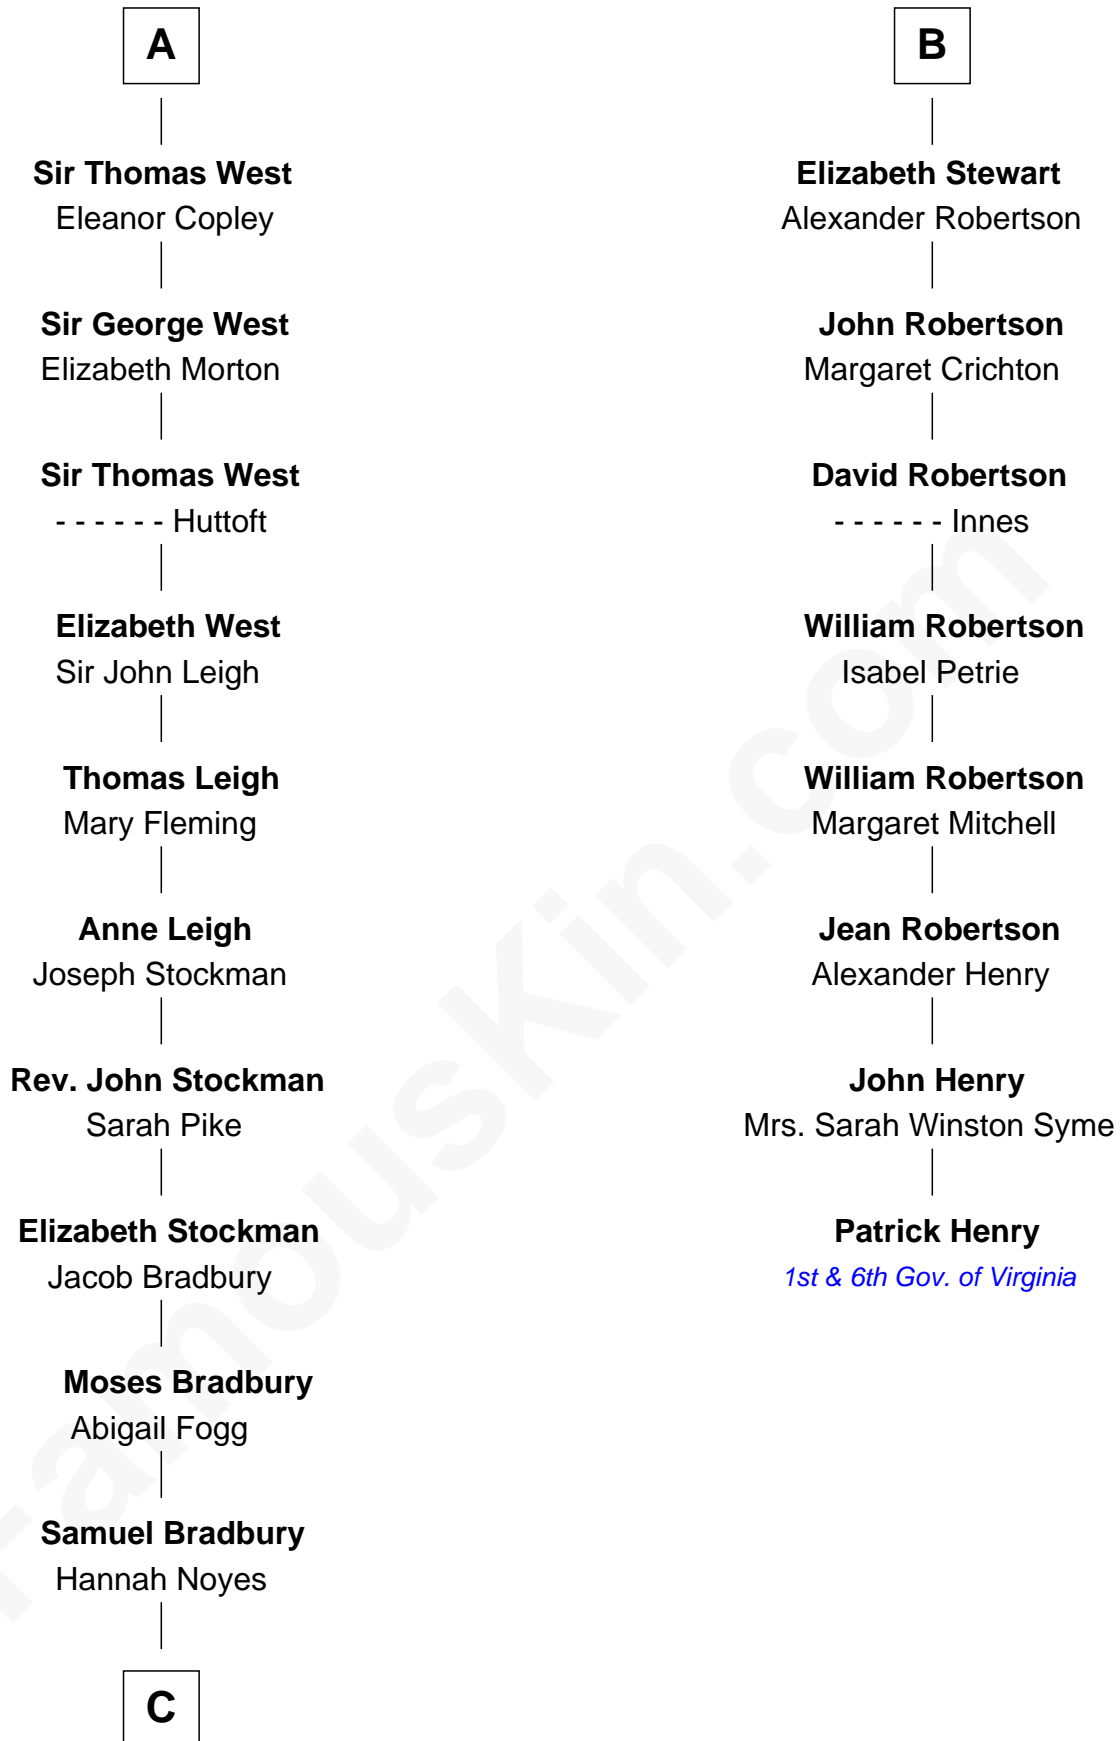

FamousKin.com Relationship Chart of

Ray Bradbury

Author of The Martian Chronicles

14th cousin 7 times removed of

Patrick Henry

1st and 6th Governor of Virginia

Robert I, Count of Artois

Matilda of Brabant

C

—
Samuel Bradbury
Frances Mary Rothead

—
Samuel Irving Bradbury
Mary Adell Spaulding

—
Samuel Hinkston Bradbury
Minnie Alice Davis

—
Leonard Spaulding Bradbury
Esther Marie Moberg

—
Ray Bradbury
Author of The Martian Chronicles