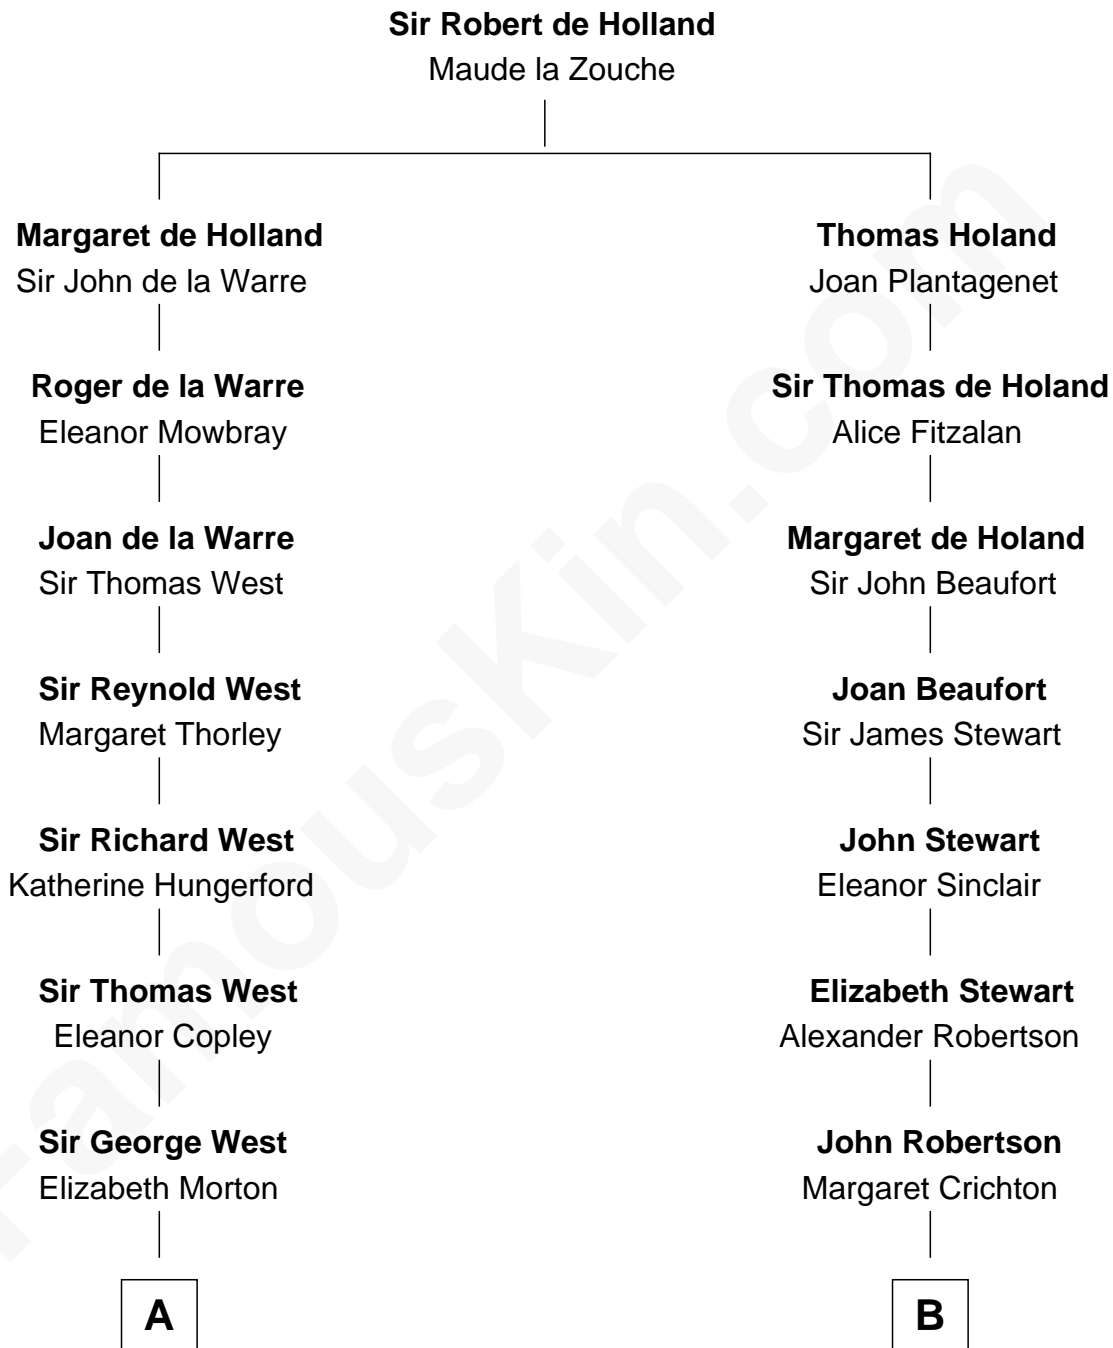

# FamousKin.com Relationship Chart of

**Ray Bradbury**

*Author of The Martian Chronicles*

12th cousin 7 times removed of

**Patrick Henry**

*1st and 6th Governor of Virginia*

**C**

—  
**Samuel Hinkston Bradbury**

Minnie Alice Davis

—  
**Leonard Spaulding Bradbury**

Esther Marie Moberg

—  
**Ray Bradbury**

*Author of [The Martian Chronicles](#)*

FamousKin.com