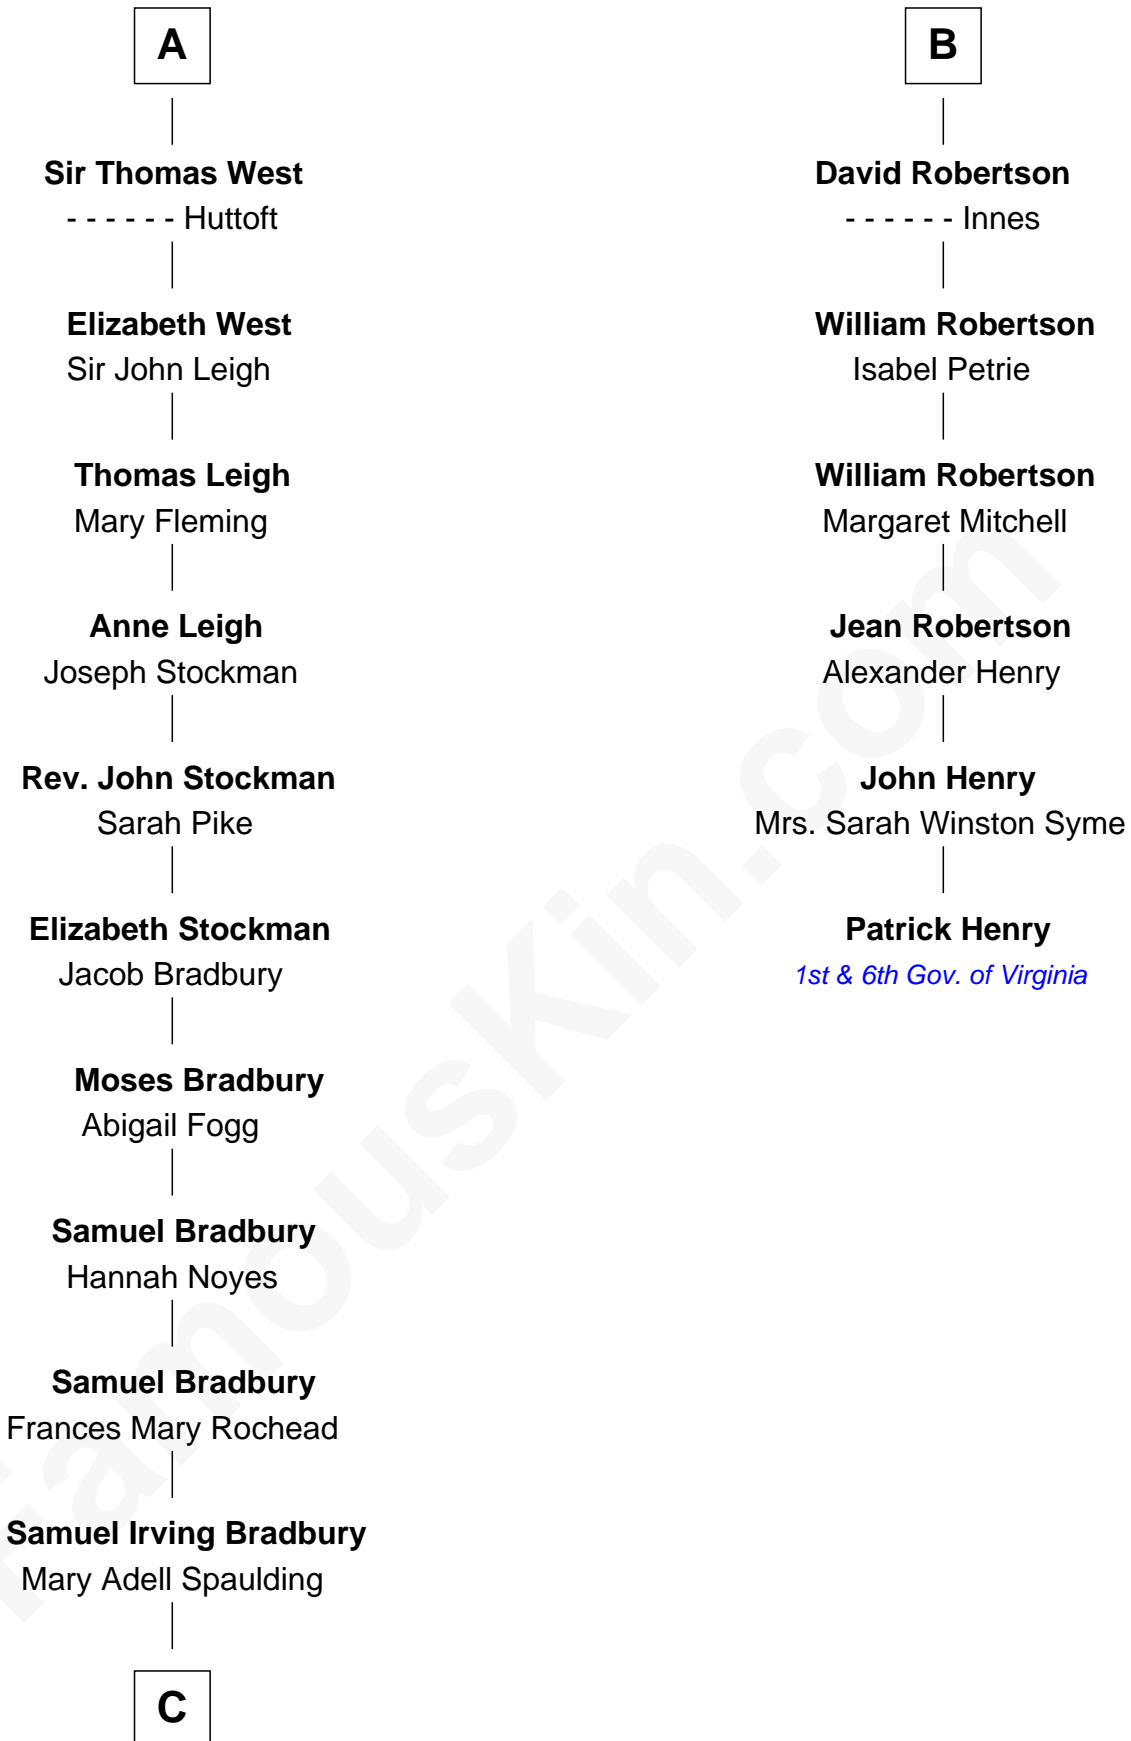

# FamousKin.com Relationship Chart of

**Ray Bradbury**

*Author of The Martian Chronicles*

12th cousin 7 times removed of

**Patrick Henry**

*1st and 6th Governor of Virginia*

**C**

—  
**Samuel Hinkston Bradbury**

Minnie Alice Davis

—  
**Leonard Spaulding Bradbury**

Esther Marie Moberg

—  
**Ray Bradbury**

*Author of [The Martian Chronicles](#)*

FamousKin.com