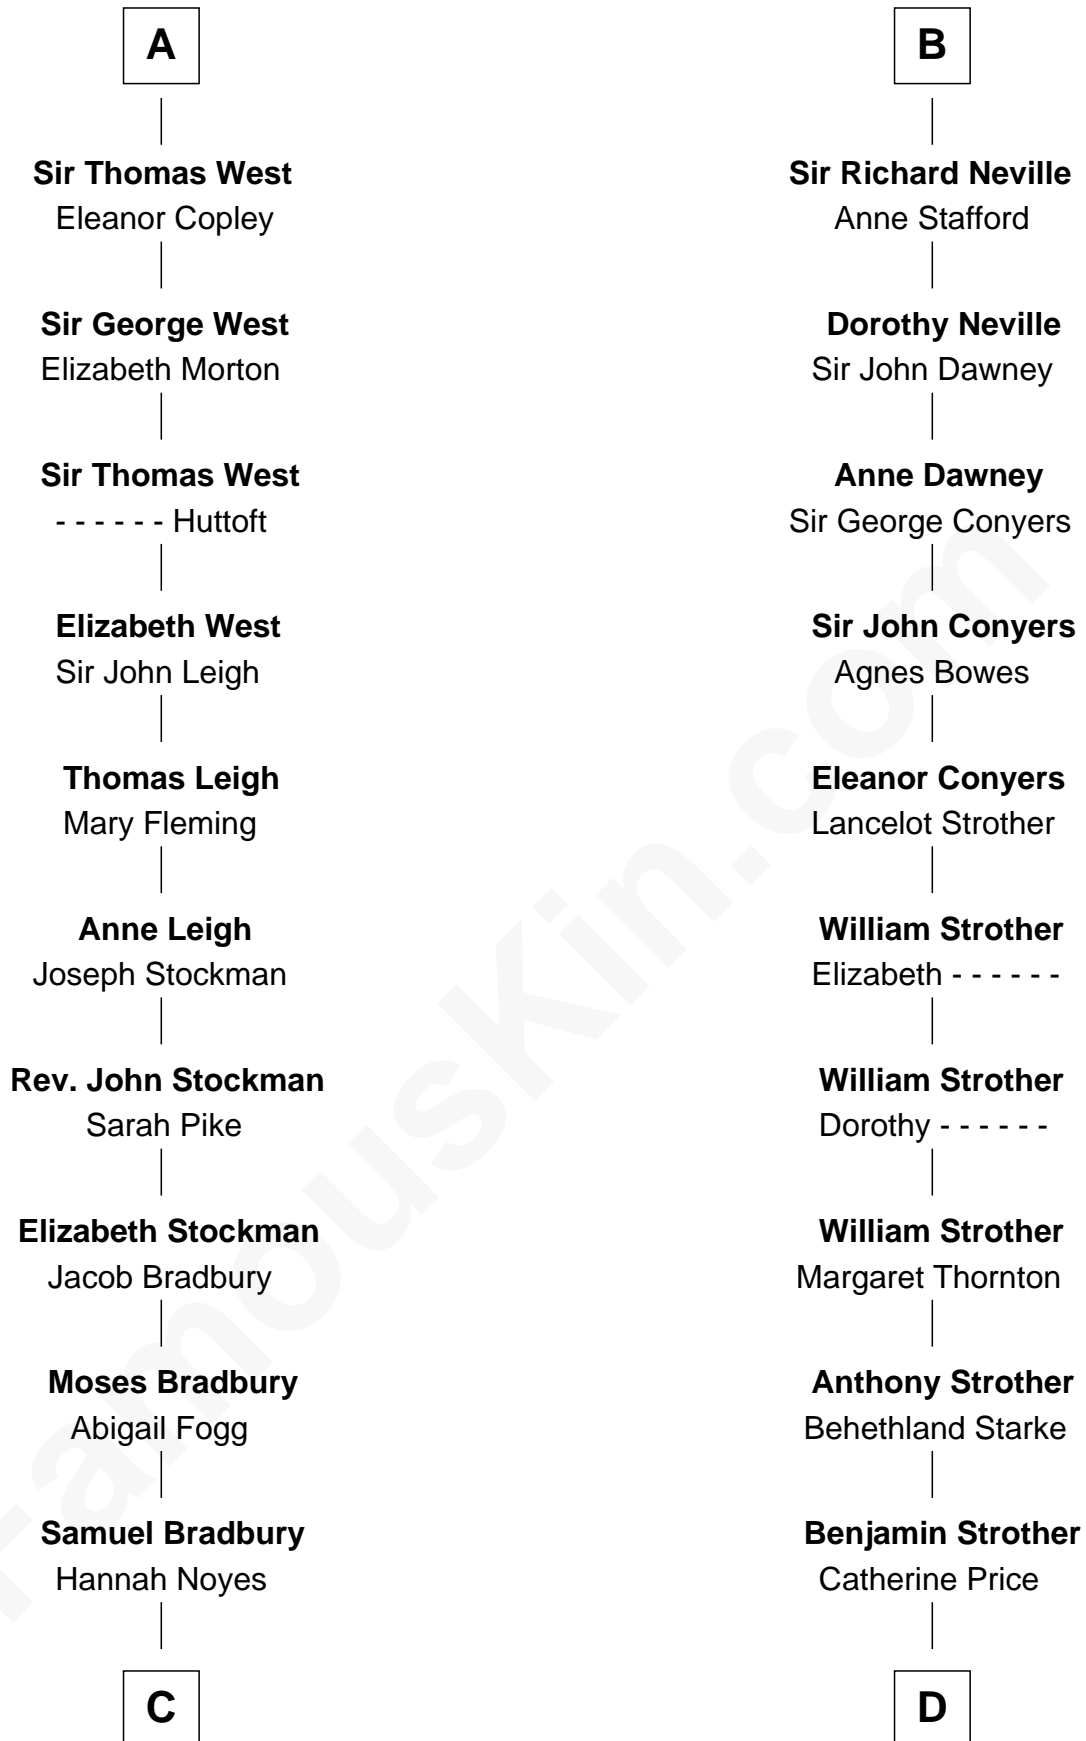

# FamousKin.com Relationship Chart of

**Ray Bradbury**

*Author of The Martian Chronicles*

21st cousin of

**Randolph Scott**

*Movie Actor*

**C**

**Samuel Bradbury**  
Frances Mary Rothead

**Samuel Irving Bradbury**  
Mary Adell Spaulding

**Samuel Hinkston Bradbury**  
Minnie Alice Davis

**Leonard Spaulding Bradbury**  
Esther Marie Moberg

**Ray Bradbury**  
*Author of The Martian Chronicles*

**D**

**Catherine Price Strother**  
Joseph Minor Crane

**John William Crane**  
Margaret Ann Sadler

**Joseph Minor Crane**  
Lavinia Lionberger

**Lucy Lionberger Crane**  
George Grant Scott

**Randolph Scott**  
*Movie Actor*