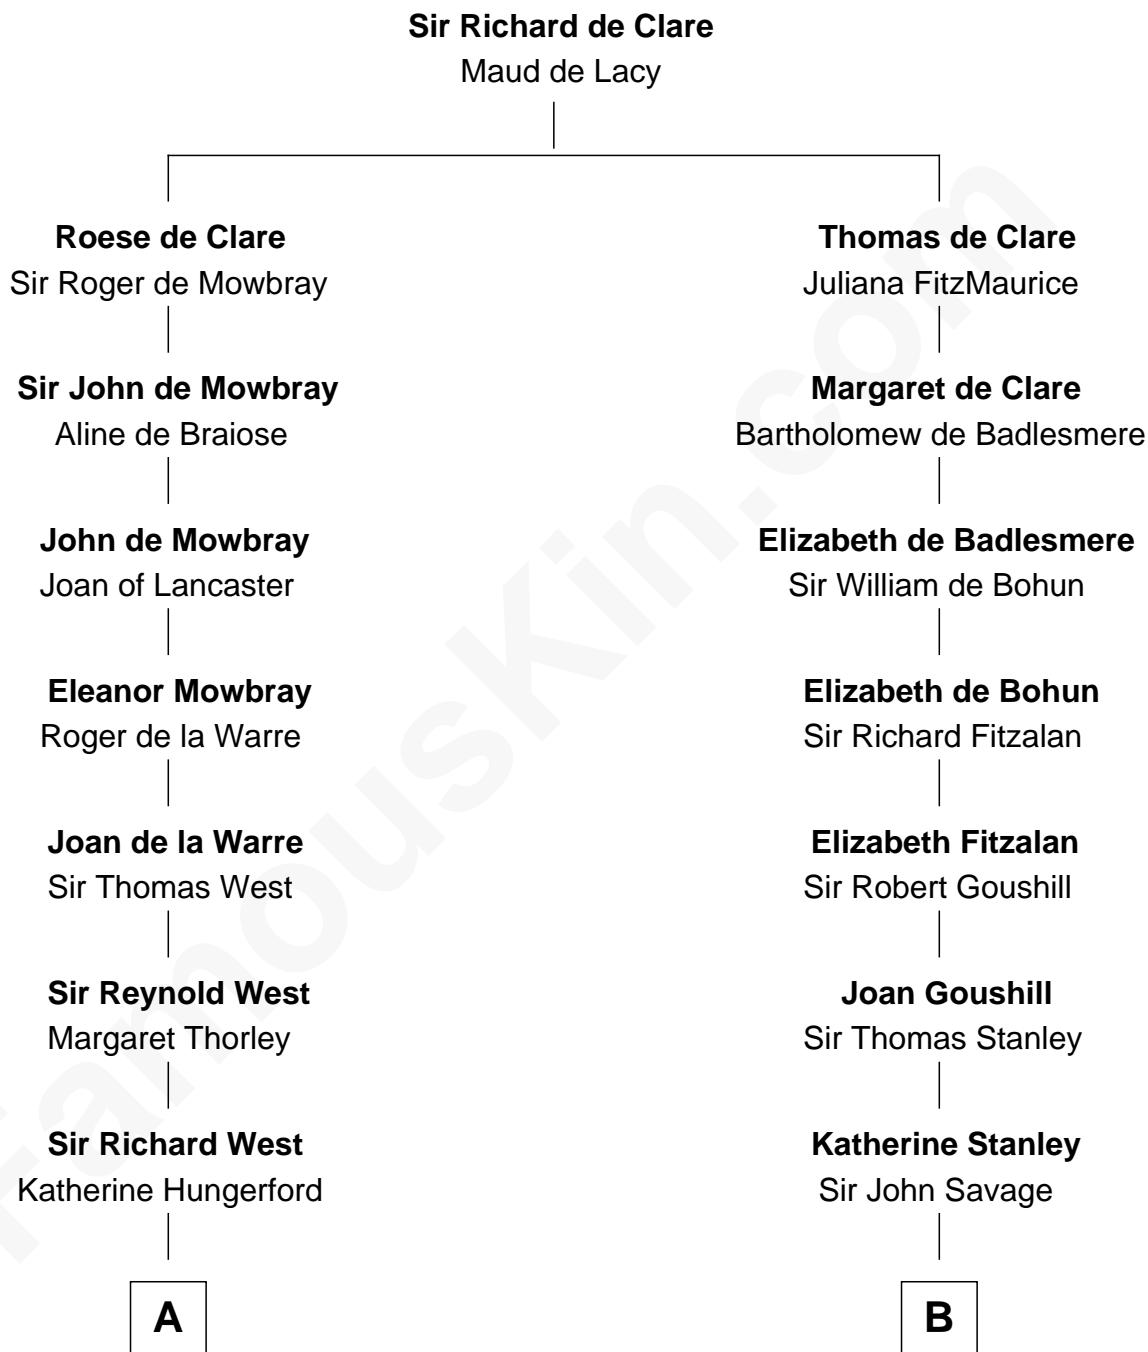

FamousKin.com Relationship Chart of

Ray Bradbury

Author of The Martian Chronicles

21st cousin of

Randolph Scott

Movie Actor

C

Samuel Bradbury
Frances Mary Rothead

Samuel Irving Bradbury
Mary Adell Spaulding

Samuel Hinkston Bradbury
Minnie Alice Davis

Leonard Spaulding Bradbury
Esther Marie Moberg

Ray Bradbury
Author of The Martian Chronicles

D

Catherine Price Strother
Joseph Minor Crane

John William Crane
Margaret Ann Sadler

Joseph Minor Crane
Lavinia Lionberger

Lucy Lionberger Crane
George Grant Scott

Randolph Scott
Movie Actor

FamousKin.com