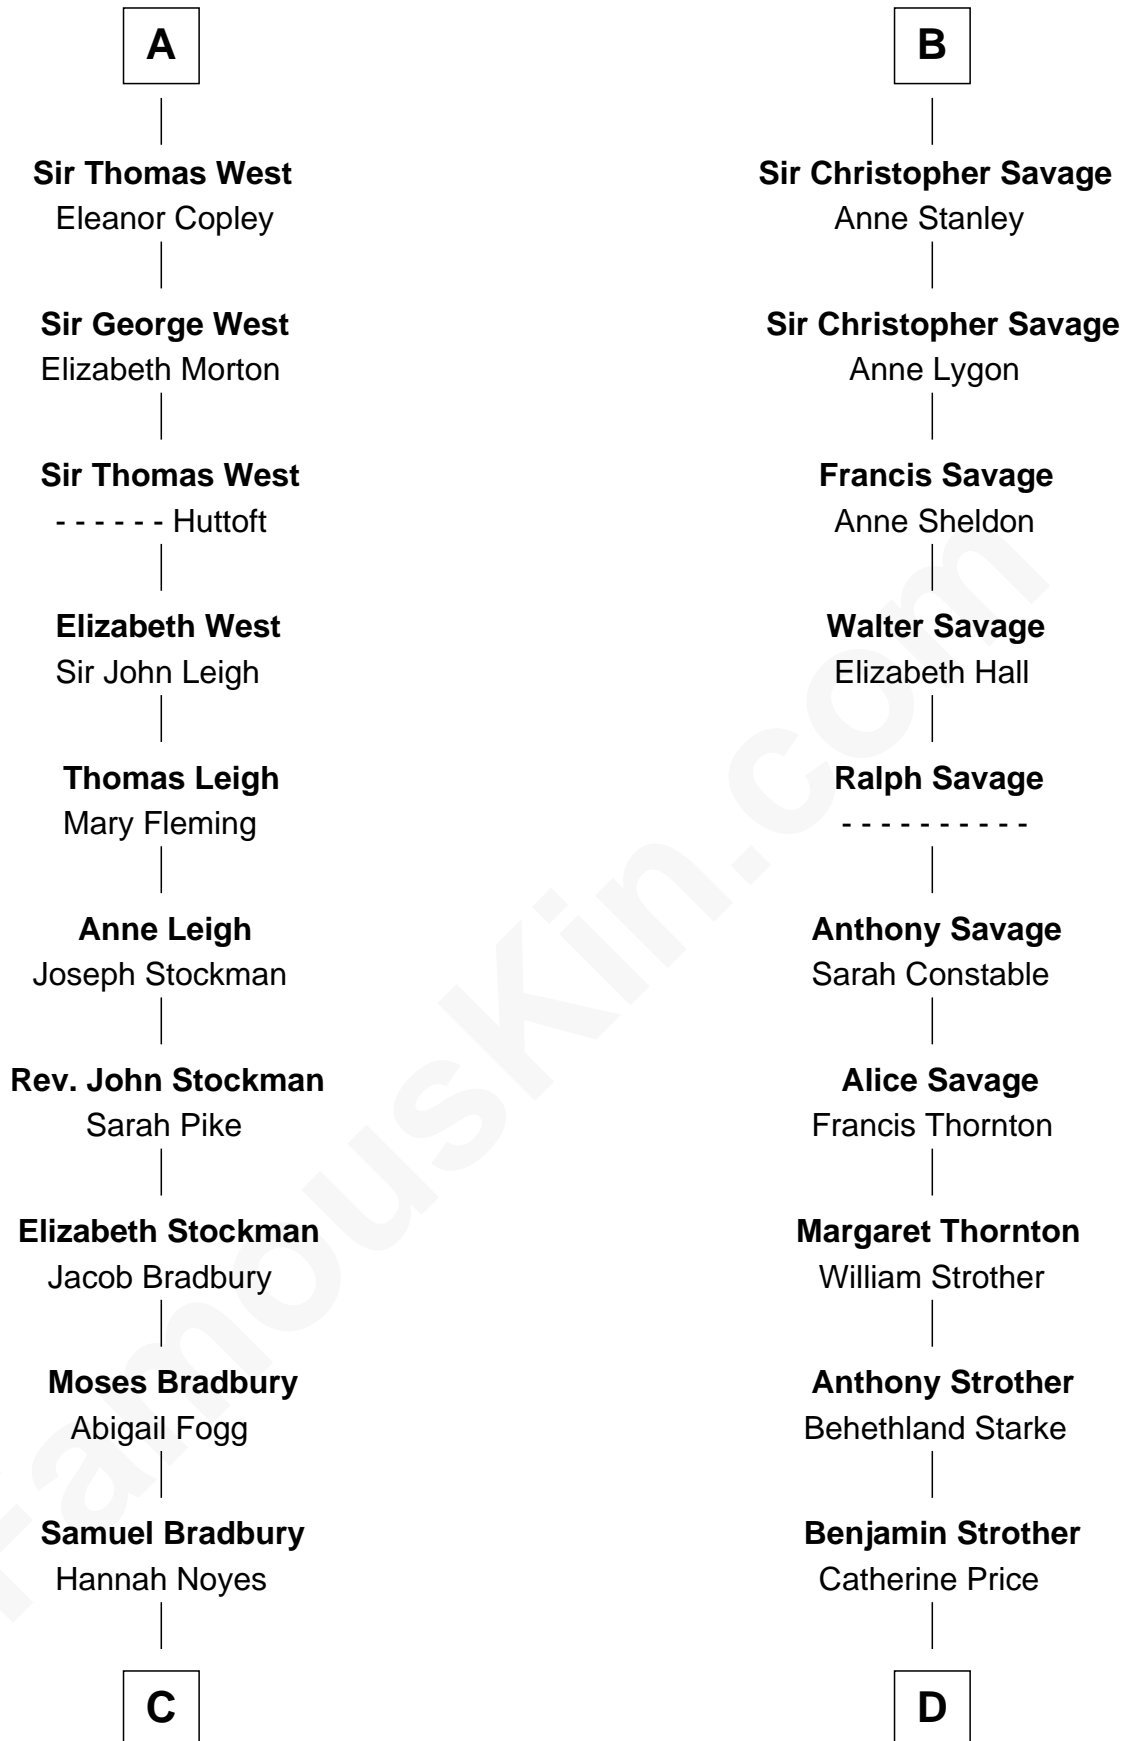

FamousKin.com Relationship Chart of

Ray Bradbury

Author of The Martian Chronicles

21st cousin of

Randolph Scott

Movie Actor

Robert I, Count of Artois

Matilda of Brabant

Blanche of Artois
Edmund Plantagenet

Henry Plantagenet
Maud de Chaworth

Joan of Lancaster
John de Mowbray

Eleanor Mowbray
Roger de la Warre

Joan de la Warre
Sir Thomas West

Sir Reynold West
Margaret Thorley

Sir Richard West
Katherine Hungerford

A

Blanche of Artois
Edmund Plantagenet

Henry Plantagenet
Maud de Chaworth

Eleanor Plantagenet
Richard Fitzalan

Sir Richard Fitzalan
Elizabeth de Bohun

Elizabeth Fitzalan
Sir Robert Goushill

Joan Goushill
Sir Thomas Stanley

Katherine Stanley
Sir John Savage

B

C

Samuel Bradbury
Frances Mary Rothead

Samuel Irving Bradbury
Mary Adell Spaulding

Samuel Hinkston Bradbury
Minnie Alice Davis

Leonard Spaulding Bradbury
Esther Marie Moberg