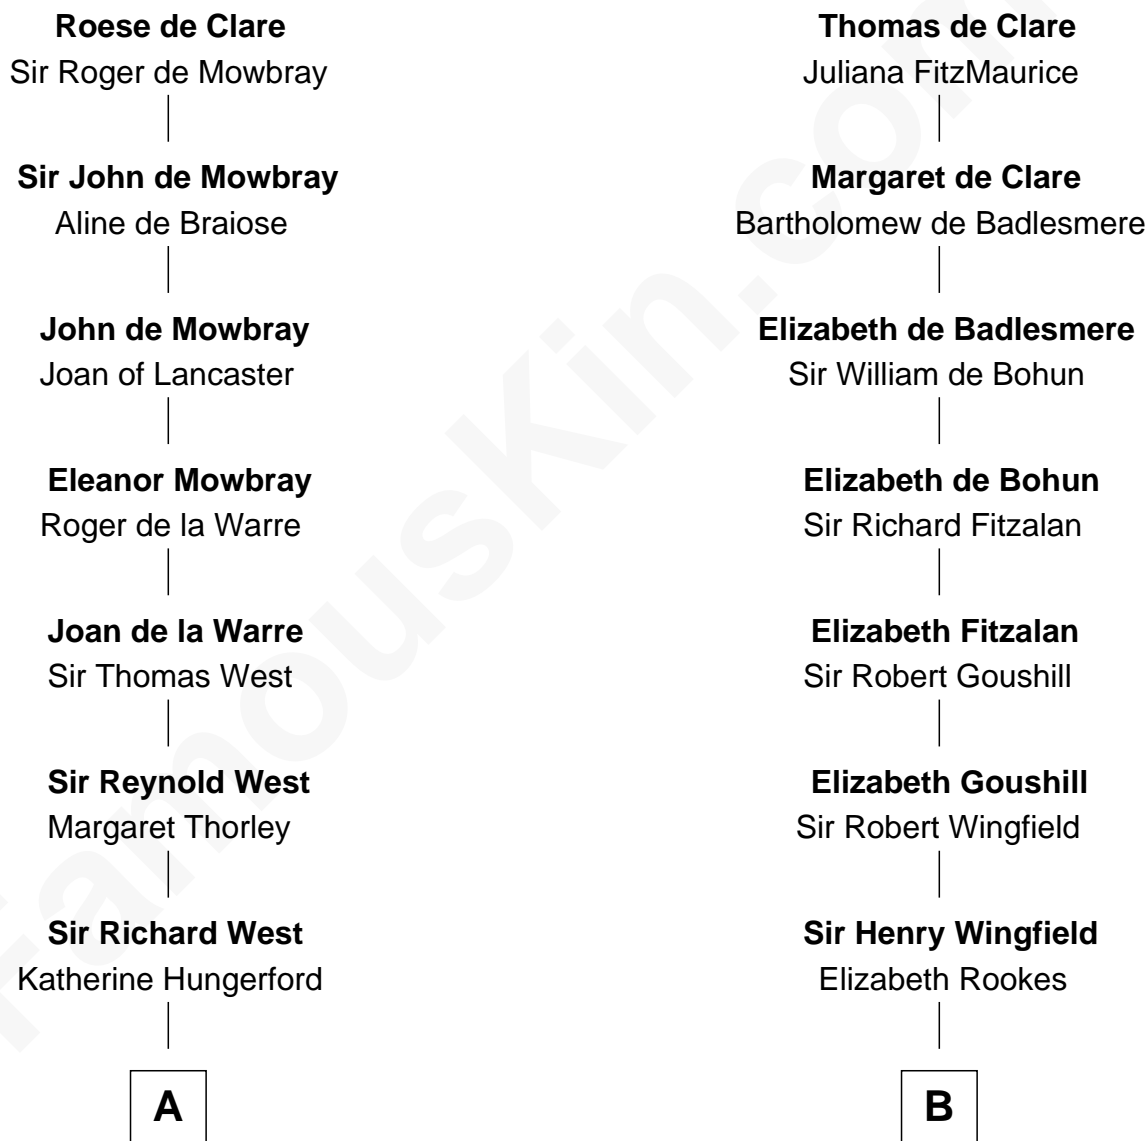

## Relationship Chart of

### Ray Bradbury

*Author of The Martian Chronicles*

19th cousin 2 times removed of

**Gloria Vanderbilt**

*Fashion Designer*

**Sir Richard de Clare**

Maud de Lacy

**C**

**Samuel Bradbury**  
Frances Mary Rothead

**Samuel Irving Bradbury**  
Mary Adell Spaulding

**Samuel Hinkston Bradbury**  
Minnie Alice Davis

**Leonard Spaulding Bradbury**  
Esther Marie Moberg

**Ray Bradbury**  
*Author of The Martian Chronicles*