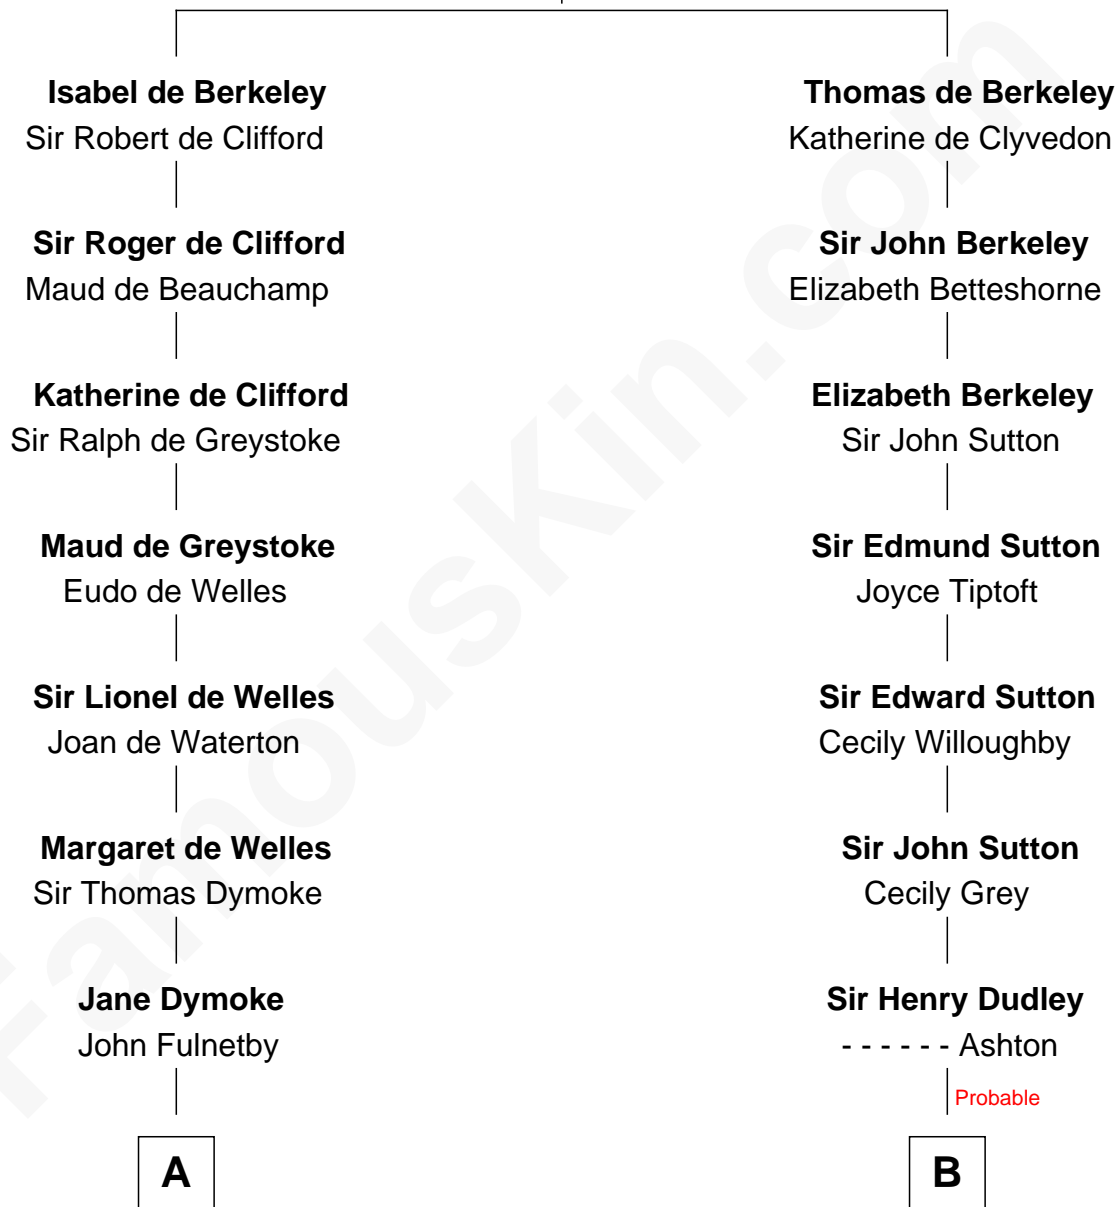

FamousKin.com Relationship Chart of

Ray Bradbury

Author of The Martian Chronicles

20th cousin 1 time removed of

Kate Upton

Sports Illustrated Swimsuit Cover Model

Sir Maurice de Berkeley

Eve la Zouche

C

Samuel Irving Bradbury

Mary Adell Spaulding

Samuel Hinkston Bradbury

Minnie Alice Davis

Leonard Spaulding Bradbury

Esther Marie Moberg

Ray Bradbury