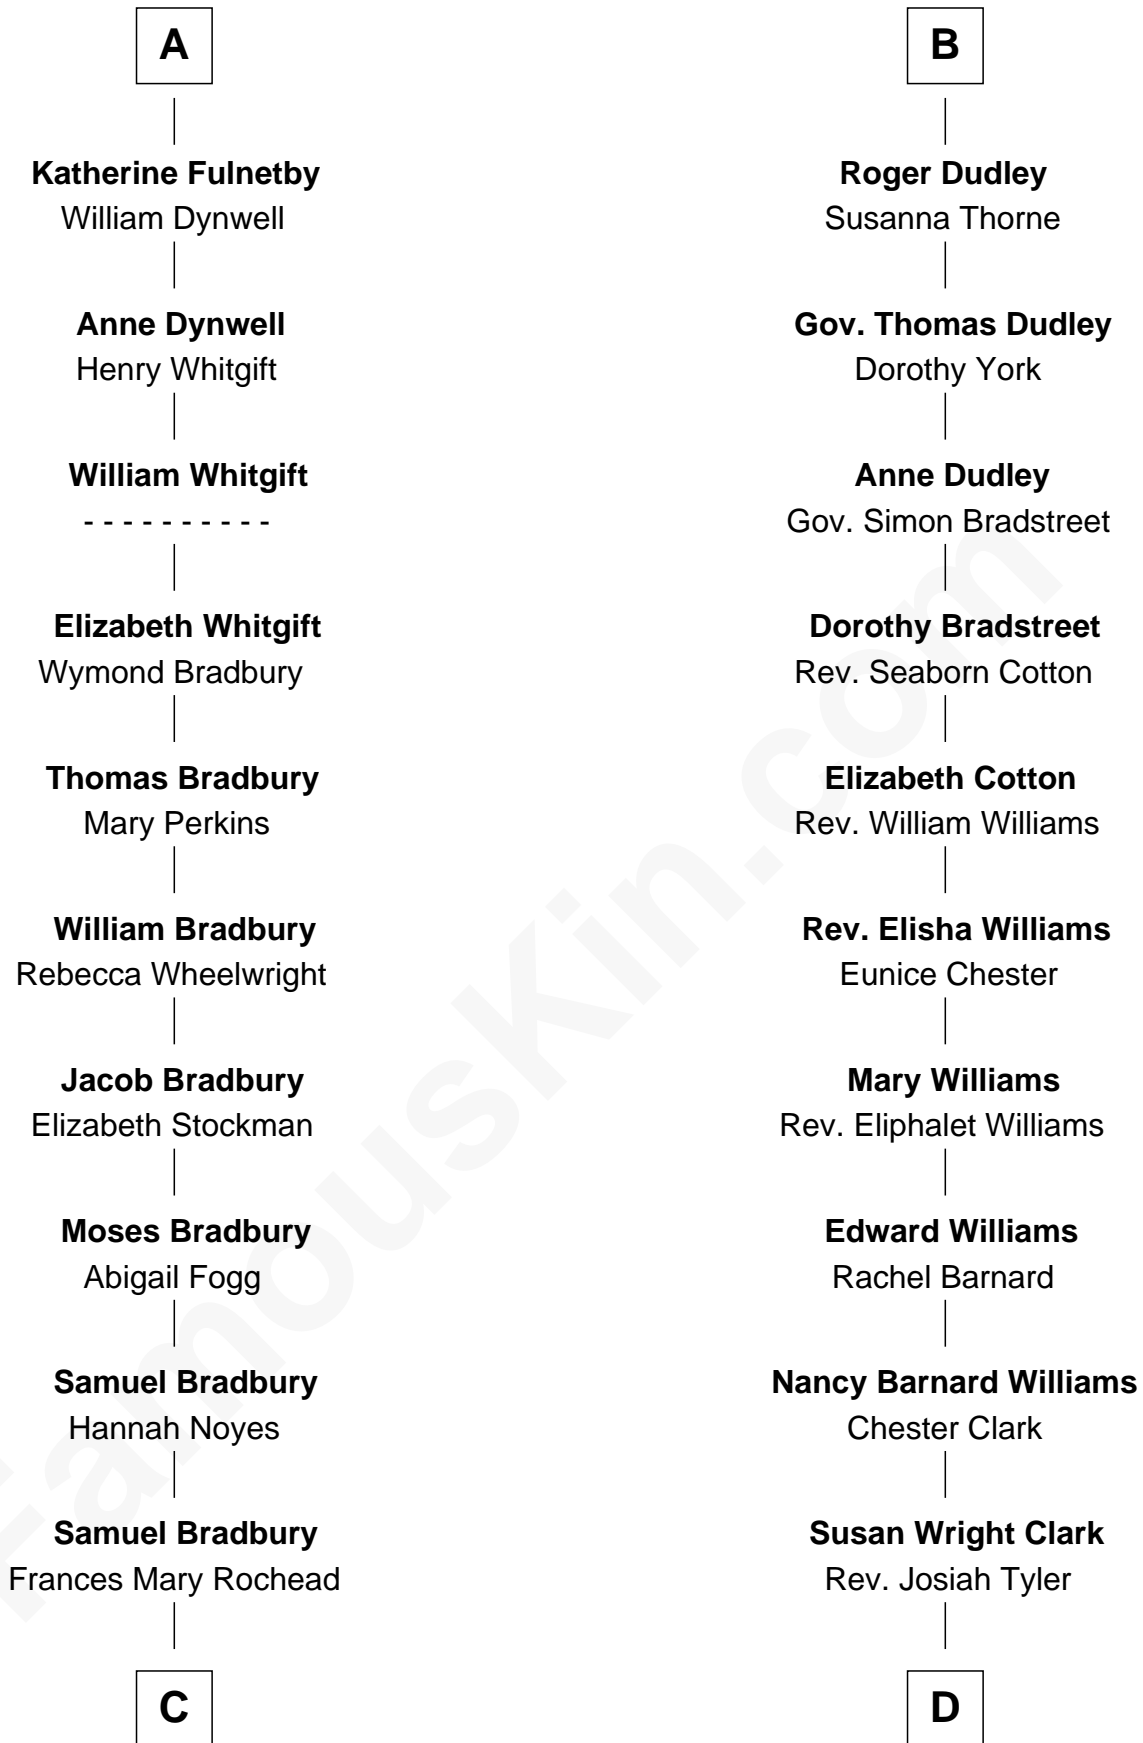

FamousKin.com Relationship Chart of

Ray Bradbury

Author of The Martian Chronicles

20th cousin 1 time removed of

Kate Upton

Sports Illustrated Swimsuit Cover Model

Sir Maurice de Berkeley

Eve la Zouche

C

Samuel Irving Bradbury

Mary Adell Spaulding

Samuel Hinkston Bradbury

Minnie Alice Davis

Leonard Spaulding Bradbury

Esther Marie Moberg

Ray Bradbury

Author of [The Martian Chronicles](#)

D

William Chester Tyler

Laura Leland Brooks

Margaret Hastings Tyler

Charles Henry Vial

Elizabeth Brooks Vial

Stephen Edward Upton