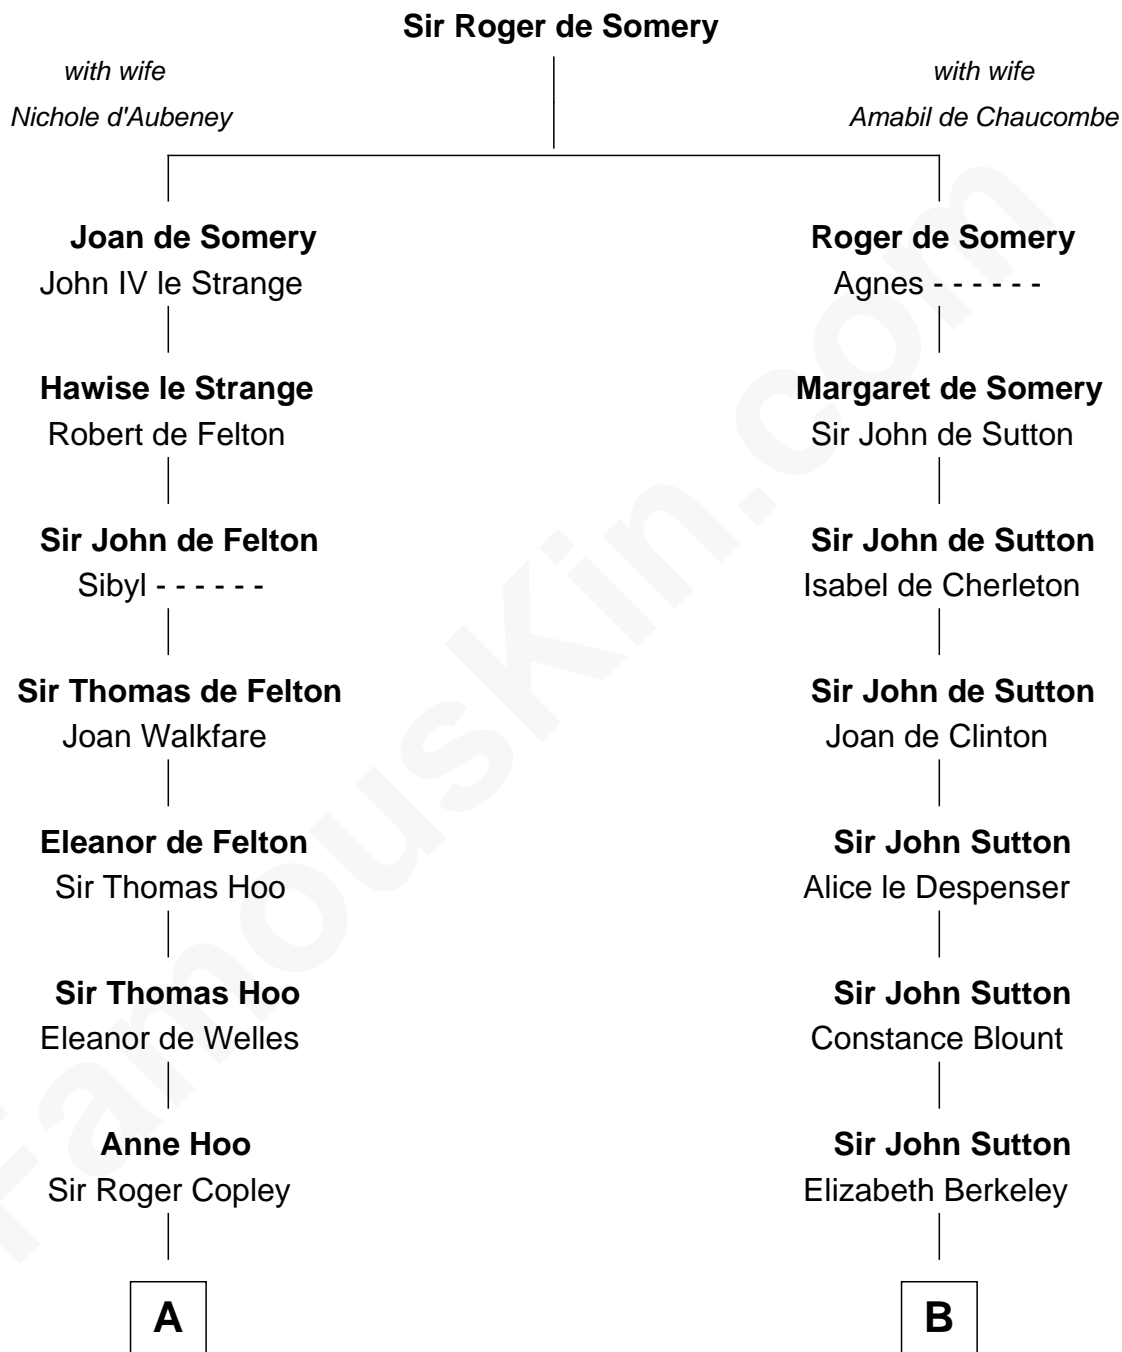

FamousKin.com

Relationship Chart of

Ray Bradbury

Author of The Martian Chronicles

16th cousin 5 times removed of

George Washington

1st U.S. President

C

—
Samuel Bradbury
Frances Mary Rothead

—
Samuel Irving Bradbury
Mary Adell Spaulding

—
Samuel Hinkston Bradbury
Minnie Alice Davis

—
Leonard Spaulding Bradbury
Esther Marie Moberg

—
Ray Bradbury
Author of The Martian Chronicles