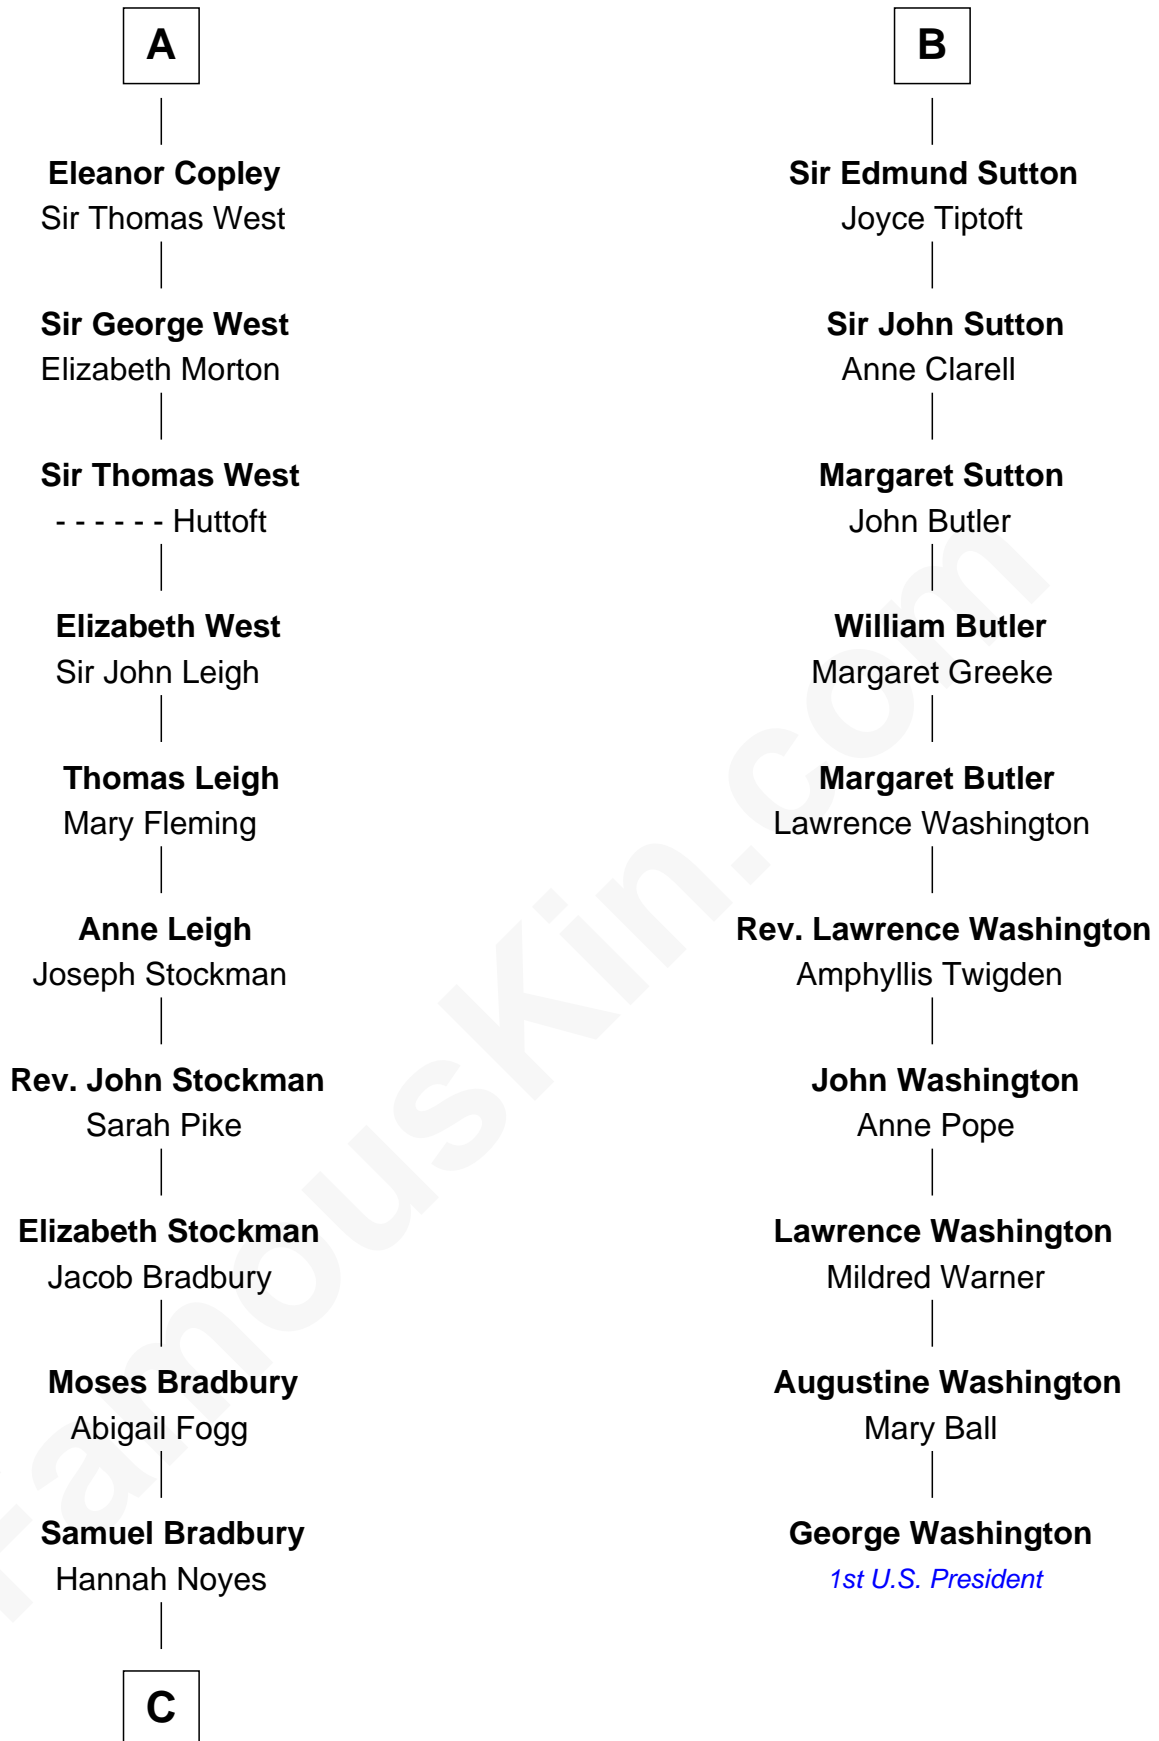

FamousKin.com

Relationship Chart of

Ray Bradbury

Author of The Martian Chronicles

16th cousin 5 times removed of

George Washington

1st U.S. President

C

—
Samuel Bradbury
Frances Mary Rothead

—
Samuel Irving Bradbury
Mary Adell Spaulding

—
Samuel Hinkston Bradbury
Minnie Alice Davis

—
Leonard Spaulding Bradbury
Esther Marie Moberg

—
Ray Bradbury
Author of The Martian Chronicles