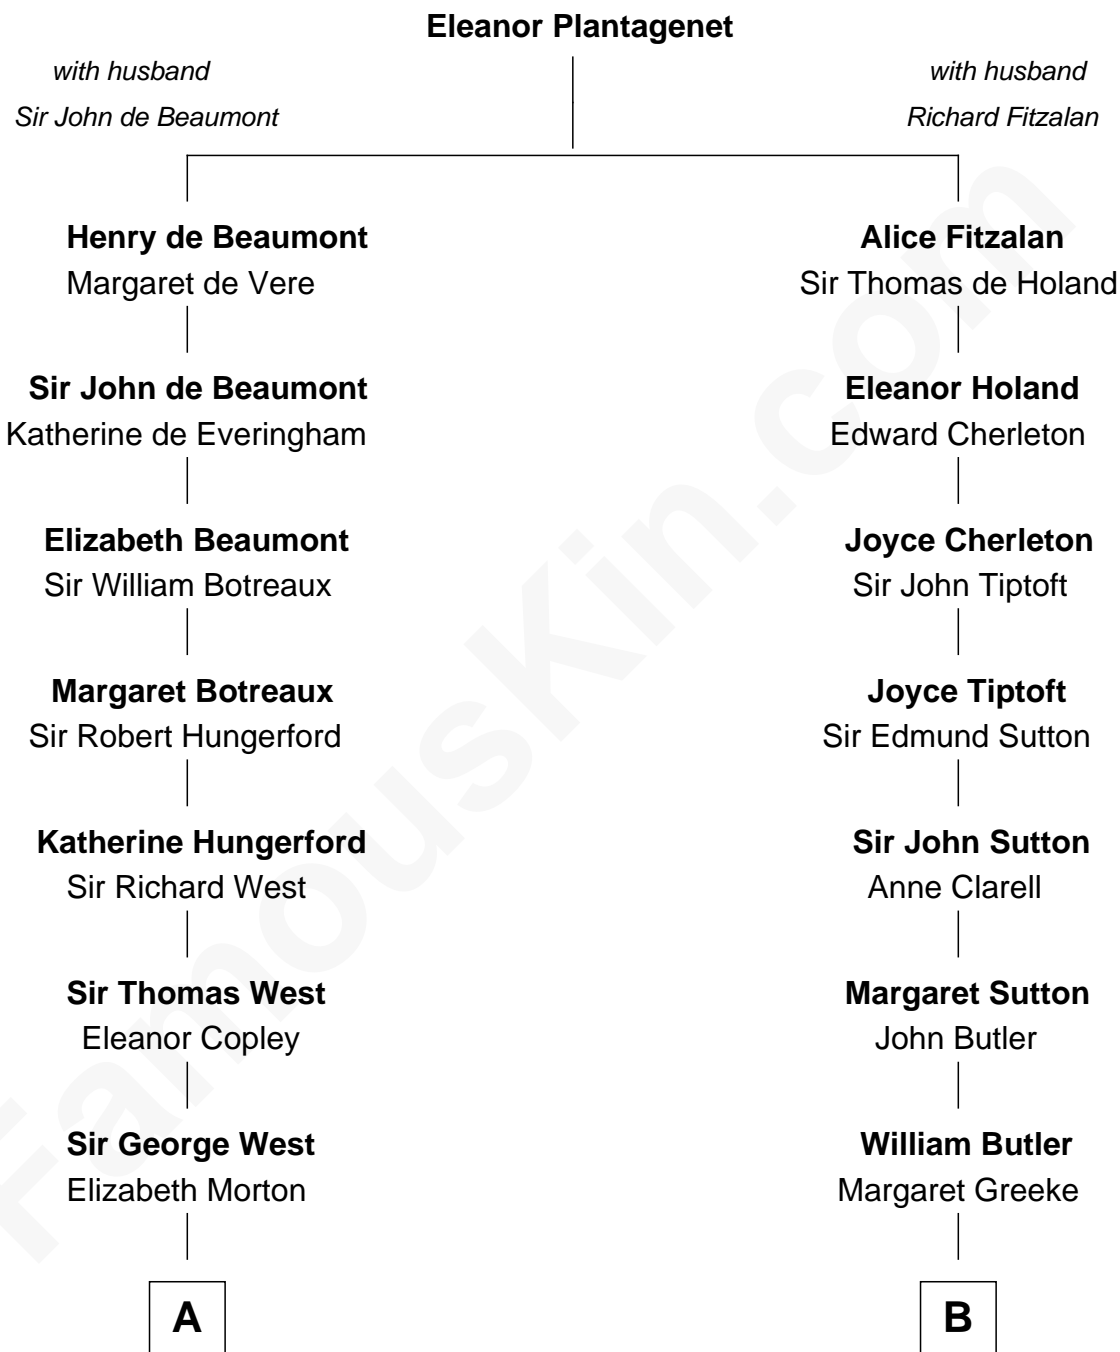

# FamousKin.com Relationship Chart of

**Ray Bradbury**

*Author of The Martian Chronicles*

12th cousin 7 times removed of

**George Washington**

*1st U.S. President*

**C**

—  
**Samuel Hinkston Bradbury**

Minnie Alice Davis

—  
**Leonard Spaulding Bradbury**

Esther Marie Moberg

—  
**Ray Bradbury**

*Author of [The Martian Chronicles](#)*

FamousKin.com