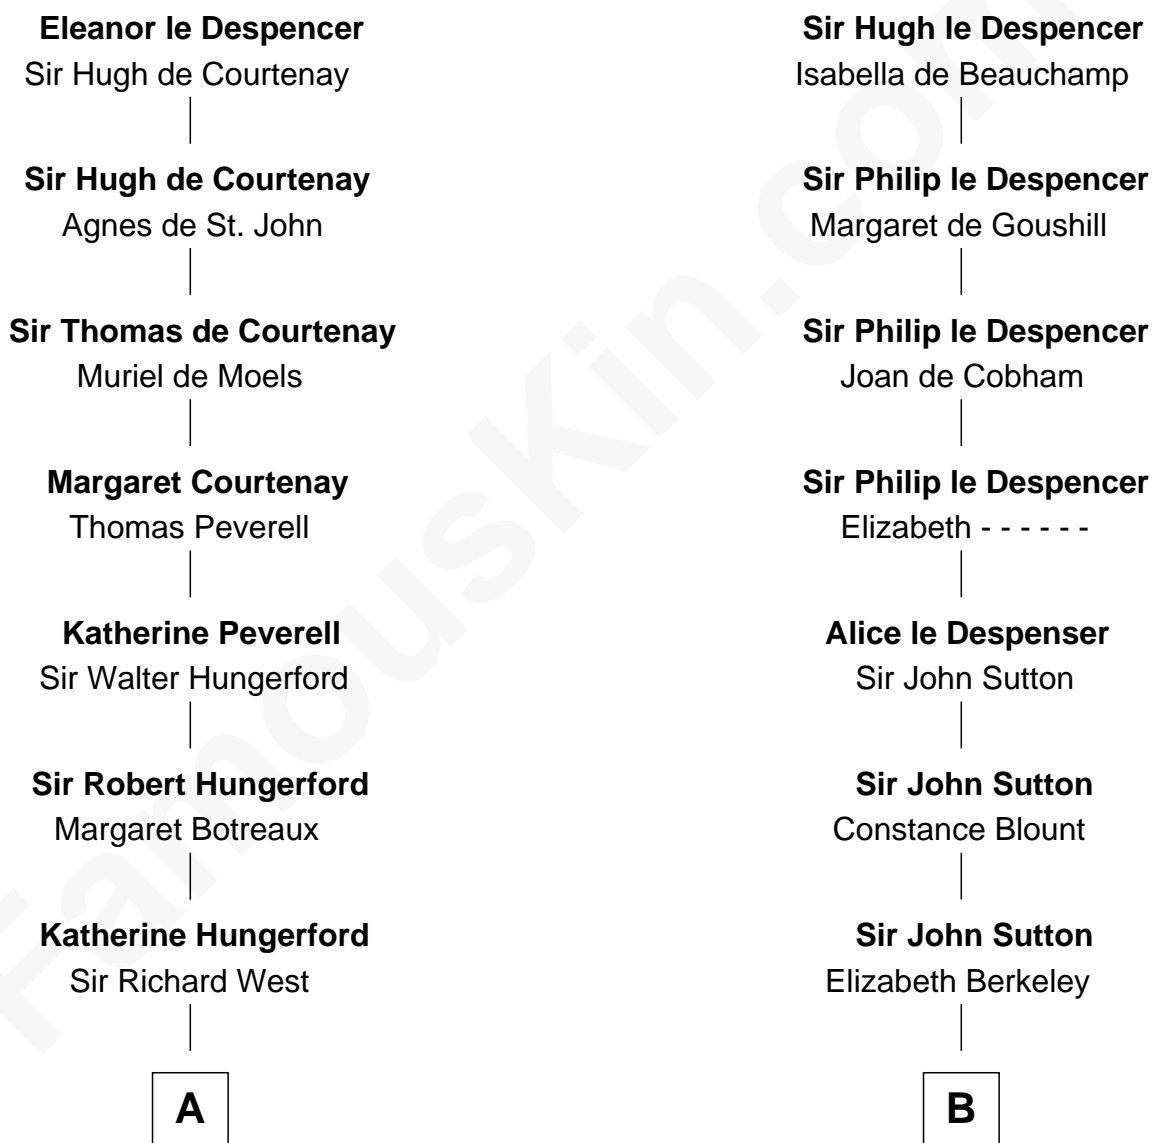

## Relationship Chart of

### Ray Bradbury

*Author of The Martian Chronicles*

16th cousin 5 times removed of

### George Washington

*1st U.S. President*

**Sir Hugh le Despencer**

Aveline Basset

**C**

—  
**Samuel Bradbury**  
Frances Mary Rothead

—  
**Samuel Irving Bradbury**  
Mary Adell Spaulding

—  
**Samuel Hinkston Bradbury**  
Minnie Alice Davis