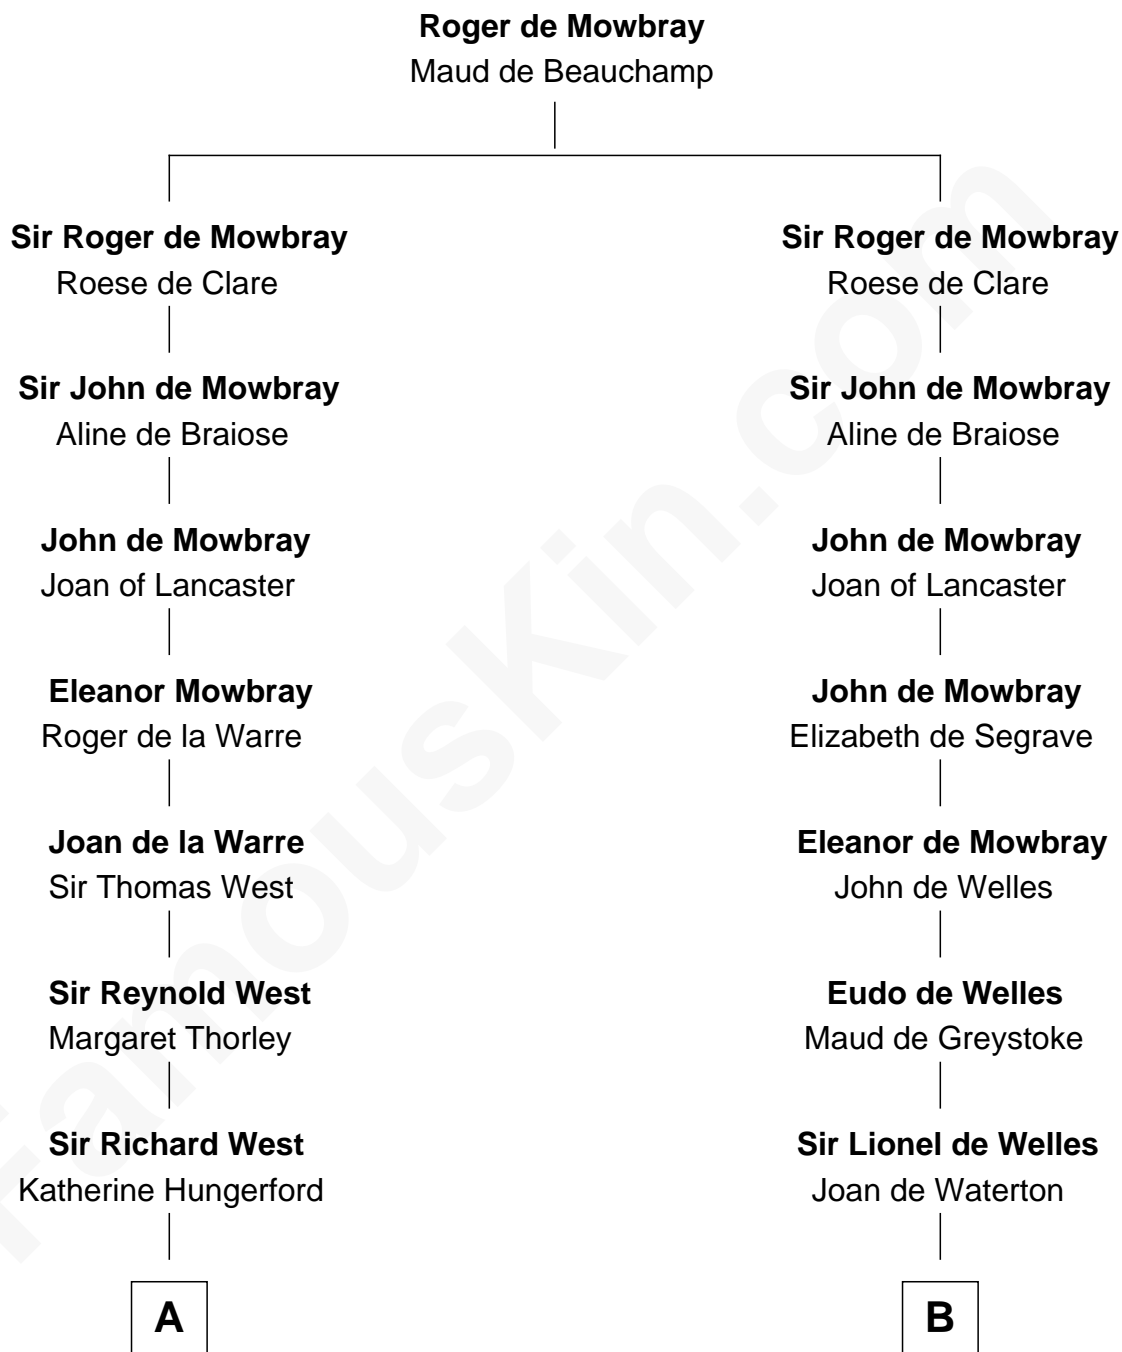

FamousKin.com

Relationship Chart of

Ray Bradbury

Author of The Martian Chronicles

16th cousin 5 times removed of

George Washington

1st U.S. President

C

—
Samuel Bradbury
Frances Mary Rothead

—
Samuel Irving Bradbury
Mary Adell Spaulding

—
Samuel Hinkston Bradbury
Minnie Alice Davis

—
Leonard Spaulding Bradbury
Esther Marie Moberg

—
Ray Bradbury
Author of The Martian Chronicles