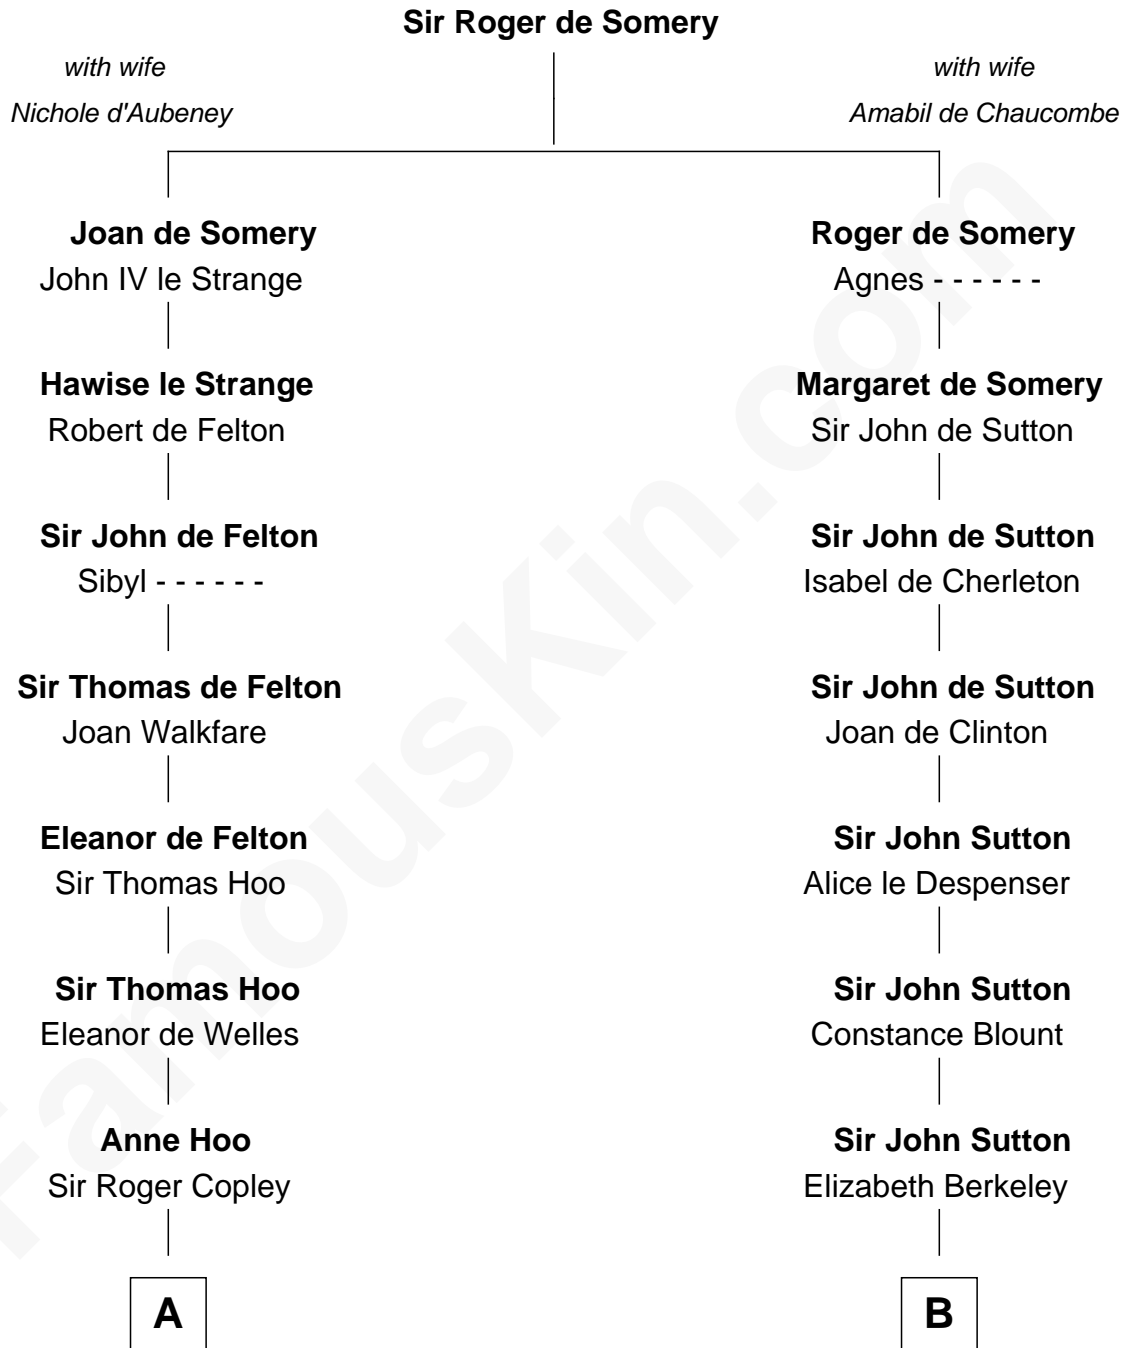

FamousKin.com Relationship Chart of

Ray Bradbury

Author of The Martian Chronicles

17th cousin 4 times removed of

John Langdon

Signer of the U.S. Constitution

C

—
Samuel Bradbury
Frances Mary Rothead

—
Samuel Irving Bradbury
Mary Adell Spaulding

—
Samuel Hinkston Bradbury
Minnie Alice Davis

—
Leonard Spaulding Bradbury
Esther Marie Moberg

—
Ray Bradbury
Author of The Martian Chronicles

FamousKin.com